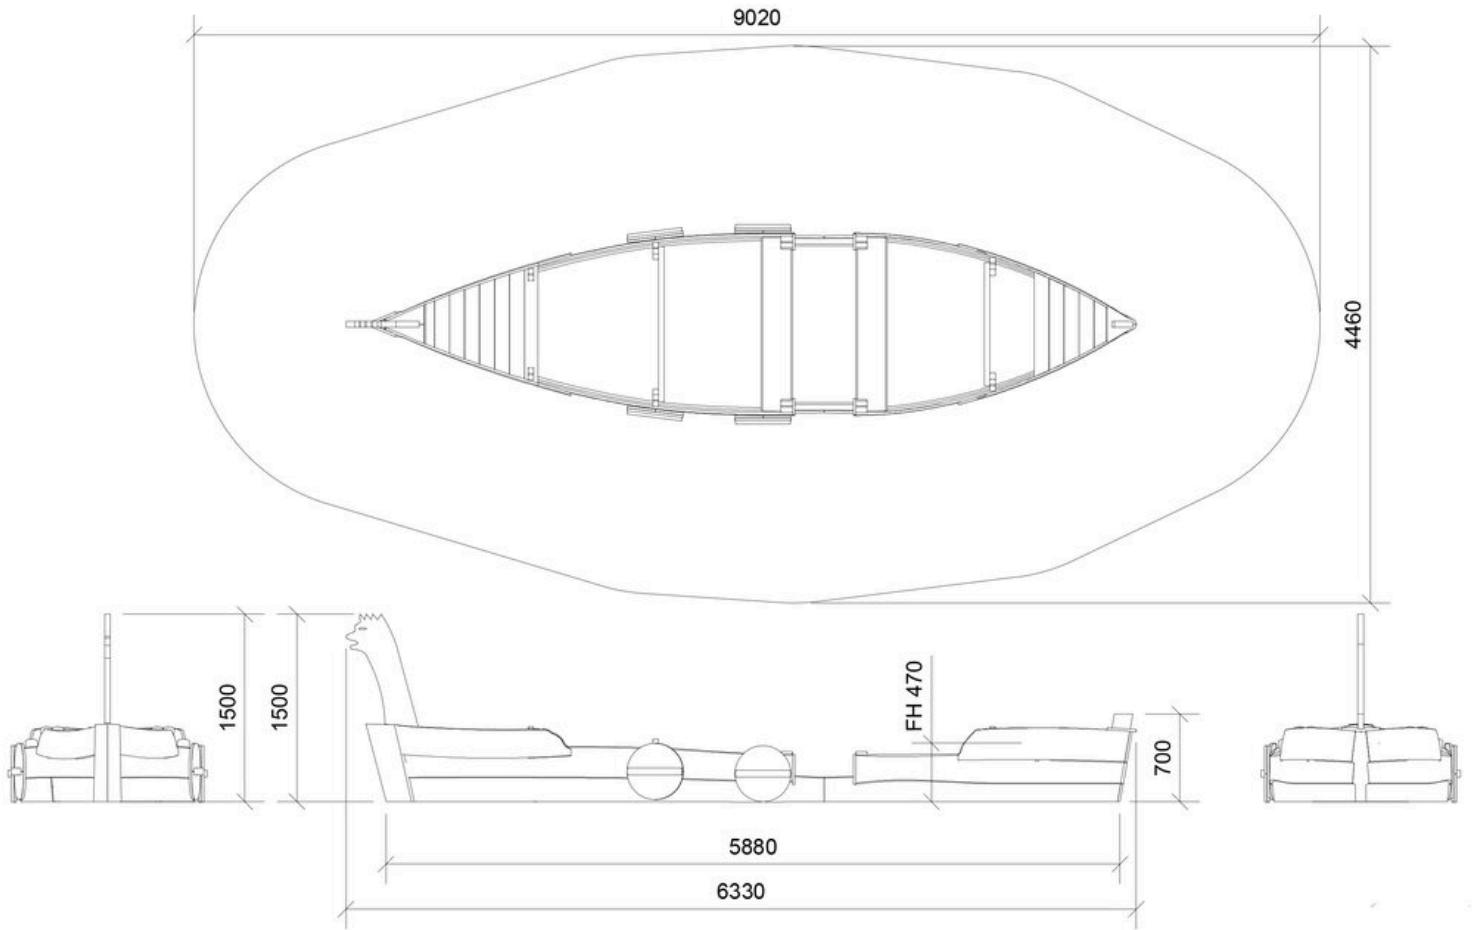

Click or scan

Product description

Age	2+
Number of users	8
Color	Uncolored
Primary materials	Robinia, Heartwood pine, Douglas
Installation	Robinia in ground
Fall height	
Dimensions	6,3 x 1,5 m
Fall area	
Minimum area	9 x 4,5 x 1,5 m

Variation	Color	Installation
LE20958	Chestnut	Robinia in ground

Warranty (Terms and conditions)	
Robinia	15 years
Heartwood pine	10 years
Douglas	10 years

Assembly time

Installation
Robinia in ground

Largest part

Number of installers

Concrete

Heaviest part