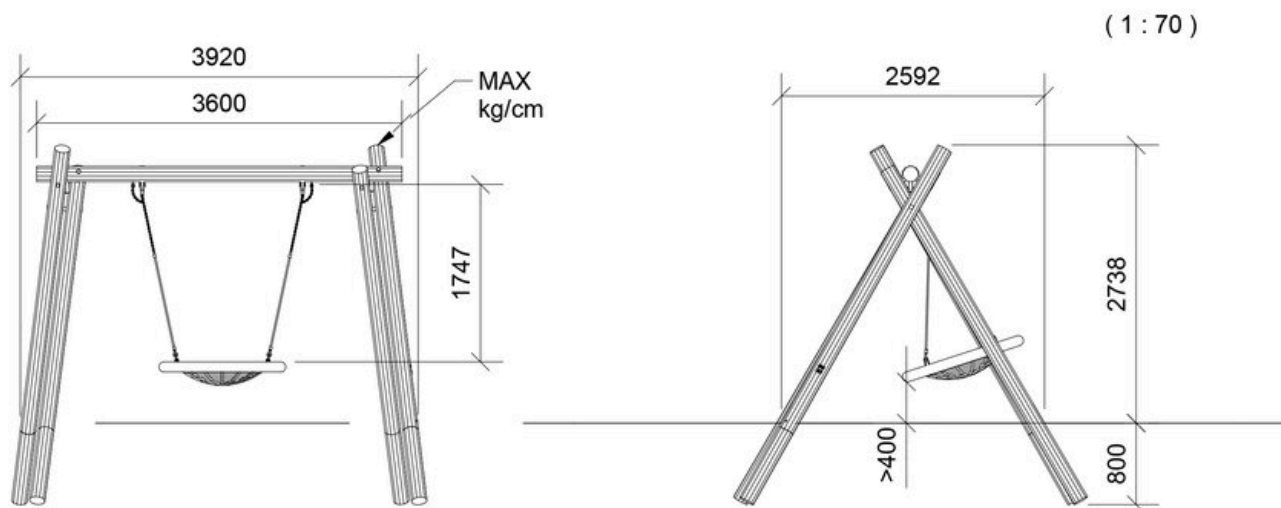

Product description

The Bird's Nest Swing, a playground favorite, offers a fun, social experience for multiple children, encouraging cooperation and turn-taking.

Suitable for various abilities and ages, it promotes inclusive play. This swing enhances children's motor skills, balance, coordination, and spatial awareness. Its versatile design supports sitting, standing, lying, and even safely jumping off, aiding in the development of core muscles.

It is a perfect blend of fun and physical development.

Age	2+
Number of users	4
Color	Uncolored
Primary materials	Robinia, Taifun
Installation	Robinia in ground
Fall height	1,5 m
Dimensions	3,9 x 2,6 x 2,7 m
Fall area	19 m ²
Minimum area	7,6 x 2,5 x 2,8 m

Variation	Color	Installation

Warranty ([Terms and conditions](#))

Robinia	15 years
Taifun	5 years

Assembly time
8 hours

Installation
Robinia in ground

Largest part
Ø18 x 400 cm

Number of installers
2

Concrete
0,15 m³

Heaviest part
72 kg