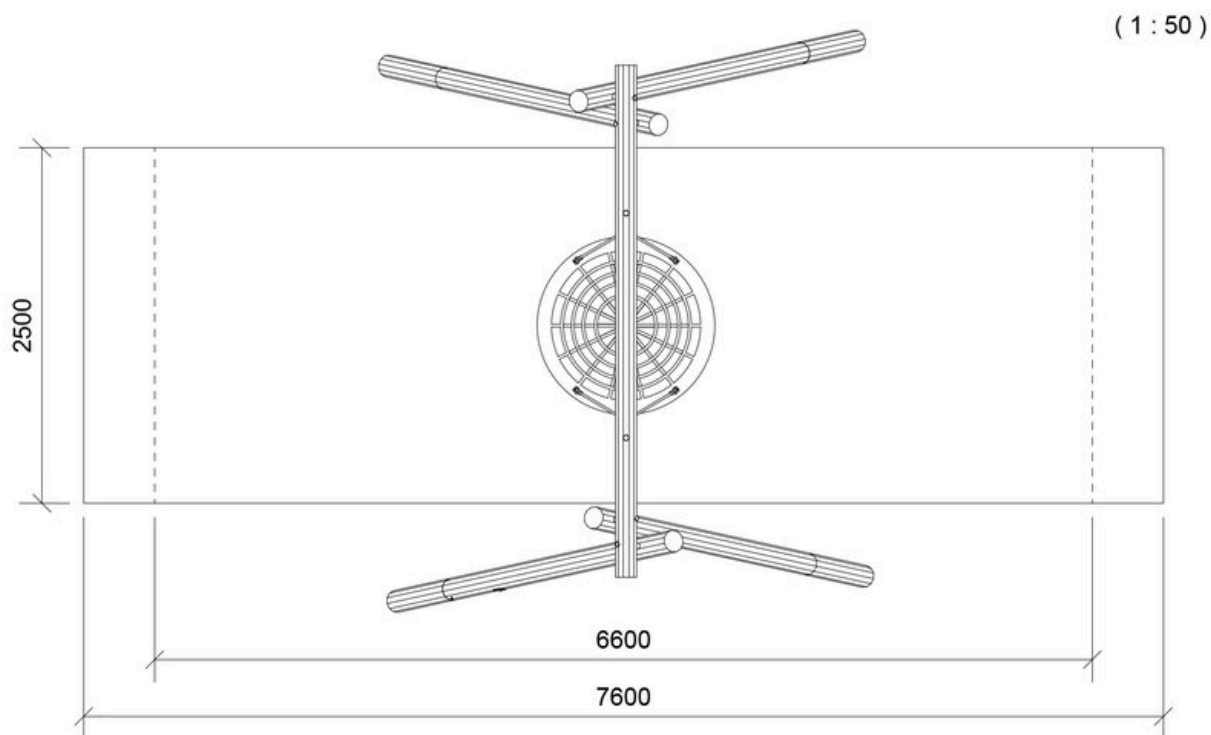

Product description

The Bird's Nest Swing, a playground favorite, offers a fun, social experience for multiple children, encouraging cooperation and turn-taking.

Suitable for various abilities and ages, it promotes inclusive play. This swing enhances children's motor skills, balance, coordination, and spatial awareness. Its versatile design supports sitting, standing, lying, and even safely jumping off, aiding in the development of core muscles.

It is a perfect blend of fun and physical development.

Age	2+
Number of users	4
Color	Uncolored
Primary materials	Robinia, Taifun
Installation	Robinia in ground
Fall height	1,5 m
Dimensions	3,9 x 2,6 x 2,7 m
Fall area	19 m ²
Minimum area	7,6 x 2,5 x 2,8 m

Variation	Color	Installation

Warranty ([Terms and conditions](#))

Robinia	15 years
Taifun	5 years

Assembly time
8 hours

Installation
Robinia in ground

Largest part
Ø18 x 400 cm

Number of installers
2

Concrete
0,15 m³

Heaviest part
72 kg