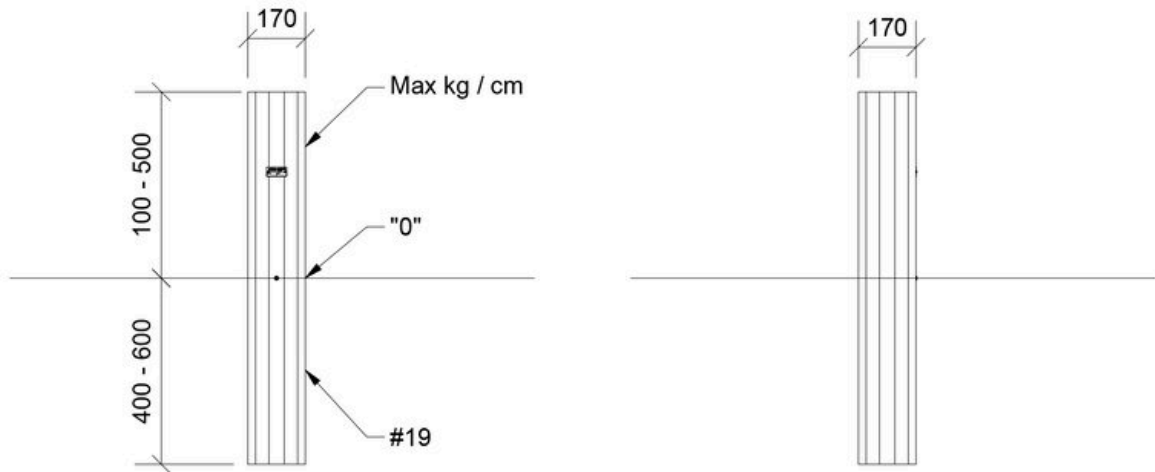

Assembly time
0,5 hours

Installation
Robinia in ground

Largest part
Ø16/18 x 110 cm

Number of installers
2

Concrete
0,035 m³

Heaviest part
25 kg