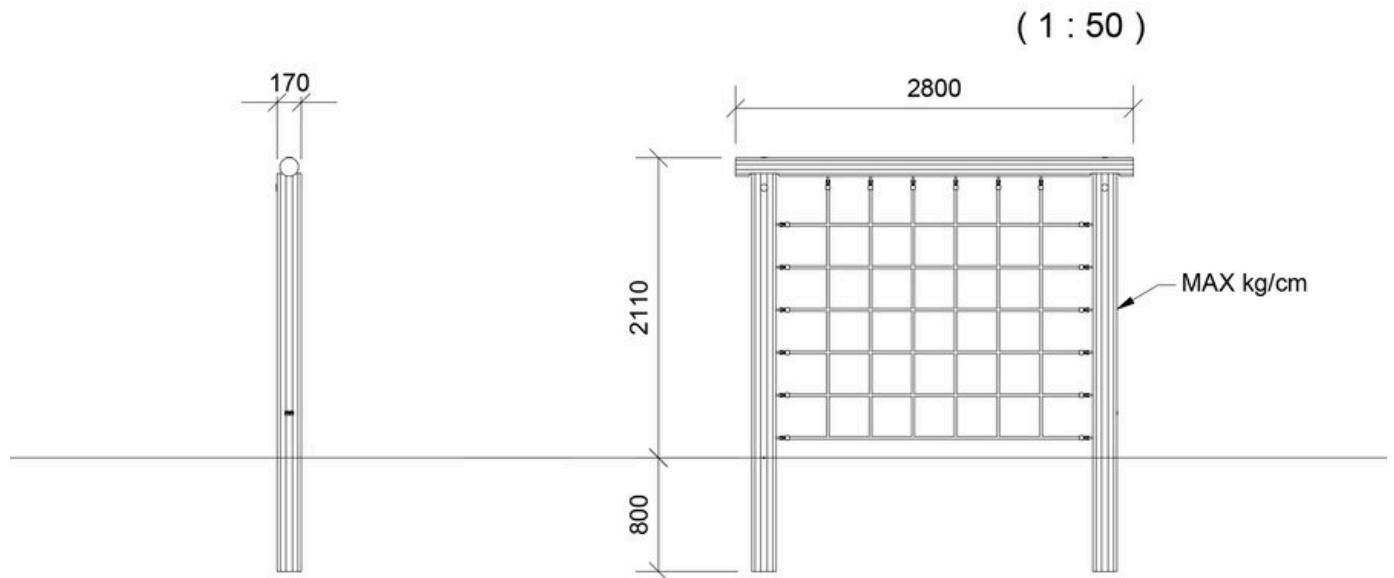

Assembly time
6,7 hours

Installation
Robinia in ground

Largest part
Ø18 x 280 cm

Number of installers
4

Concrete
0,09 m³

Heaviest part
65 kg