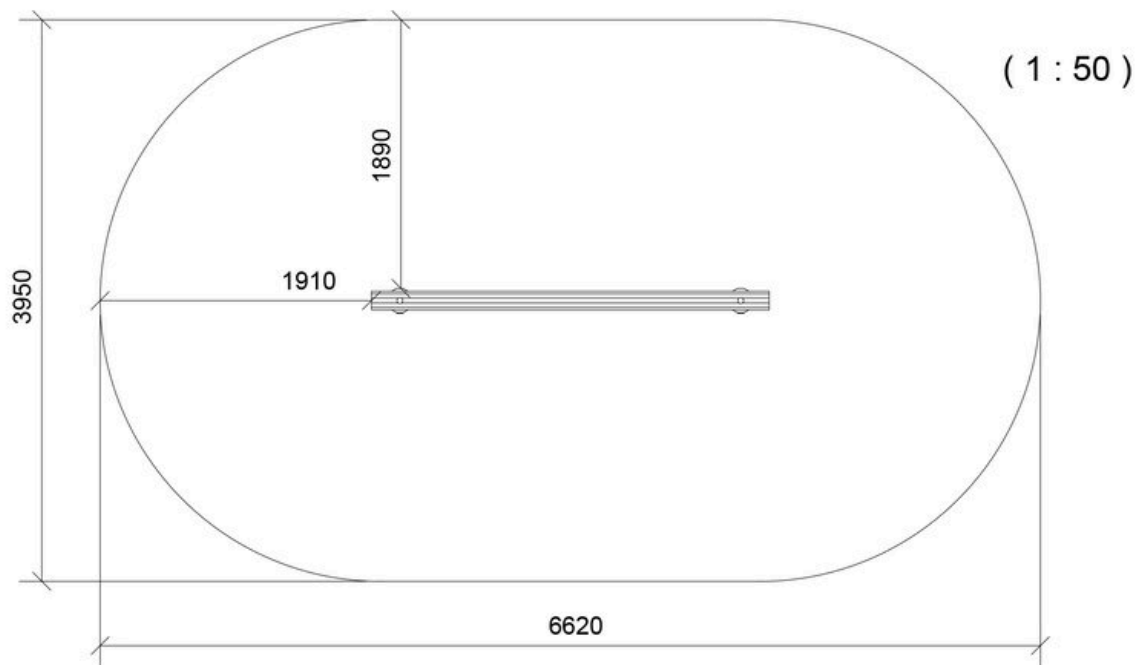

Robinia wood and taifun ropes.

Age	3+
Number of users	4
Color	Uncolored
Primary materials	Robinia, Taifun
Installation	Robinia in ground
Fall height	2,2 m
Dimensions	2,8 x 0,2 x 2,1 m
Fall area	22,8 m ²
Minimum area	6,8 x 4 x 2,11 m

Variation	Color	Installation
LE20518	Chestnut	Robinia in ground

Warranty ([Terms and conditions](#))

Robinia	15 years
Taifun	5 years

Assembly time
6,7 hours

Installation
Robinia in ground

Largest part
Ø18 x 280 cm