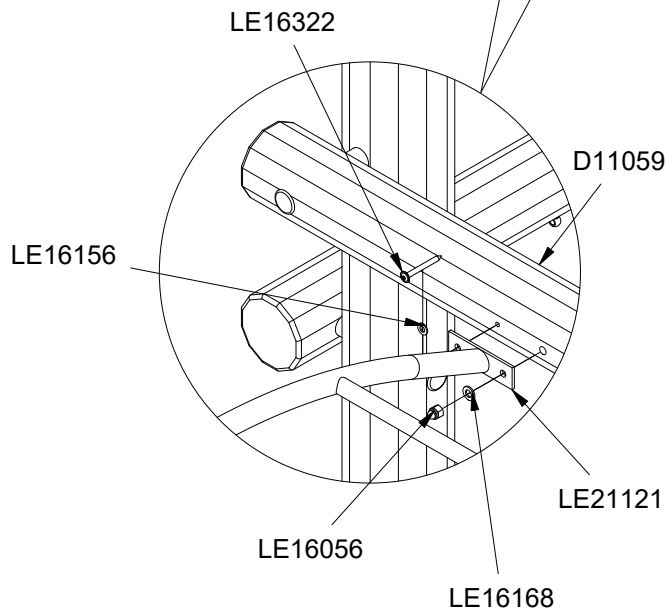

Ø16x360cm

80kg

Parts List

QTY	PART NO	DESCRIP.
1	D11038	Ø120-140x1900mm, w. fittings
1	D11039	Ø120-140x1900mm, w. fittings
1	D11040	Ø120-140x1900mm, w. fittings
1	D11059	Ø120-140x1900mm, w. fittings
1	D11162	Ø120-140x1200mm, w. fittings
1	RS00034	Ø120/140mm
3	RS00039	Ø120/140mm
1	RS00053	Ø160-180x3660mm
1	RS00054	Ø160-180x3240mm
1	RS00055	Ø160-180x3240mm
1	RS00056	Ø160-180x3660mm
1	RS00066	Ø140-160x3700mm
1	RS00067	Ø140-160x3600mm
1	RS00073	Ø120-140x1200mm
1	LE20370	Sliding pole

Parts List

QTY	PART NO	DESCRIP.
2	LE15104	Rib pole w. thread
4	LE15102	Rib pole w. thread and tip
1	LE20354	Taifun net
1	LE26004	Taifun climbing net
1	LE20364	Taifun
1	LE26022	Taifun net ladder, 200cm
1	LE20370	Sliding pole

Parts List		
QTY	PART NO	DESCRIP.
21	LE15108	Ø38 x40mm Spacer
20	LE15256	M16x270mm
4	LE16056	M12 cap nut
20	LE16100	M16 nut
40	LE16152	M16 - Ø30 mm
4	LE16156	M10-Ø20
4	LE16168	M12 - Ø24 mm
9	LE16224	M12x120mm bolt
4	LE16322	Ø8x80 Dh
49	LE16556	Ø42/38mm
1	LE20370	Sliding pole

Parts List		
QTY	PART NO	DESCRIP.
33	LE13100	Shackle
4	LE15102	Rib pole w. thread and tip
2	LE15104	Rib pole w. thread
5	LE16167	M12 - Ø32 mm
9	LE16224	M12x120mm bolt
21	LE16502	Spacer 6mm
49	LE16556	Ø42/38mm
1	LE26022	Taifun net ladder, 200cm
1	LE16601	Locktite 5ml (Glue)
1	LE20370	Sliding pole