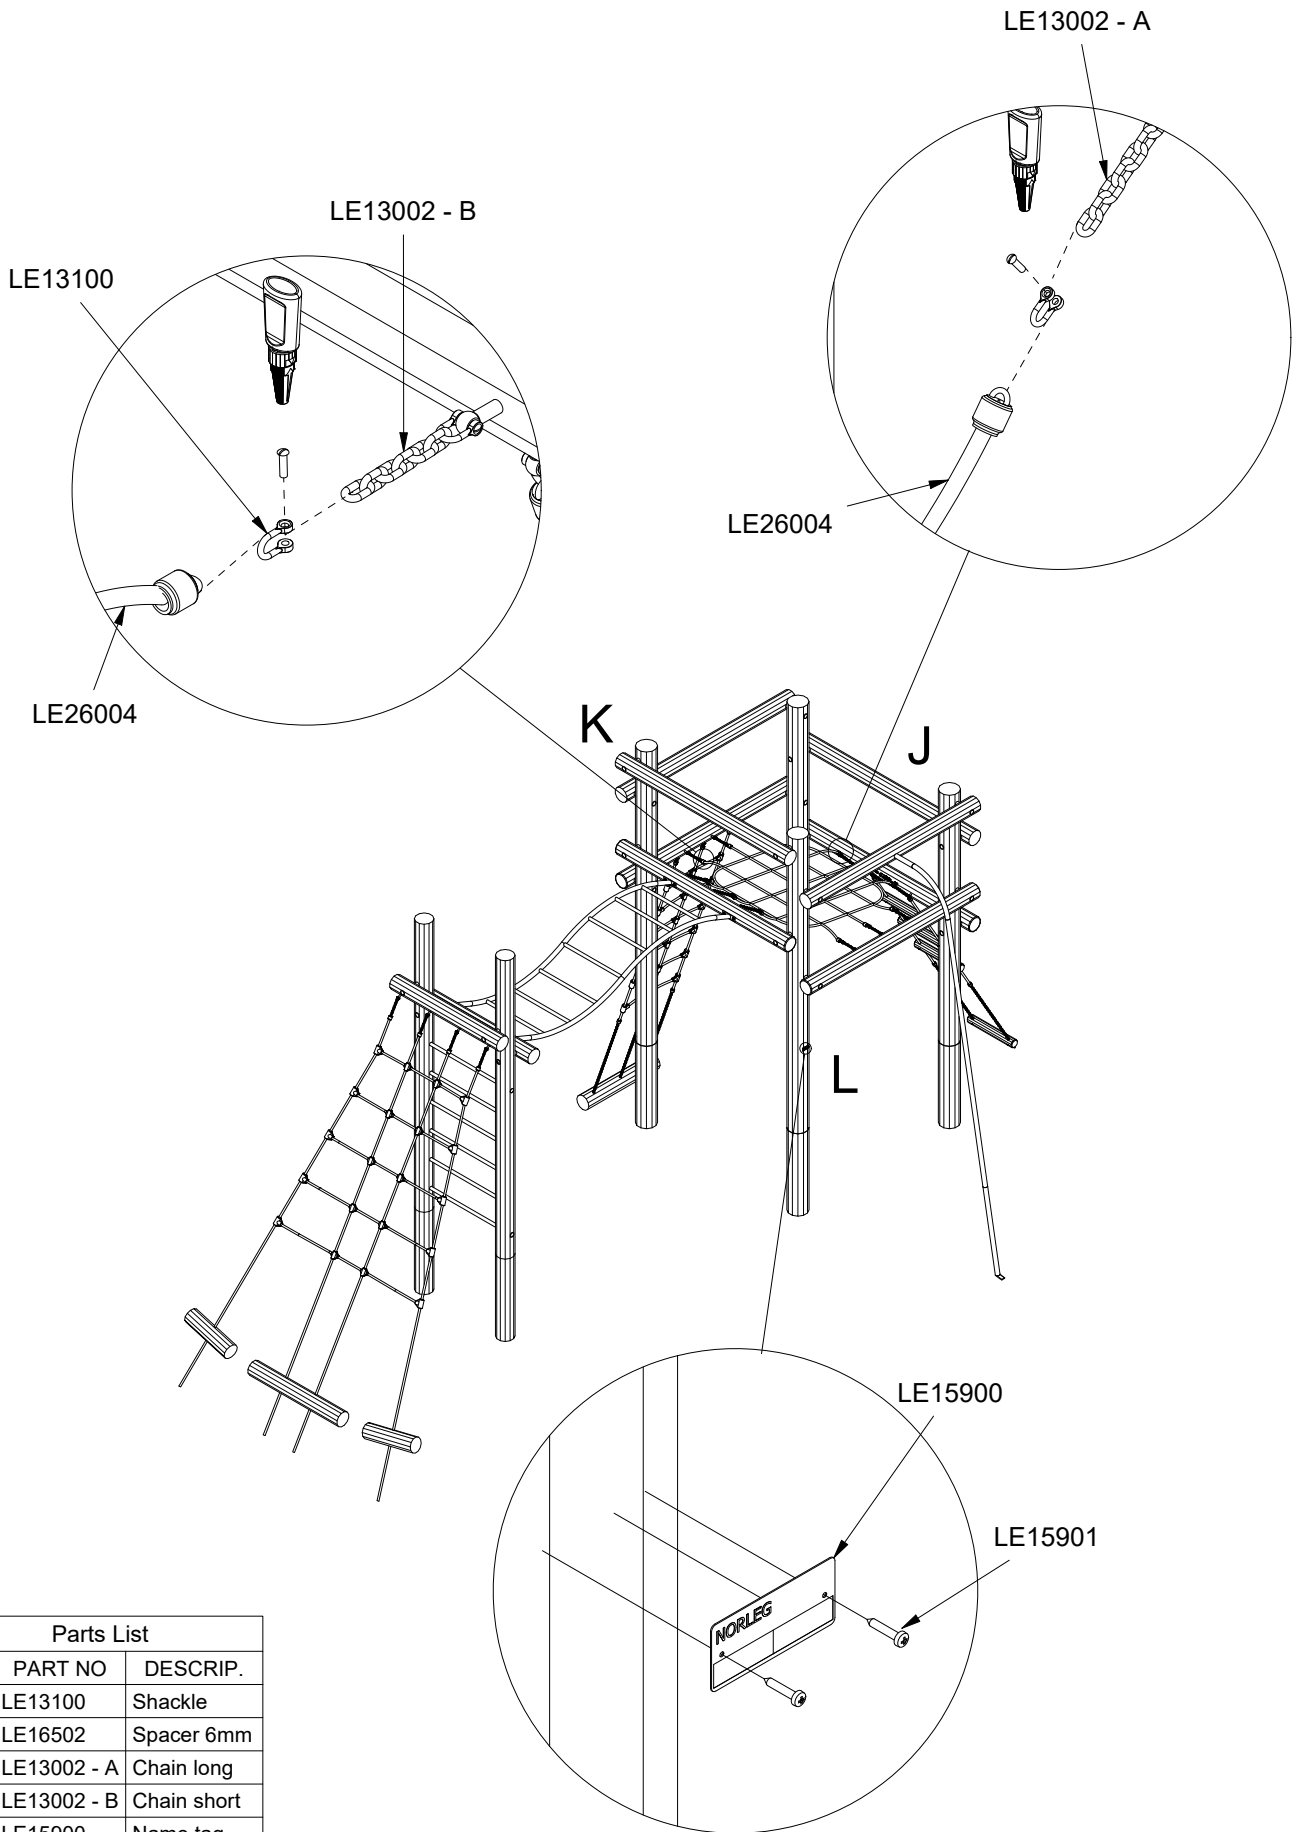

Parts List

QTY	PART NO	DESCRIP.
2	LE15104	Rib pole w. thread
4	LE15102	Rib pole w. thread and tip
1	LE20354	Taifun net
1	LE26004	Taifun climbing net
1	LE20364	Taifun
1	LE26022	Taifun net ladder, 200cm
1	LE20370	Sliding pole

Parts List		
QTY	PART NO	DESCRIP.
21	LE15108	Ø38 x40mm Spacer
20	LE15256	M16x270mm
4	LE16056	M12 cap nut
20	LE16100	M16 nut
40	LE16152	M16 - Ø30 mm
4	LE16156	M10-Ø20
4	LE16168	M12 - Ø24 mm
9	LE16224	M12x120mm bolt
4	LE16322	Ø8x80 Dh
49	LE16556	Ø42/38mm
1	LE20370	Sliding pole

Parts List		
QTY	PART NO	DESCRIP.
33	LE13100	Shackle
4	LE15102	Rib pole w. thread and tip
2	LE15104	Rib pole w. thread
5	LE16167	M12 - Ø32 mm
9	LE16224	M12x120mm bolt
21	LE16502	Spacer 6mm
49	LE16556	Ø42/38mm
1	LE26022	Taifun net ladder, 200cm
1	LE16601	Locktite 5ml (Glue)
1	LE20370	Sliding pole

Parts List

QTY	PART NO	DESCRIP.
33	LE13100	Shackle
21	LE16502	Spacer 6mm
2	LE16098	M12x1,25mm nut
1	LE26022	Taifun net ladder, 200cm
1	LE16601	Loctite 5ml (Glue)
1	LE20370	Sliding pole

LE20364

Parts List		
QTY	PART NO	DESCRIP.
33	LE13100	Shackle
21	LE16502	Spacer 6mm
6	LE13002 - A	Chain long
6	LE13002 - B	Chain short
1	LE15900	Name tag
2	LE15901	3x16, PH
1	LE20370	Sliding pole