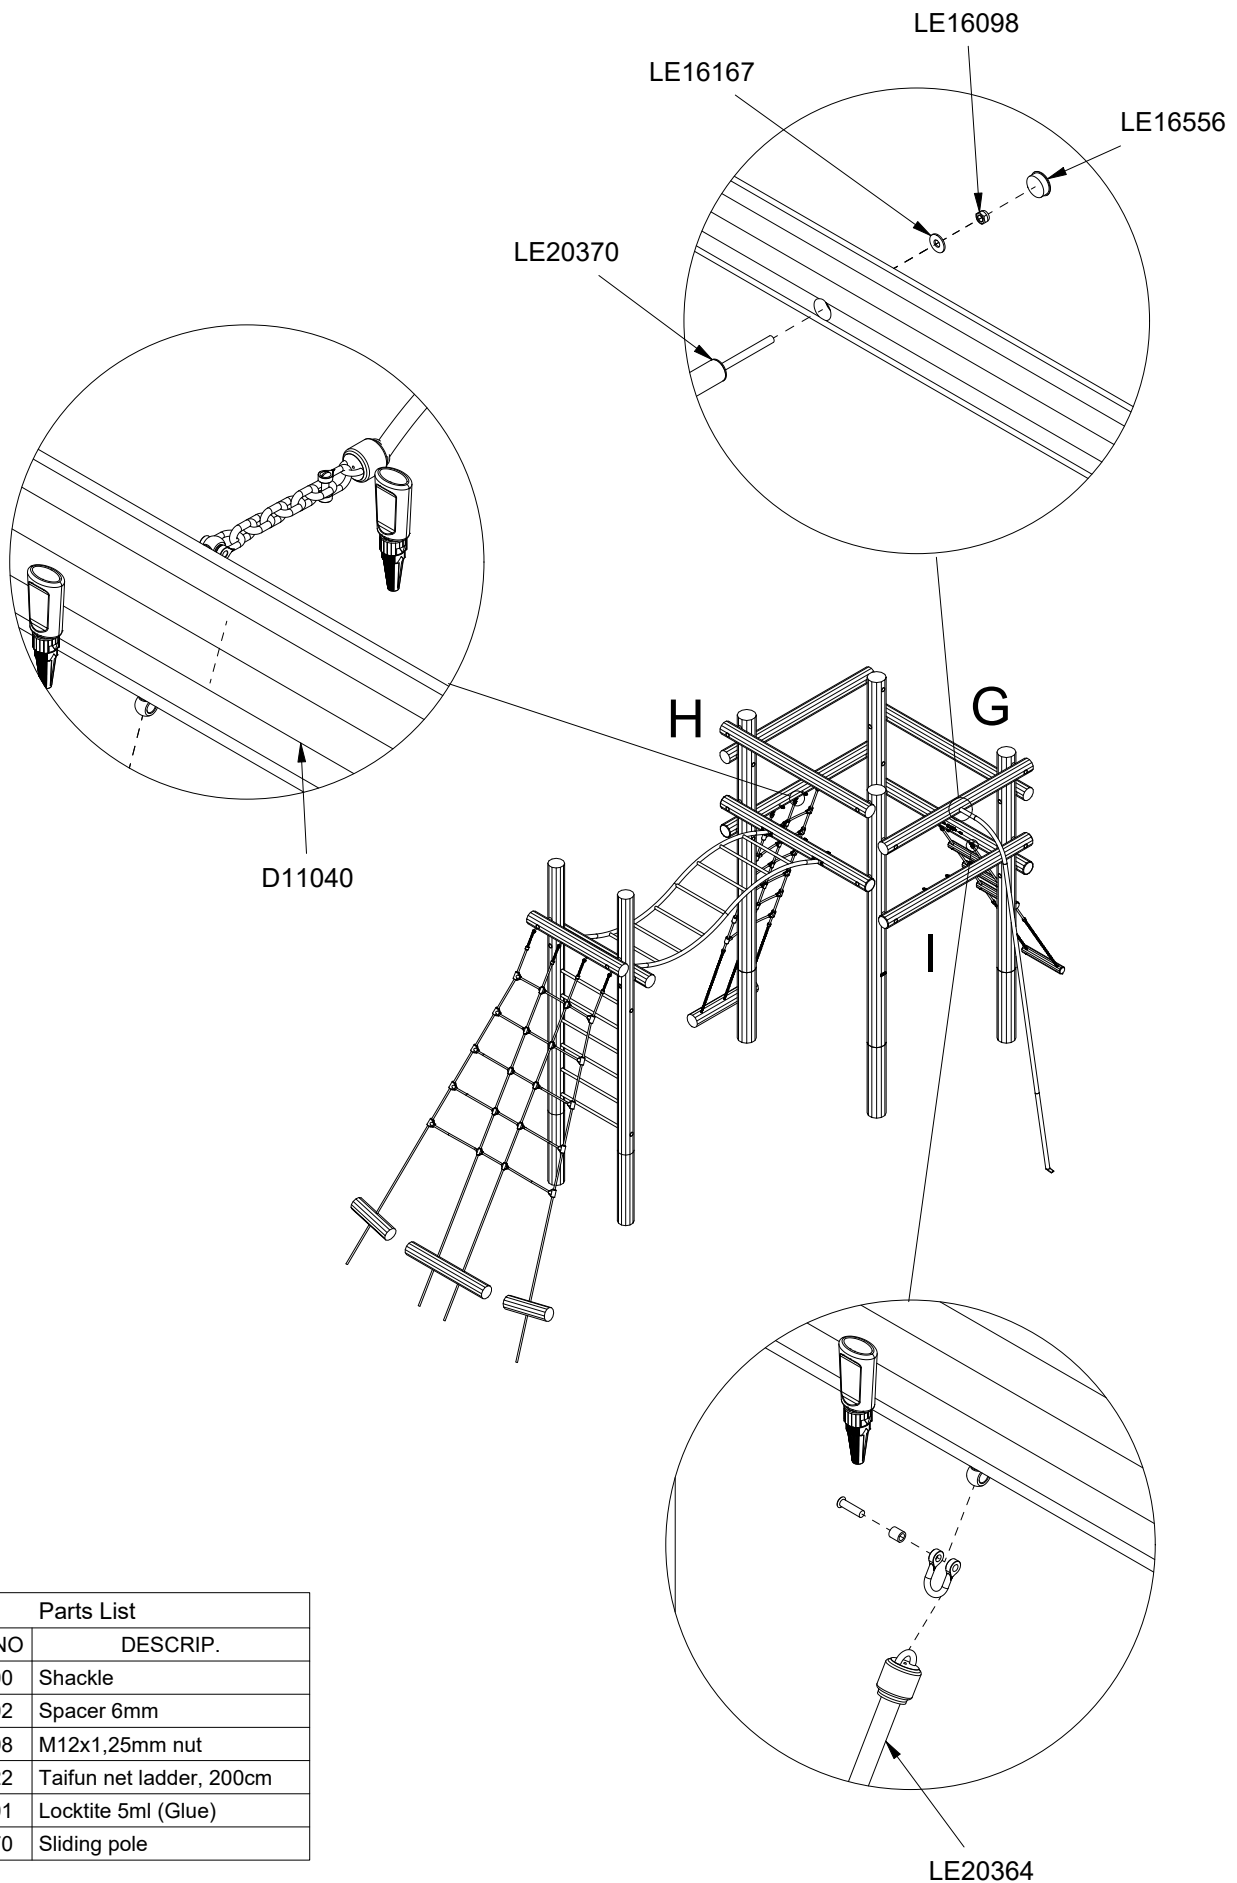

Ø16x360cm

80kg

Parts List

QTY	PART NO	DESCRIP.
1	D11038	Ø120-140x1900mm, w. fittings
1	D11039	Ø120-140x1900mm, w. fittings
1	D11040	Ø120-140x1900mm, w. fittings
1	D11059	Ø120-140x1900mm, w. fittings
1	D11162	Ø120-140x1200mm, w. fittings
1	RS00034	Ø120/140mm
3	RS00039	Ø120/140mm
1	RS00053	Ø160-180x3660mm
1	RS00054	Ø160-180x3240mm
1	RS00055	Ø160-180x3240mm
1	RS00056	Ø160-180x3660mm
1	RS00066	Ø140-160x3700mm
1	RS00067	Ø140-160x3600mm
1	RS00073	Ø120-140x1200mm
1	LE20370	Sliding pole

Parts List

QTY	PART NO	DESCRIP.
2	LE15104	Rib pole w. thread
4	LE15102	Rib pole w. thread and tip
1	LE20354	Taifun net
1	LE26004	Taifun climbing net
1	LE20364	Taifun
1	LE26022	Taifun net ladder, 200cm
1	LE20370	Sliding pole

Parts List		
QTY	PART NO	DESCRIP.
21	LE15108	Ø38 x40mm Spacer
20	LE15256	M16x270mm
4	LE16056	M12 cap nut
20	LE16100	M16 nut
40	LE16152	M16 - Ø30 mm
4	LE16156	M10-Ø20
4	LE16168	M12 - Ø24 mm
9	LE16224	M12x120mm bolt
4	LE16322	Ø8x80 Dh
49	LE16556	Ø42/38mm
1	LE20370	Sliding pole

Parts List		
QTY	PART NO	DESCRIP.
33	LE13100	Shackle
4	LE15102	Rib pole w. thread and tip
2	LE15104	Rib pole w. thread
5	LE16167	M12 - Ø32 mm
9	LE16224	M12x120mm bolt
21	LE16502	Spacer 6mm
49	LE16556	Ø42/38mm
1	LE26022	Taifun net ladder, 200cm
1	LE16601	Locktite 5ml (Glue)
1	LE20370	Sliding pole