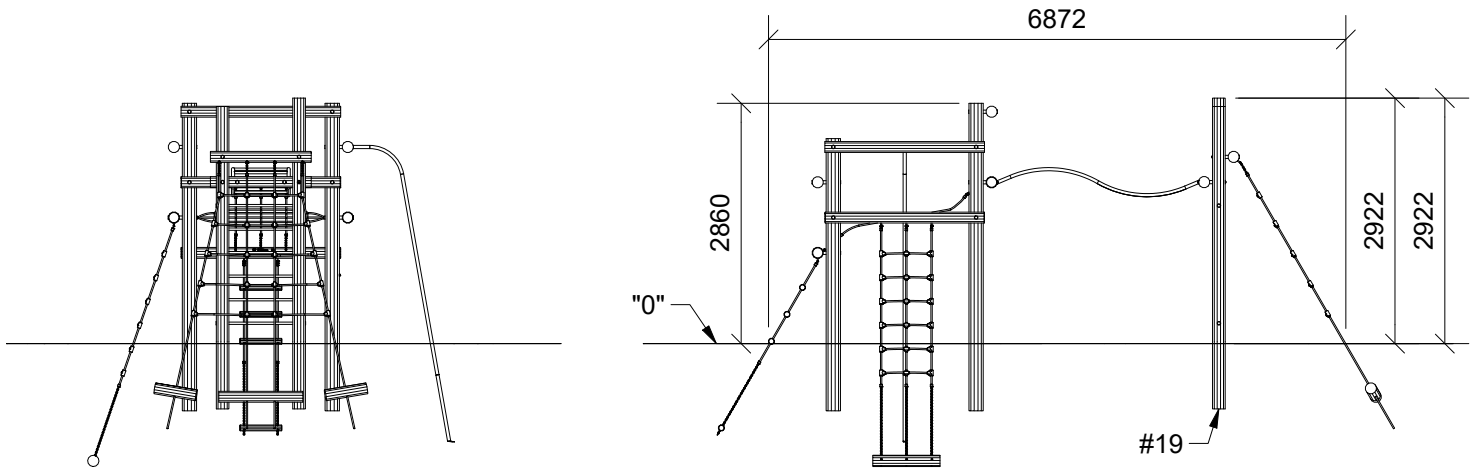

LE20420U  
LE20420

1/9

12t

2

47m<sup>2</sup>

9,7 x 6,6 x 2,3 m

~722 kg

0,23m<sup>3</sup>

Ø16x360cm

80kg

Parts List

QTY	PART NO	DESCRIP.
1	D11038	Ø120-140x1900mm, w. fittings
1	D11039	Ø120-140x1900mm, w. fittings
1	D11040	Ø120-140x1900mm, w. fittings
1	D11059	Ø120-140x1900mm, w. fittings
1	D11162	Ø120-140x1200mm, w. fittings
1	RS00034	Ø120/140mm
3	RS00039	Ø120/140mm
1	RS00053	Ø160-180x3660mm
1	RS00054	Ø160-180x3240mm
1	RS00055	Ø160-180x3240mm
1	RS00056	Ø160-180x3660mm
1	RS00066	Ø140-160x3700mm
1	RS00067	Ø140-160x3600mm
1	RS00073	Ø120-140x1200mm
1	LE20370	Sliding pole

Parts List

QTY	PART NO	DESCRIP.
2	LE15104	Rib pole w. thread
4	LE15102	Rib pole w. thread and tip
1	LE20354	Taifun net
1	LE26004	Taifun climbing net
1	LE20364	Taifun
1	LE26022	Taifun net ladder, 200cm
1	LE20370	Sliding pole

Parts List		
QTY	PART NO	DESCRIP.
21	LE15108	Ø38 x40mm Spacer
20	LE15256	M16x270mm
4	LE16056	M12 cap nut
20	LE16100	M16 nut
40	LE16152	M16 - Ø30 mm
4	LE16156	M10-Ø20
4	LE16168	M12 - Ø24 mm
9	LE16224	M12x120mm bolt
4	LE16322	Ø8x80 Dh
49	LE16556	Ø42/38mm
1	LE20370	Sliding pole