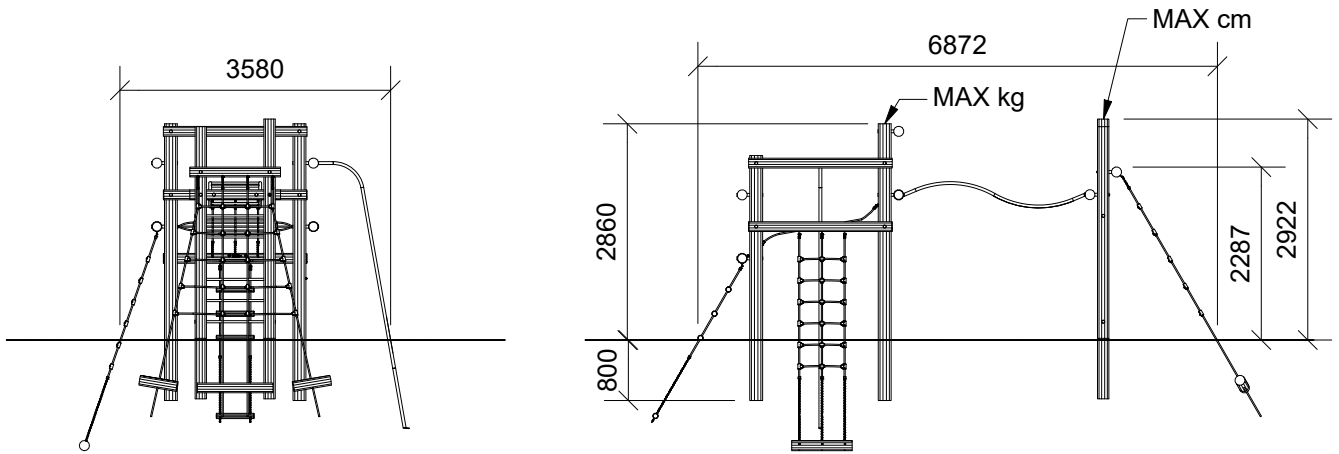

LE20420U  
LE20420

1/9

12t

2

47m<sup>2</sup>

9,7 x 6,6 x 2,3 m

~722 kg

0,23m<sup>3</sup>

Ø16x360cm

80kg

Parts List

QTY	PART NO	DESCRIP.
1	D11038	Ø120-140x1900mm, w. fittings
1	D11039	Ø120-140x1900mm, w. fittings
1	D11040	Ø120-140x1900mm, w. fittings
1	D11059	Ø120-140x1900mm, w. fittings
1	D11162	Ø120-140x1200mm, w. fittings
1	RS00034	Ø120/140mm
3	RS00039	Ø120/140mm
1	RS00053	Ø160-180x3660mm
1	RS00054	Ø160-180x3240mm
1	RS00055	Ø160-180x3240mm
1	RS00056	Ø160-180x3660mm
1	RS00066	Ø140-160x3700mm
1	RS00067	Ø140-160x3600mm
1	RS00073	Ø120-140x1200mm
1	LE20370	Sliding pole

Parts List

QTY	PART NO	DESCRIP.
2	LE15104	Rib pole w. thread
4	LE15102	Rib pole w. thread and tip
1	LE20354	Taifun net
1	LE26004	Taifun climbing net
1	LE20364	Taifun
1	LE26022	Taifun net ladder, 200cm
1	LE20370	Sliding pole

Parts List		
QTY	PART NO	DESCRIP.
21	LE15108	Ø38 x40mm Spacer
20	LE15256	M16x270mm
4	LE16056	M12 cap nut
20	LE16100	M16 nut
40	LE16152	M16 - Ø30 mm
4	LE16156	M10-Ø20
4	LE16168	M12 - Ø24 mm
9	LE16224	M12x120mm bolt
4	LE16322	Ø8x80 Dh
49	LE16556	Ø42/38mm
1	LE20370	Sliding pole