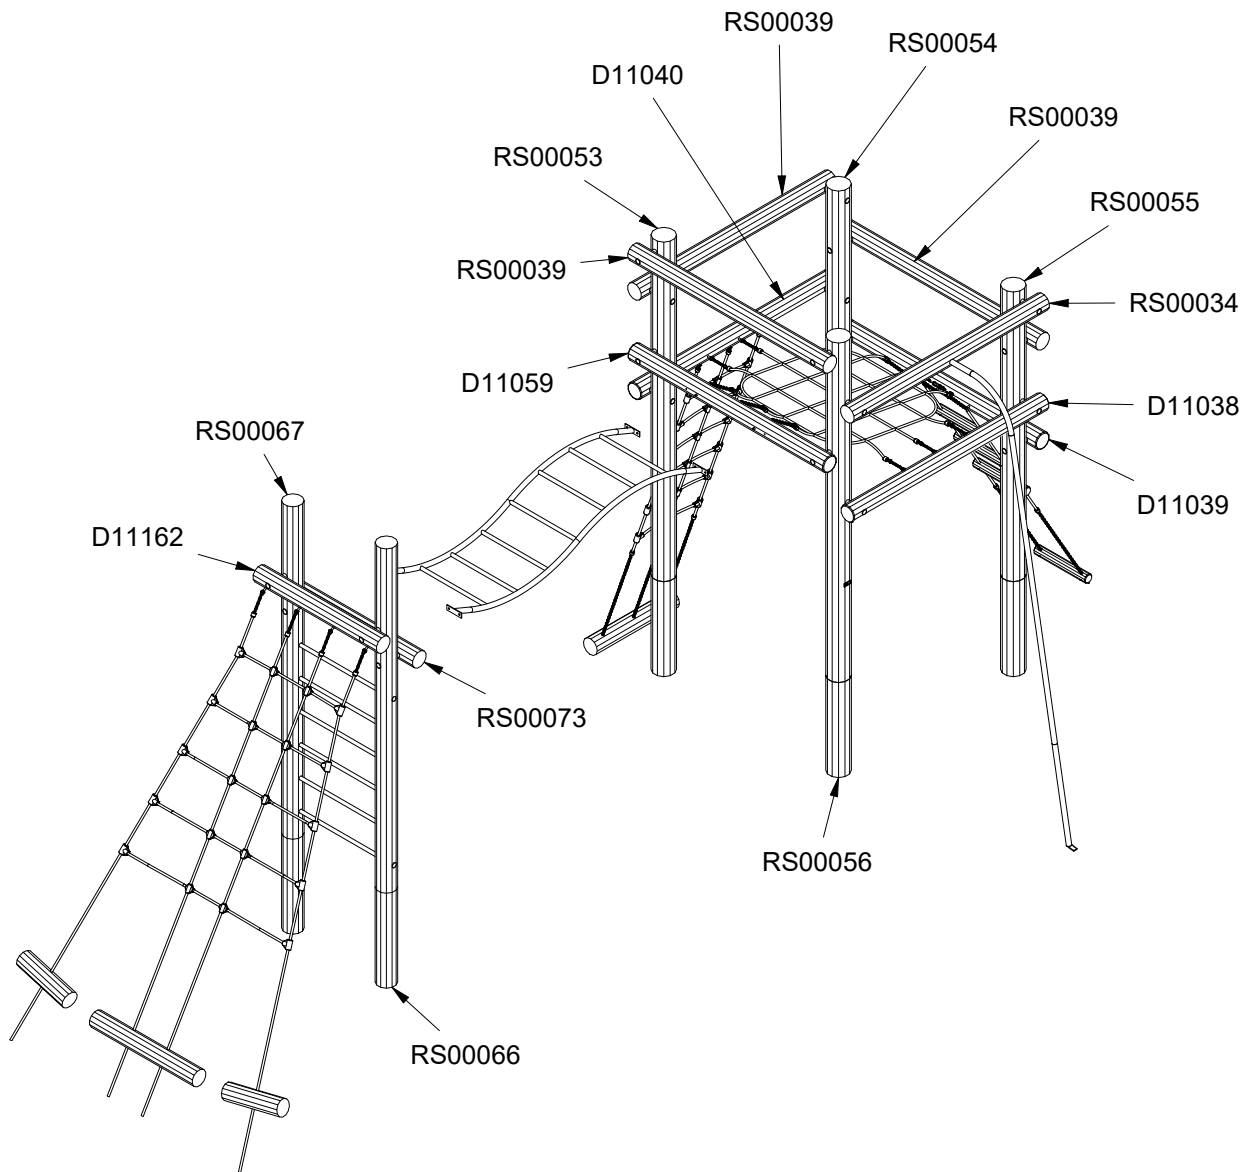

LE20420U  
LE20420

1/9

12t

2

47m<sup>2</sup>

9,7 x 6,6 x 2,3 m

~722 kg

0,23m<sup>3</sup>

Ø16x360cm

80kg

Parts List

QTY	PART NO	DESCRIP.
1	D11038	Ø120-140x1900mm, w. fittings
1	D11039	Ø120-140x1900mm, w. fittings
1	D11040	Ø120-140x1900mm, w. fittings
1	D11059	Ø120-140x1900mm, w. fittings
1	D11162	Ø120-140x1200mm, w. fittings
1	RS00034	Ø120/140mm
3	RS00039	Ø120/140mm
1	RS00053	Ø160-180x3660mm
1	RS00054	Ø160-180x3240mm
1	RS00055	Ø160-180x3240mm
1	RS00056	Ø160-180x3660mm
1	RS00066	Ø140-160x3700mm
1	RS00067	Ø140-160x3600mm
1	RS00073	Ø120-140x1200mm
1	LE20370	Sliding pole

Parts List

QTY	PART NO	DESCRIP.
2	LE15104	Rib pole w. thread
4	LE15102	Rib pole w. thread and tip
1	LE20354	Taifun net
1	LE26004	Taifun climbing net
1	LE20364	Taifun
1	LE26022	Taifun net ladder, 200cm
1	LE20370	Sliding pole

Parts List		
QTY	PART NO	DESCRIP.
33	LE13100	Shackle
4	LE15102	Rib pole w. thread and tip
2	LE15104	Rib pole w. thread
5	LE16167	M12 - Ø32 mm
9	LE16224	M12x120mm bolt
21	LE16502	Spacer 6mm
49	LE16556	Ø42/38mm
1	LE26022	Taifun net ladder, 200cm
1	LE16601	Locktite 5ml (Glue)
1	LE20370	Sliding pole