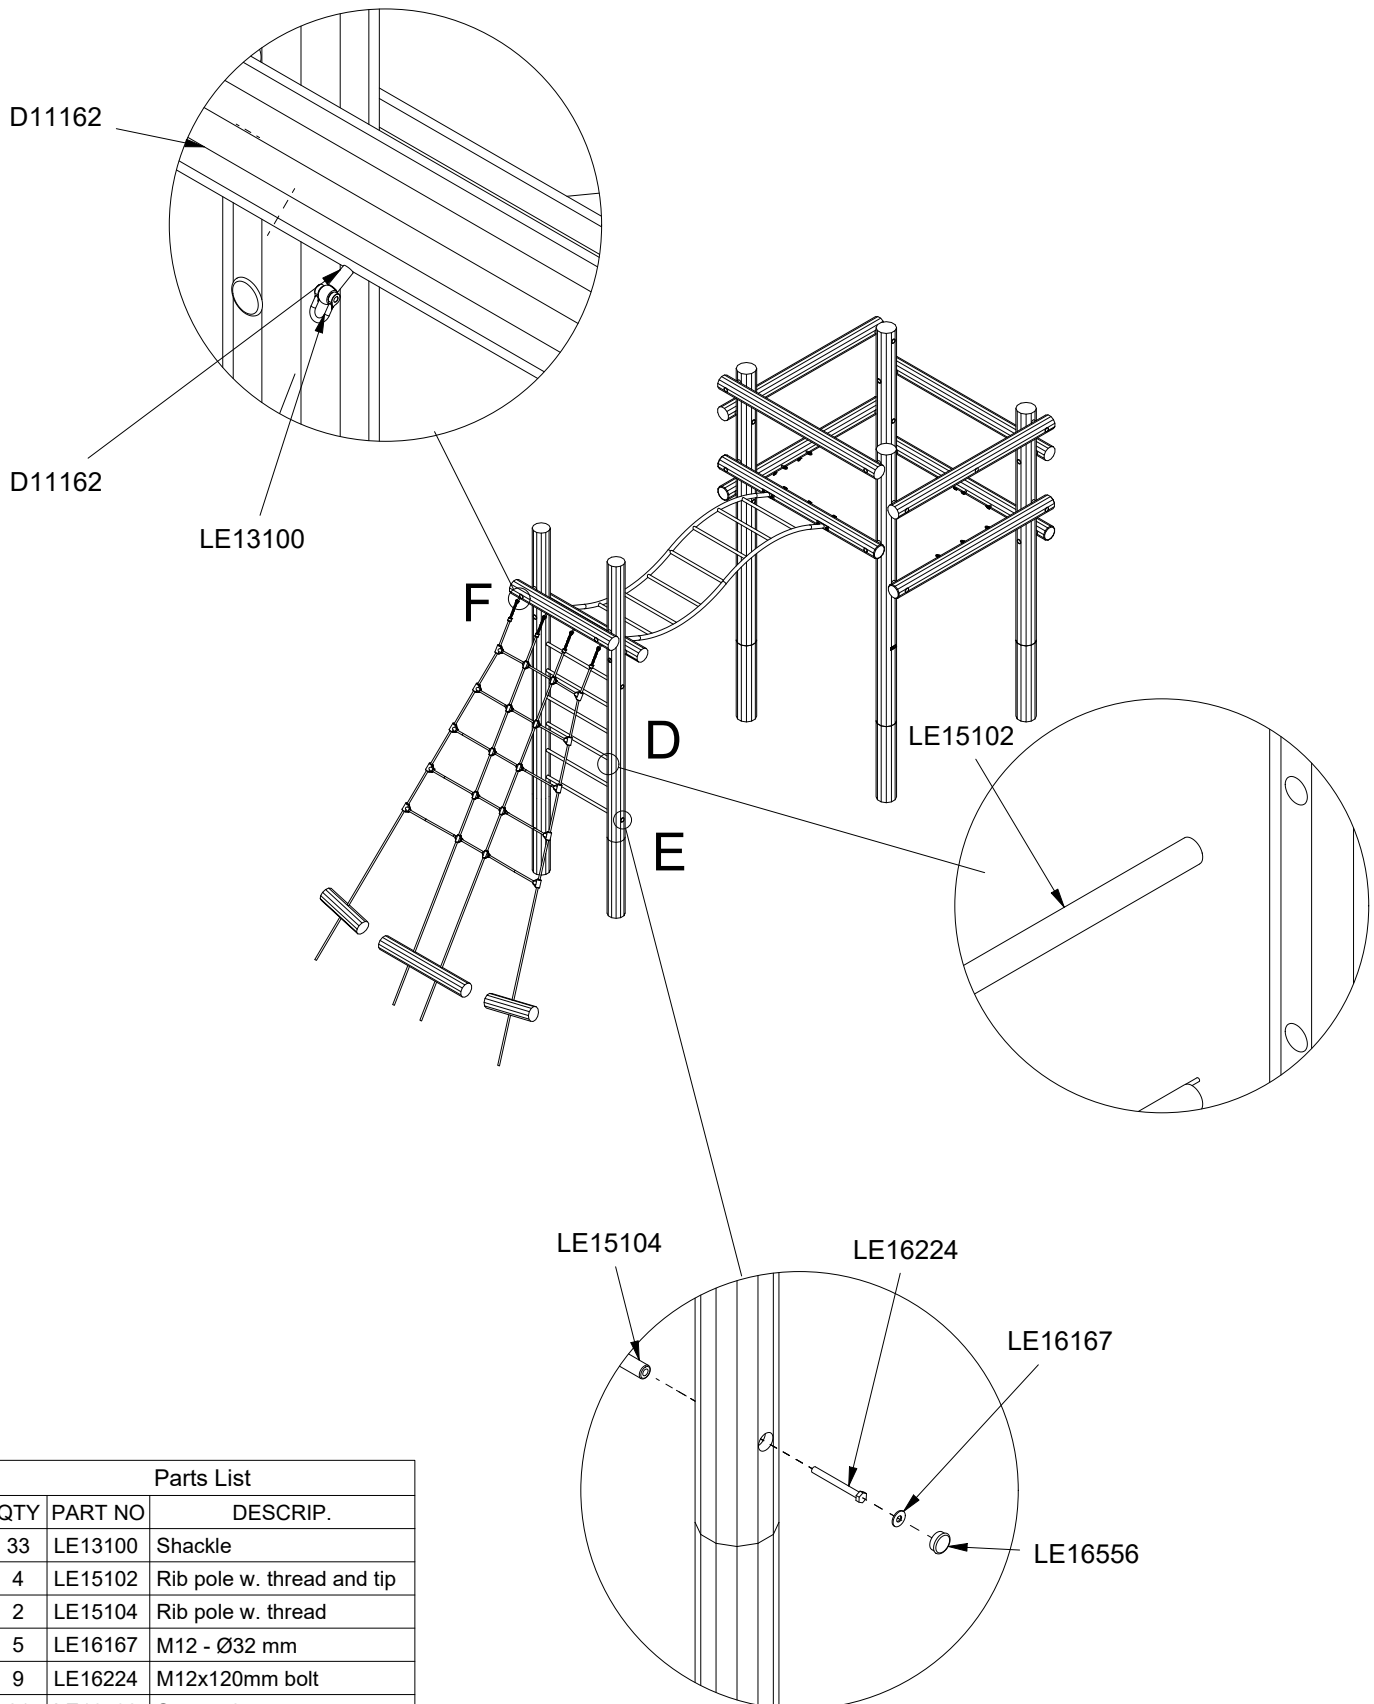

Ø16x360cm

80kg

Parts List

QTY	PART NO	DESCRIP.
1	D11038	Ø120-140x1900mm, w. fittings
1	D11039	Ø120-140x1900mm, w. fittings
1	D11040	Ø120-140x1900mm, w. fittings
1	D11059	Ø120-140x1900mm, w. fittings
1	D11162	Ø120-140x1200mm, w. fittings
1	RS00034	Ø120/140mm
3	RS00039	Ø120/140mm
1	RS00053	Ø160-180x3660mm
1	RS00054	Ø160-180x3240mm
1	RS00055	Ø160-180x3240mm
1	RS00056	Ø160-180x3660mm
1	RS00066	Ø140-160x3700mm
1	RS00067	Ø140-160x3600mm
1	RS00073	Ø120-140x1200mm
1	LE20370	Sliding pole

Parts List

QTY	PART NO	DESCRIP.
2	LE15104	Rib pole w. thread
4	LE15102	Rib pole w. thread and tip
1	LE20354	Taifun net
1	LE26004	Taifun climbing net
1	LE20364	Taifun
1	LE26022	Taifun net ladder, 200cm
1	LE20370	Sliding pole

Parts List		
QTY	PART NO	DESCRIP.
21	LE15108	Ø38 x40mm Spacer
20	LE15256	M16x270mm
4	LE16056	M12 cap nut
20	LE16100	M16 nut
40	LE16152	M16 - Ø30 mm
4	LE16156	M10-Ø20
4	LE16168	M12 - Ø24 mm
9	LE16224	M12x120mm bolt
4	LE16322	Ø8x80 Dh
49	LE16556	Ø42/38mm
1	LE20370	Sliding pole

Parts List		
QTY	PART NO	DESCRIP.
33	LE13100	Shackle
4	LE15102	Rib pole w. thread and tip
2	LE15104	Rib pole w. thread
5	LE16167	M12 - Ø32 mm
9	LE16224	M12x120mm bolt
21	LE16502	Spacer 6mm
49	LE16556	Ø42/38mm
1	LE26022	Taifun net ladder, 200cm
1	LE16601	Locktite 5ml (Glue)
1	LE20370	Sliding pole