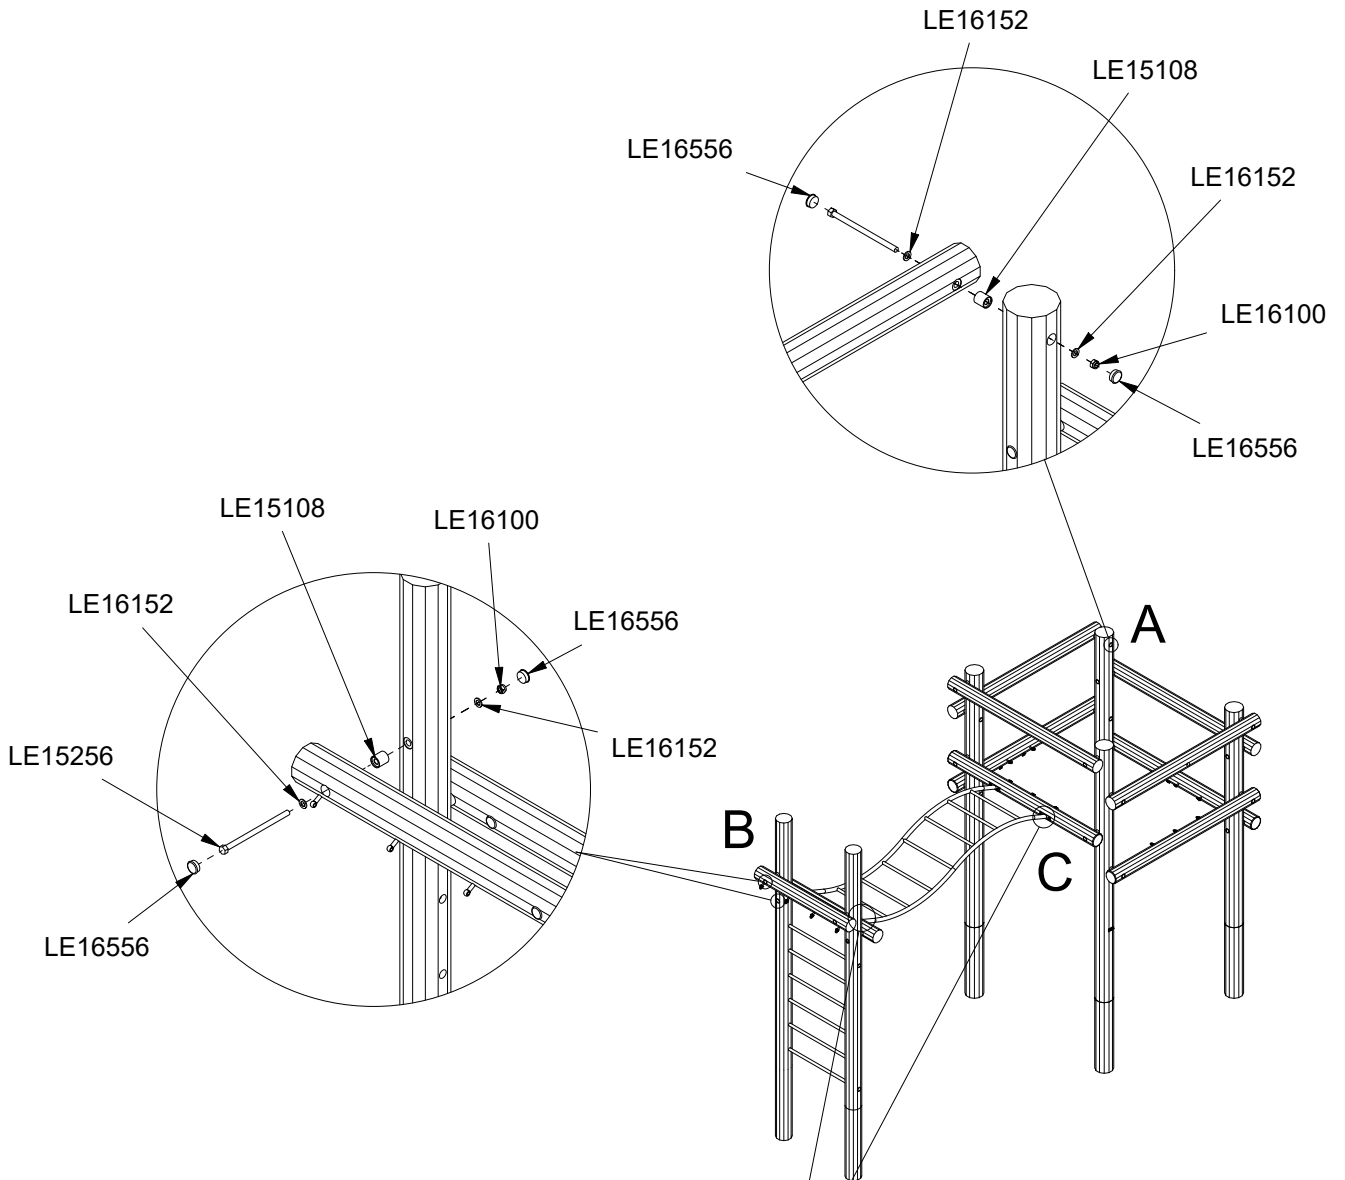

Ø16x360cm

80kg

Parts List

QTY	PART NO	DESCRIP.
1	D11038	Ø120-140x1900mm, w. fittings
1	D11039	Ø120-140x1900mm, w. fittings
1	D11040	Ø120-140x1900mm, w. fittings
1	D11059	Ø120-140x1900mm, w. fittings
1	D11162	Ø120-140x1200mm, w. fittings
1	RS00034	Ø120/140mm
3	RS00039	Ø120/140mm
1	RS00053	Ø160-180x3660mm
1	RS00054	Ø160-180x3240mm
1	RS00055	Ø160-180x3240mm
1	RS00056	Ø160-180x3660mm
1	RS00066	Ø140-160x3700mm
1	RS00067	Ø140-160x3600mm
1	RS00073	Ø120-140x1200mm
1	LE20370	Sliding pole

Parts List

QTY	PART NO	DESCRIP.
2	LE15104	Rib pole w. thread
4	LE15102	Rib pole w. thread and tip
1	LE20354	Taifun net
1	LE26004	Taifun climbing net
1	LE20364	Taifun
1	LE26022	Taifun net ladder, 200cm
1	LE20370	Sliding pole

Parts List		
QTY	PART NO	DESCRIP.
21	LE15108	Ø38 x40mm Spacer
20	LE15256	M16x270mm
4	LE16056	M12 cap nut
20	LE16100	M16 nut
40	LE16152	M16 - Ø30 mm
4	LE16156	M10-Ø20
4	LE16168	M12 - Ø24 mm
9	LE16224	M12x120mm bolt
4	LE16322	Ø8x80 Dh
49	LE16556	Ø42/38mm
1	LE20370	Sliding pole

Parts List		
QTY	PART NO	DESCRIP.
33	LE13100	Shackle
4	LE15102	Rib pole w. thread and tip
2	LE15104	Rib pole w. thread
5	LE16167	M12 - Ø32 mm
9	LE16224	M12x120mm bolt
21	LE16502	Spacer 6mm
49	LE16556	Ø42/38mm
1	LE26022	Taifun net ladder, 200cm
1	LE16601	Locktite 5ml (Glue)
1	LE20370	Sliding pole