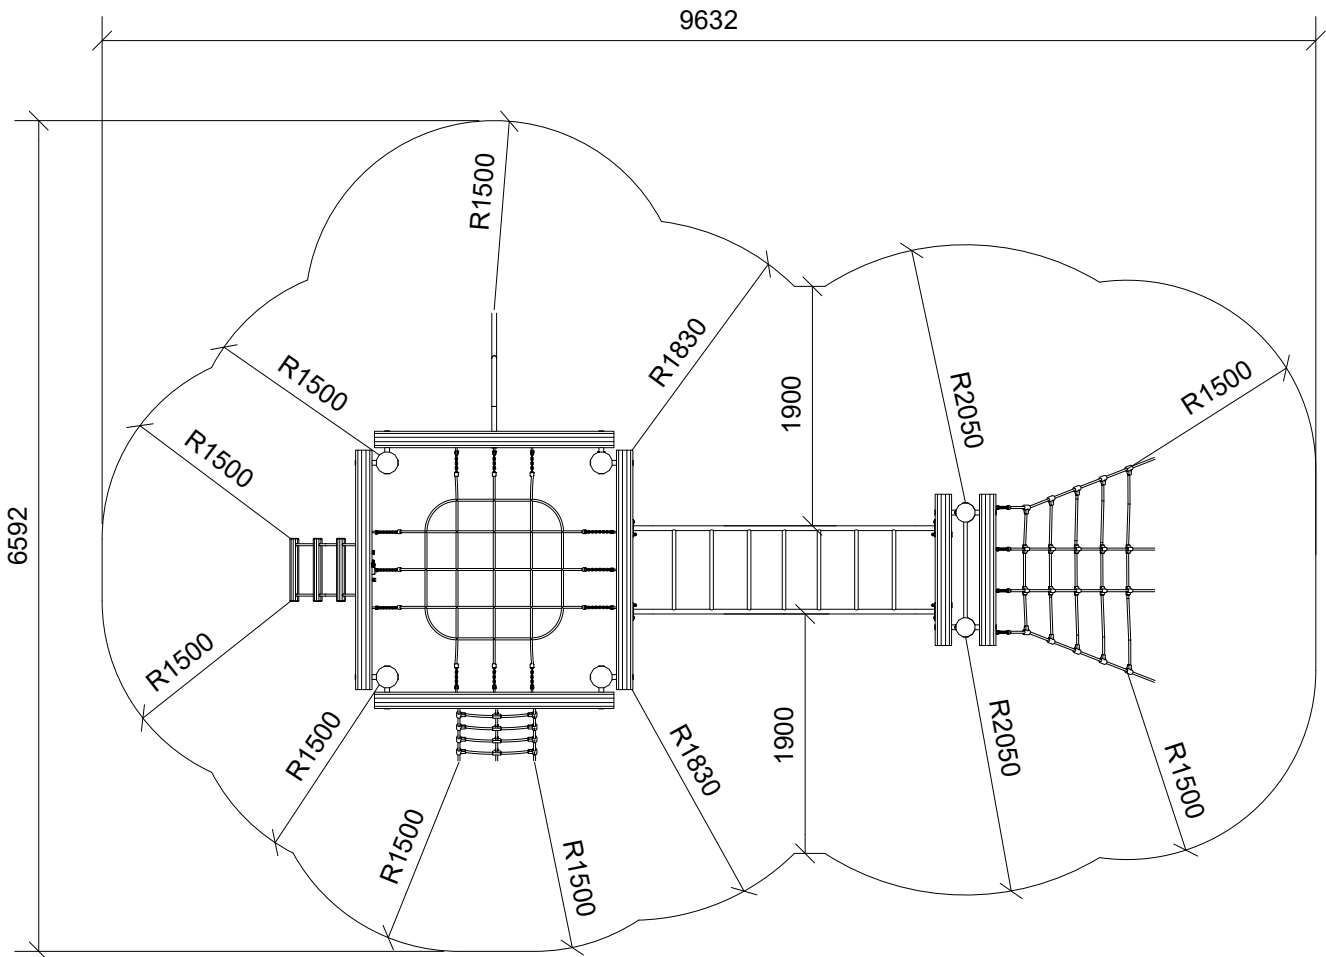

LE20420U  
LE20420

1/9

12t

2

47m<sup>2</sup>

9,7 x 6,6 x 2,3 m

~722 kg

0,23m<sup>3</sup>

Ø16x360cm

80kg

Parts List

QTY	PART NO	DESCRIP.
1	D11038	Ø120-140x1900mm, w. fittings
1	D11039	Ø120-140x1900mm, w. fittings
1	D11040	Ø120-140x1900mm, w. fittings
1	D11059	Ø120-140x1900mm, w. fittings
1	D11162	Ø120-140x1200mm, w. fittings
1	RS00034	Ø120/140mm
3	RS00039	Ø120/140mm
1	RS00053	Ø160-180x3660mm
1	RS00054	Ø160-180x3240mm
1	RS00055	Ø160-180x3240mm
1	RS00056	Ø160-180x3660mm
1	RS00066	Ø140-160x3700mm
1	RS00067	Ø140-160x3600mm
1	RS00073	Ø120-140x1200mm
1	LE20370	Sliding pole

Parts List

QTY	PART NO	DESCRIP.
2	LE15104	Rib pole w. thread
4	LE15102	Rib pole w. thread and tip
1	LE20354	Taifun net
1	LE26004	Taifun climbing net
1	LE20364	Taifun
1	LE26022	Taifun net ladder, 200cm
1	LE20370	Sliding pole

Parts List		
QTY	PART NO	DESCRIP.
21	LE15108	Ø38 x40mm Spacer
20	LE15256	M16x270mm
4	LE16056	M12 cap nut
20	LE16100	M16 nut
40	LE16152	M16 - Ø30 mm
4	LE16156	M10-Ø20
4	LE16168	M12 - Ø24 mm
9	LE16224	M12x120mm bolt
4	LE16322	Ø8x80 Dh
49	LE16556	Ø42/38mm
1	LE20370	Sliding pole