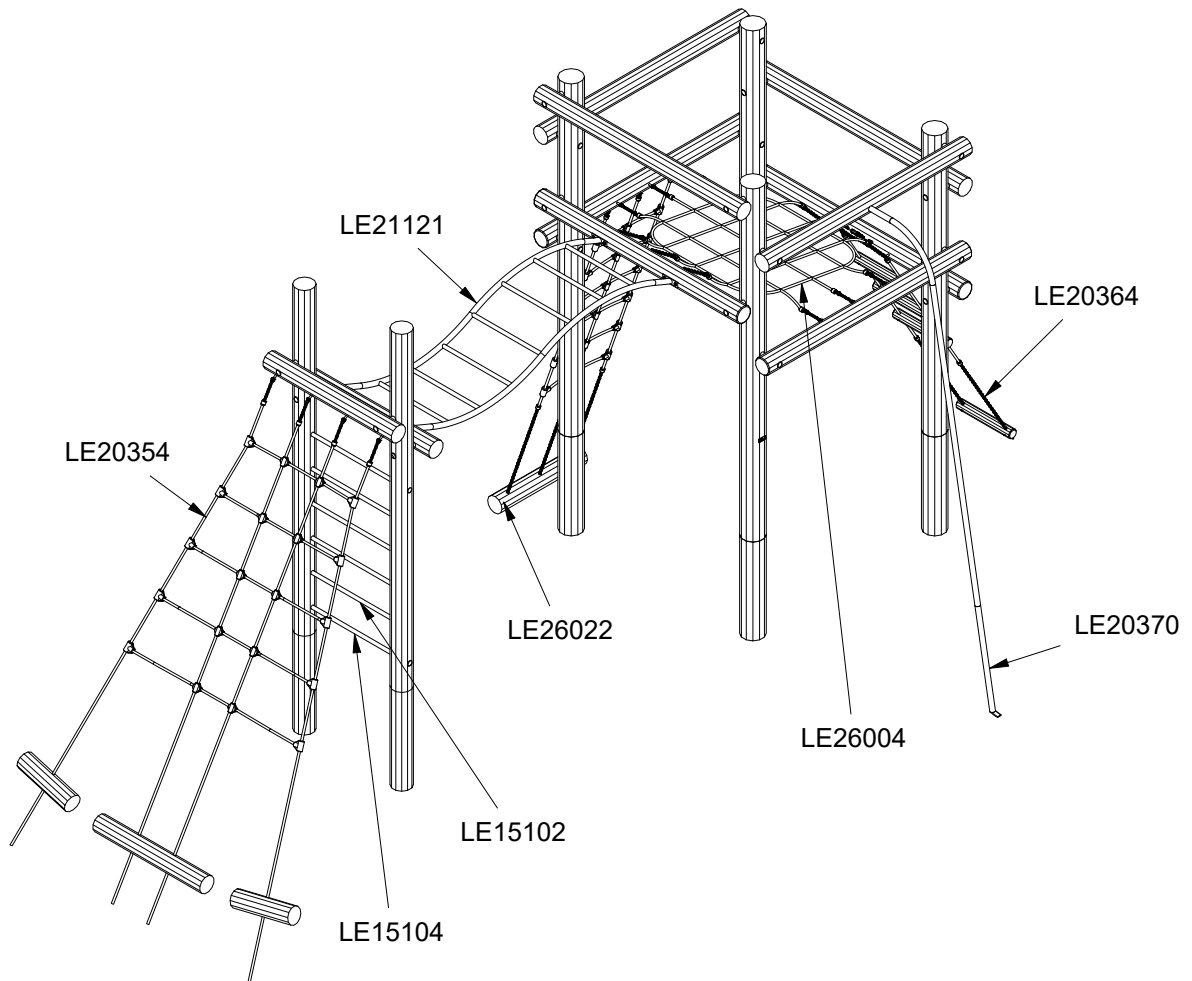

LE20420U  
LE20420

1/9

12t

2

47m<sup>2</sup>

9,7 x 6,6 x 2,3 m

~722 kg

0,23m<sup>3</sup>

Ø16x360cm

80kg

Parts List

QTY	PART NO	DESCRIP.
1	D11038	Ø120-140x1900mm, w. fittings
1	D11039	Ø120-140x1900mm, w. fittings
1	D11040	Ø120-140x1900mm, w. fittings
1	D11059	Ø120-140x1900mm, w. fittings
1	D11162	Ø120-140x1200mm, w. fittings
1	RS00034	Ø120/140mm
3	RS00039	Ø120/140mm
1	RS00053	Ø160-180x3660mm
1	RS00054	Ø160-180x3240mm
1	RS00055	Ø160-180x3240mm
1	RS00056	Ø160-180x3660mm
1	RS00066	Ø140-160x3700mm
1	RS00067	Ø140-160x3600mm
1	RS00073	Ø120-140x1200mm
1	LE20370	Sliding pole

Parts List

QTY	PART NO	DESCRIP.
2	LE15104	Rib pole w. thread
4	LE15102	Rib pole w. thread and tip
1	LE20354	Taifun net
1	LE26004	Taifun climbing net
1	LE20364	Taifun
1	LE26022	Taifun net ladder, 200cm
1	LE20370	Sliding pole

Parts List		
QTY	PART NO	DESCRIP.
33	LE13100	Shackle
4	LE15102	Rib pole w. thread and tip
2	LE15104	Rib pole w. thread
5	LE16167	M12 - Ø32 mm
9	LE16224	M12x120mm bolt
21	LE16502	Spacer 6mm
49	LE16556	Ø42/38mm
1	LE26022	Taifun net ladder, 200cm
1	LE16601	Locktite 5ml (Glue)
1	LE20370	Sliding pole