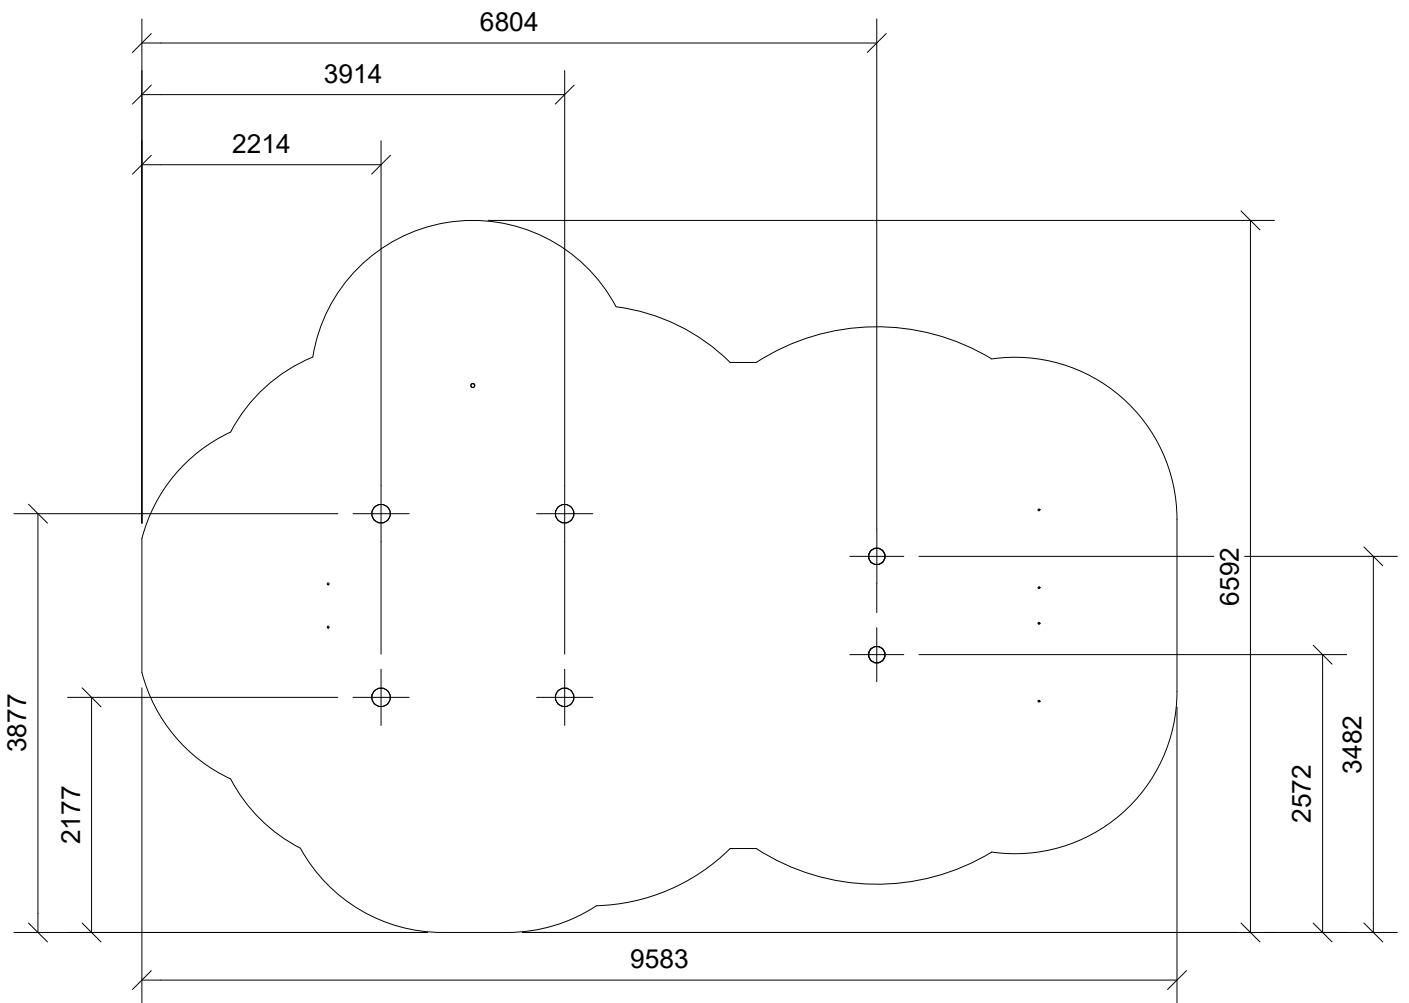

LE20420U  
LE20420

1/9

12t

2

47m<sup>2</sup>

9,7 x 6,6 x 2,3 m

~722 kg

0,23m<sup>3</sup>

Ø16x360cm

80kg

Parts List

QTY	PART NO	DESCRIP.
1	D11038	Ø120-140x1900mm, w. fittings
1	D11039	Ø120-140x1900mm, w. fittings
1	D11040	Ø120-140x1900mm, w. fittings
1	D11059	Ø120-140x1900mm, w. fittings
1	D11162	Ø120-140x1200mm, w. fittings
1	RS00034	Ø120/140mm
3	RS00039	Ø120/140mm
1	RS00053	Ø160-180x3660mm
1	RS00054	Ø160-180x3240mm
1	RS00055	Ø160-180x3240mm
1	RS00056	Ø160-180x3660mm
1	RS00066	Ø140-160x3700mm
1	RS00067	Ø140-160x3600mm
1	RS00073	Ø120-140x1200mm
1	LE20370	Sliding pole

Parts List

QTY	PART NO	DESCRIP.
2	LE15104	Rib pole w. thread
4	LE15102	Rib pole w. thread and tip
1	LE20354	Taifun net
1	LE26004	Taifun climbing net
1	LE20364	Taifun
1	LE26022	Taifun net ladder, 200cm
1	LE20370	Sliding pole