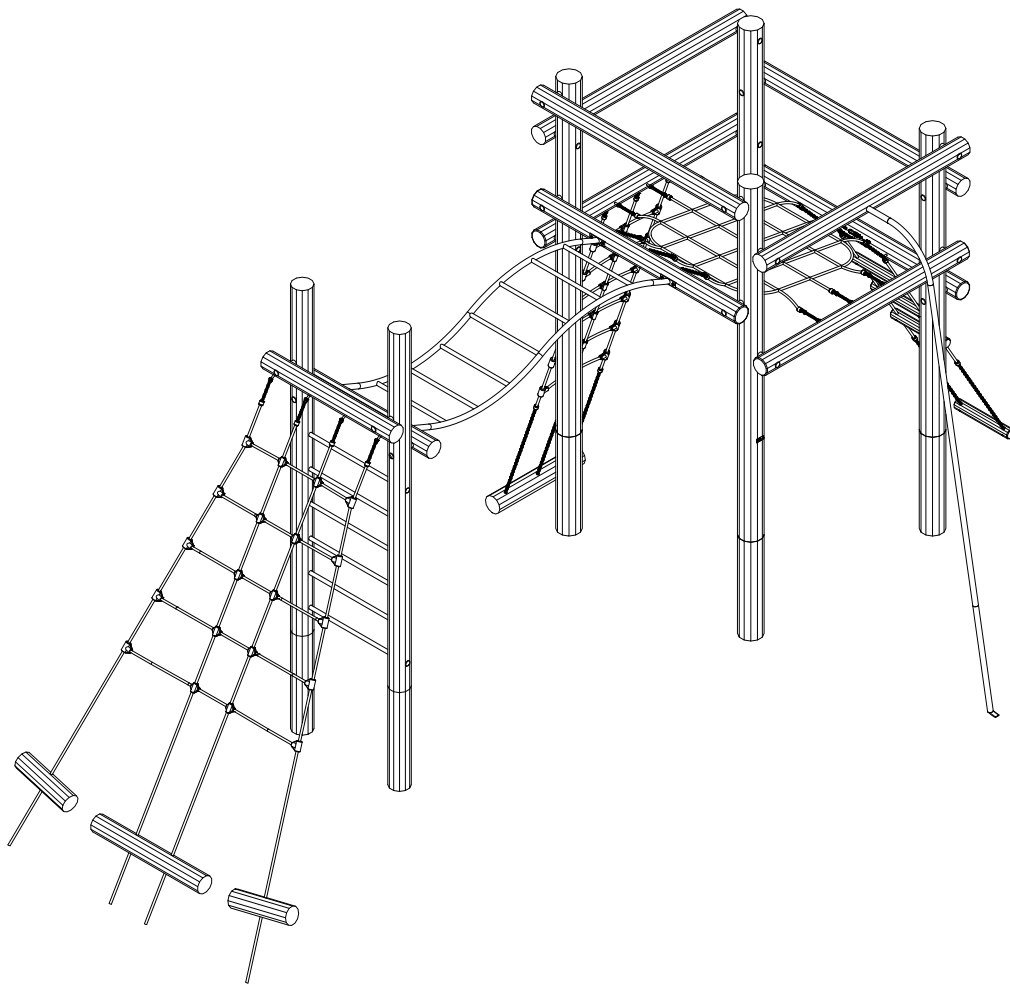

LE20420U  
LE20420

1/9

12t

2

47m<sup>2</sup>

9,7 x 6,6 x 2,3 m

~722 kg

0,23m<sup>3</sup>

Ø16x360cm

80kg

Parts List

QTY	PART NO	DESCRIP.
1	D11038	Ø120-140x1900mm, w. fittings
1	D11039	Ø120-140x1900mm, w. fittings
1	D11040	Ø120-140x1900mm, w. fittings
1	D11059	Ø120-140x1900mm, w. fittings
1	D11162	Ø120-140x1200mm, w. fittings
1	RS00034	Ø120/140mm
3	RS00039	Ø120/140mm
1	RS00053	Ø160-180x3660mm
1	RS00054	Ø160-180x3240mm
1	RS00055	Ø160-180x3240mm
1	RS00056	Ø160-180x3660mm
1	RS00066	Ø140-160x3700mm
1	RS00067	Ø140-160x3600mm
1	RS00073	Ø120-140x1200mm
1	LE20370	Sliding pole

Parts List

QTY	PART NO	DESCRIP.
2	LE15104	Rib pole w. thread
4	LE15102	Rib pole w. thread and tip
1	LE20354	Taifun net
1	LE26004	Taifun climbing net
1	LE20364	Taifun
1	LE26022	Taifun net ladder, 200cm
1	LE20370	Sliding pole

Parts List		
QTY	PART NO	DESCRIP.
33	LE13100	Shackle
4	LE15102	Rib pole w. thread and tip
2	LE15104	Rib pole w. thread
5	LE16167	M12 - Ø32 mm
9	LE16224	M12x120mm bolt
21	LE16502	Spacer 6mm
49	LE16556	Ø42/38mm
1	LE26022	Taifun net ladder, 200cm
1	LE16601	Locktite 5ml (Glue)
1	LE20370	Sliding pole