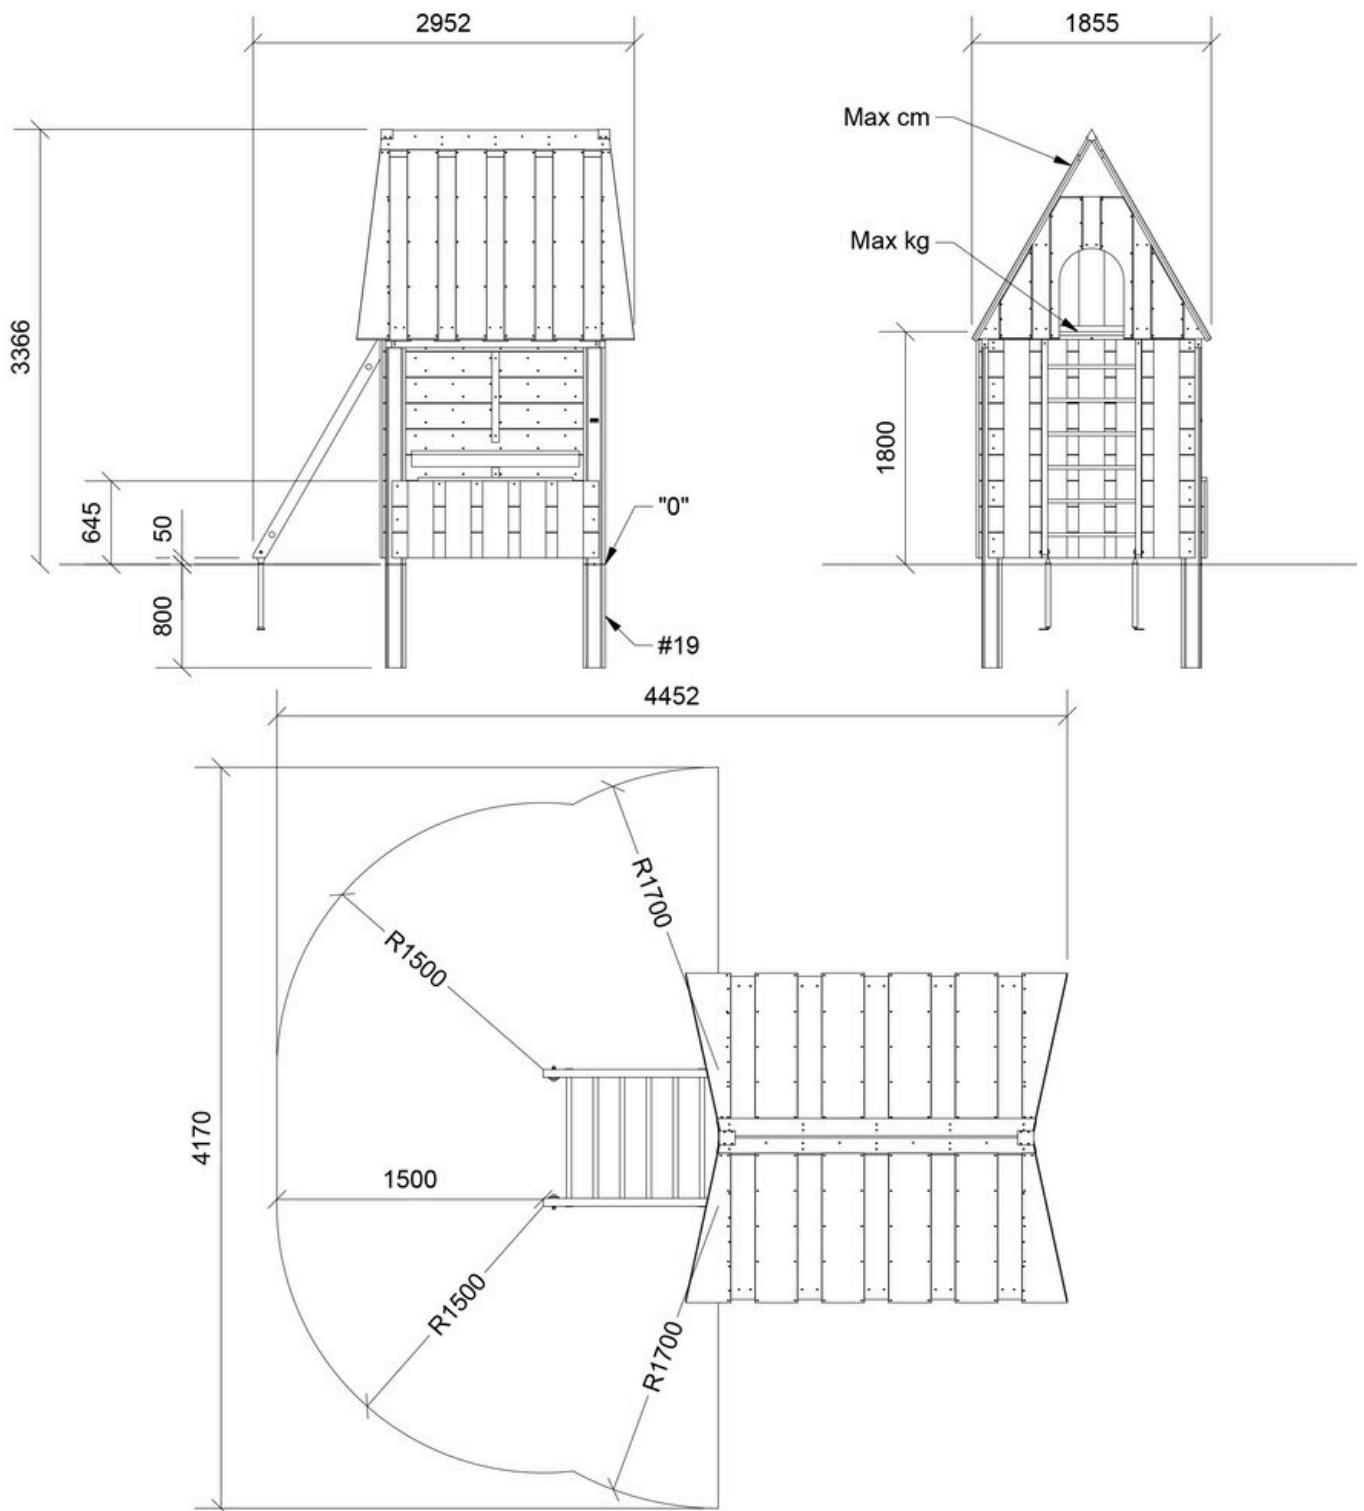

### Product description

This playhouse elevates the Camp House design to new heights, featuring a square platform with an open side, a window with a counter, and a shelf. The ladder enhances climbing and exploration, encouraging children to engage in physical activity and imaginative play.

It offers varied play options that support motor skills, social interaction, and creativity, making it a dynamic addition to any playground.

Formerly known as "Knaphus - OP"

Age	4+
Number of users	6
Color	Uncolored
Primary materials	Robinia, Heartwood pine, Taifun
Anchoring	Robinia in ground
Fall height	1,8 m
Dimensions (lxdxh)	3 x 1,9 x 3,4 m
Fall area	8,6 m <sup>2</sup>
Minimum area	4,45 x 4,2 x 3,4 m

### Warranty ([Terms and conditions](#))

Robinia	15 years
Heartwood pine	10 years
Taifun	5 years

Assembly time  
**5 hours**

Anchoring  
**Robinia in ground**

Largest part  
**186 x 215 x 4,2 cm**

Number of installers  
**2**

Concrete  
**0,8 m<sup>3</sup>**

Heaviest part  
**68 kg**