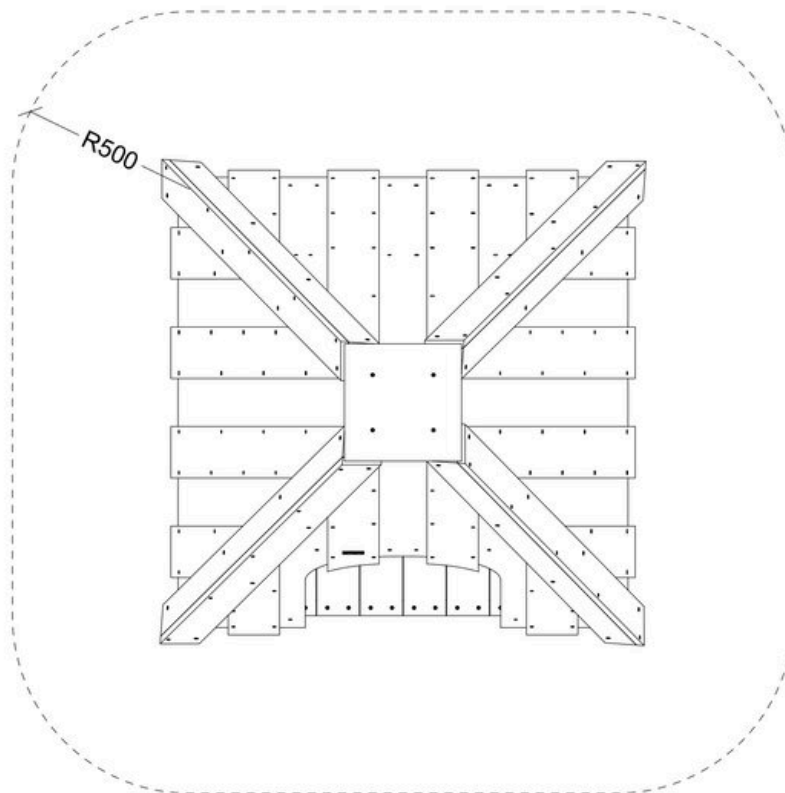

Assembly time
2 hours

Installation
No anchoring

Largest part
123 x 87 x 190 cm

Number of installers
2

Concrete

Heaviest part
42 kg