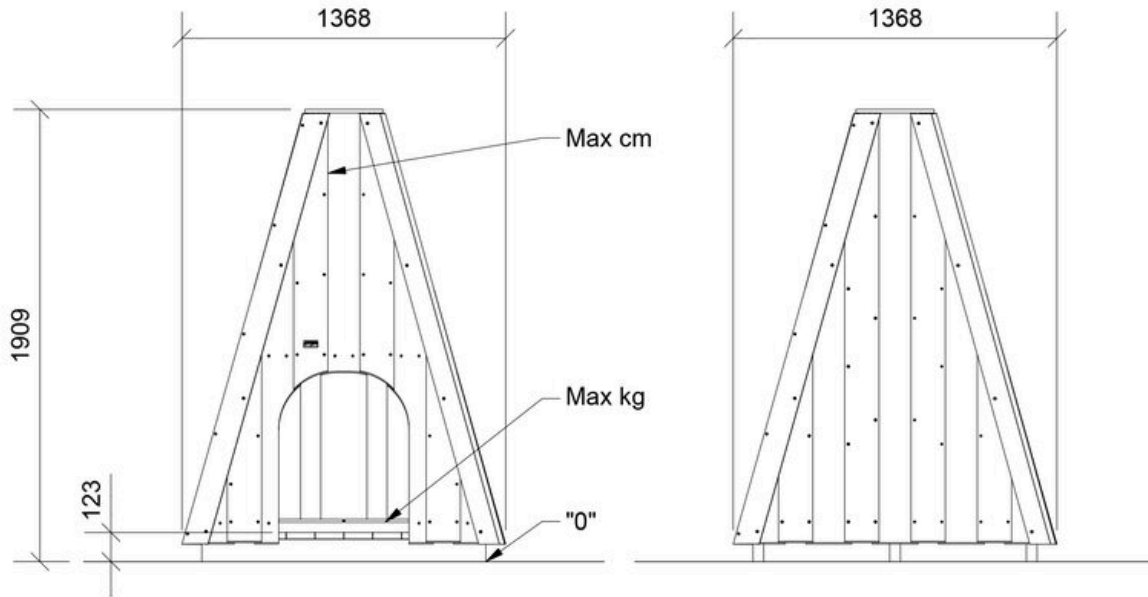

Assembly time
2 hours

Installation
No anchoring

Largest part
123 x 87 x 190 cm

Number of installers
2

Concrete

Heaviest part
42 kg