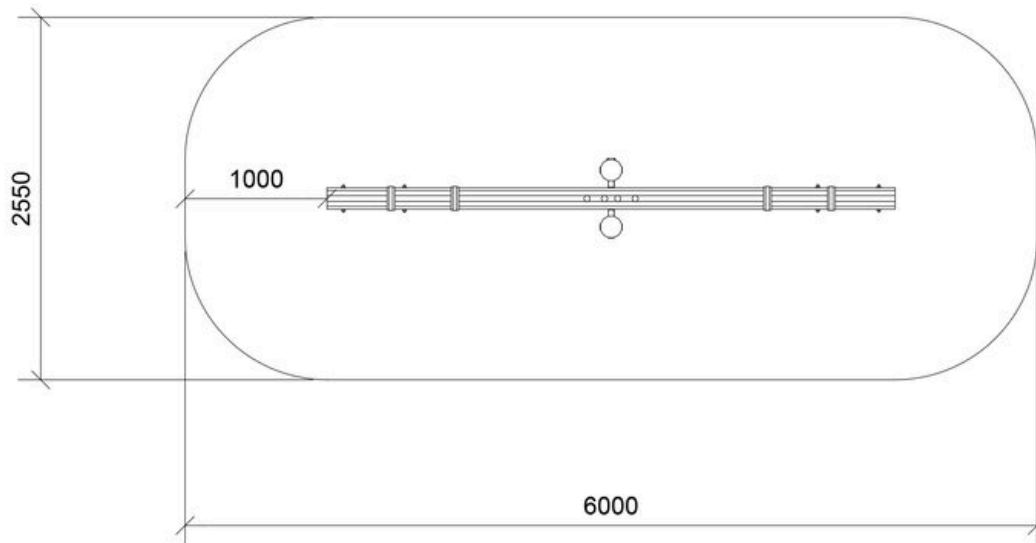

### Product description

Age	4+
Number of users	2
Color	Uncolored
Primary materials	Robinia, Heartwood pine
Installation	Robinia in ground
Fall height	1,5 m
Dimensions	4 x x 0,9 m
Fall area	14,4 m <sup>2</sup>
Minimum area	6 x 2,55 x 0,95 m

Variation	Color	Installation
LE20581	Chestnut	Robinia in ground

### Warranty ([Terms and conditions](#))

Robinia	15 years
Heartwood pine	10 years

( 1 : 50 )

( 1 : 50 )

Assembly time  
**5,5 hours**

Installation  
**Robinia in ground**

Largest part  
**400 x 58 x 19cm**

Number of installers  
**2**

Concrete  
**0,07 m<sup>3</sup>**

Heaviest part  
**90 kg**