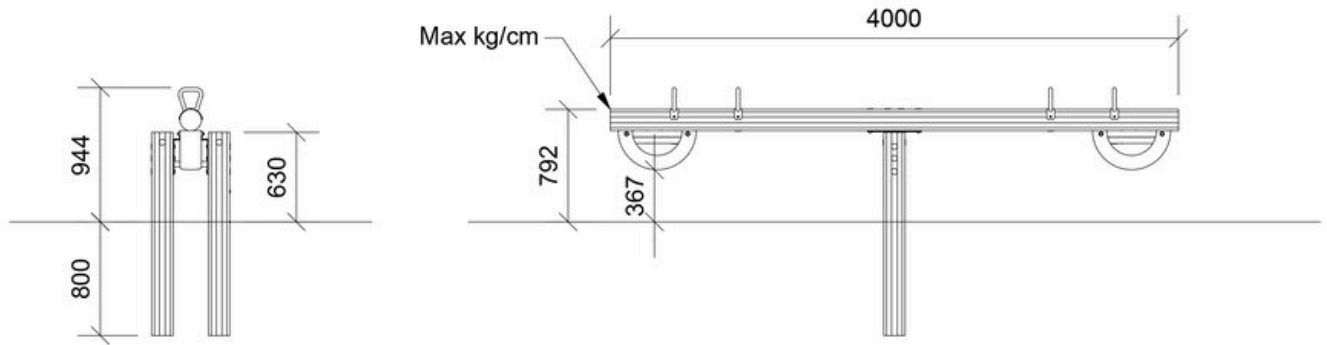

### Product description

Age	4+
Number of users	2
Color	Uncolored
Primary materials	Robinia, Heartwood pine
Installation	Robinia in ground
Fall height	1,5 m
Dimensions	4 x x 0,9 m
Fall area	14,4 m <sup>2</sup>
Minimum area	6 x 2,55 x 0,95 m

### Warranty ([Terms and conditions](#))

Robinia	15 years
Heartwood pine	10 years

( 1 : 50 )

( 1 : 50 )

Assembly time  
**5,5 hours**

Installation  
**Robinia in ground**

Largest part  
**400 x 58 x 19cm**

Number of installers  
**2**

Concrete  
**0,07 m<sup>3</sup>**

Heaviest part  
**90 kg**