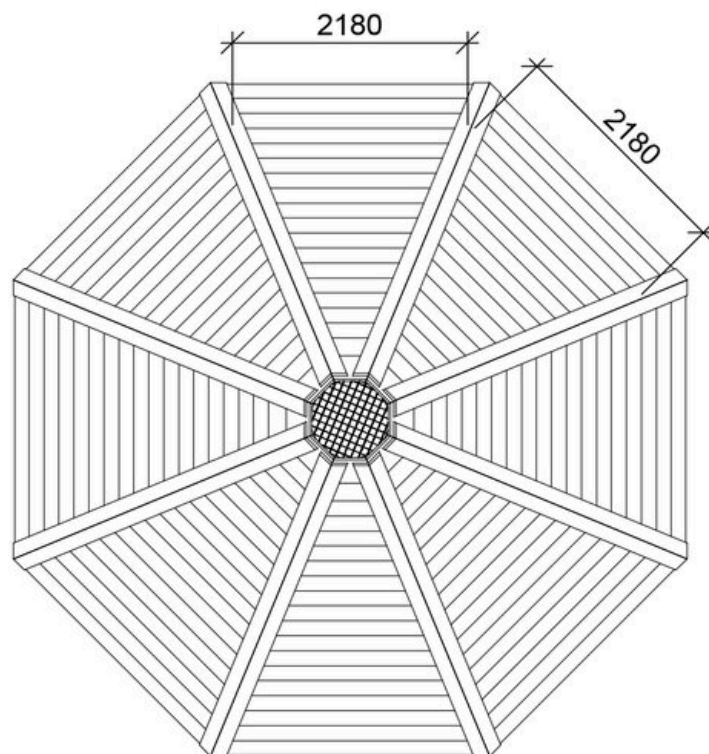

Click or scan

Product description

Age

Number of users

Color Uncolored

Primary materials Robinia, Heartwood pine, Plywood

Installation Robinia in ground

Fall height

Dimensions 6 x 6 x 4,8 m

Fall area

Minimum area x x m

Variation	Color	Installation
-----------	-------	--------------

Warranty ([Terms and conditions](#))

Robinia	15 years
Heartwood pine	10 years
Plywood	5 years