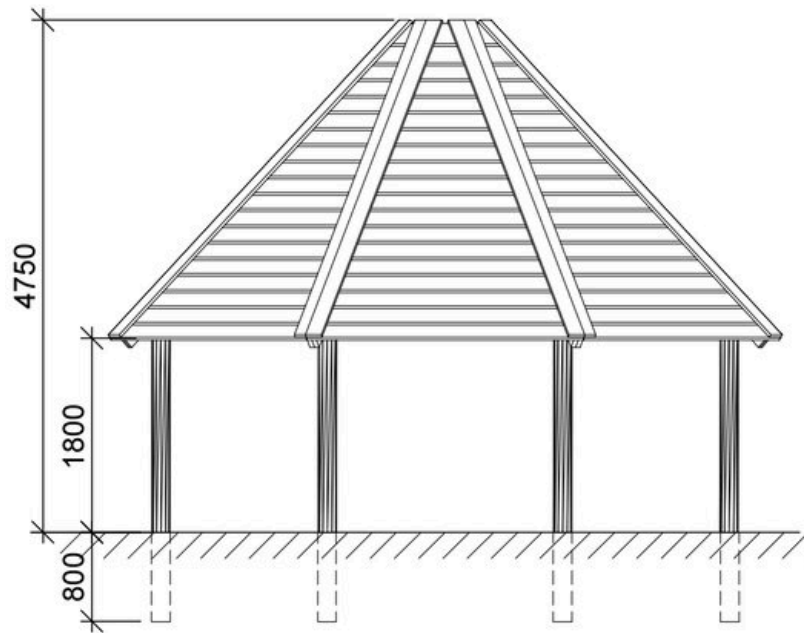

Click or scan

Product description

Age

Number of users

Color Uncolored

Primary materials Robinia, Heartwood pine, Plywood

Installation Robinia in ground

Fall height

Dimensions 6 x 6 x 4,8 m

Fall area

Minimum area x x m

Variation	Color	Installation
-----------	-------	--------------

Warranty ([Terms and conditions](#))

Robinia	15 years
Heartwood pine	10 years
Plywood	5 years