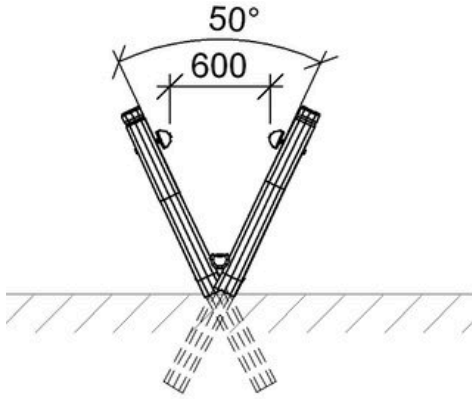

Assembly time

Installation
Robinia in ground

Largest part

Number of installers

Concrete

Heaviest part