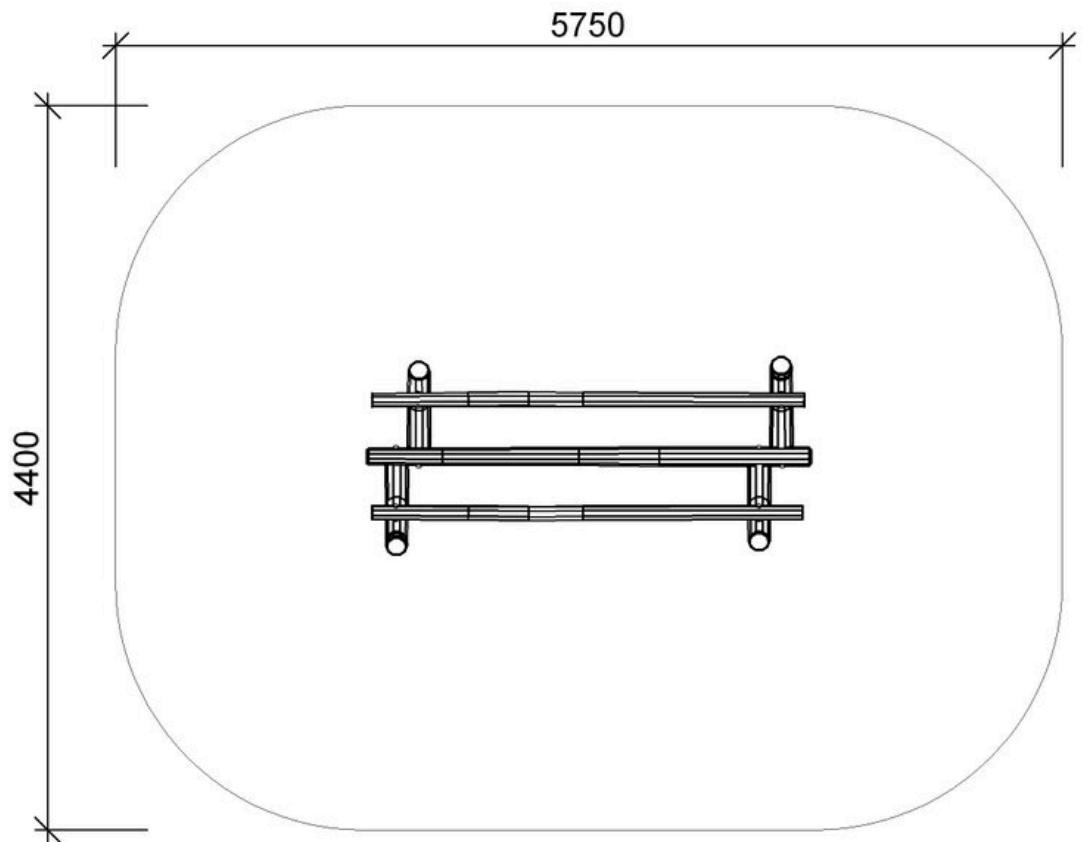

**Product description**

Age	3+
Number of users	3
Color	Uncolored
Primary materials	Robinia
Installation	Robinia in ground
Fall height	1 m
Dimensions	x x 1 m
Fall area	
Minimum area	5,8 x 4,4 x 1 m

Variation	Color	Installation
LE20952	Chestnut	Robinia in ground

Warranty ( <a href="#">Terms and conditions</a> )	
Robinia	15 years

Assembly time

Installation  
**Robinia in ground**

Largest part

Number of installers

Concrete

Heaviest part