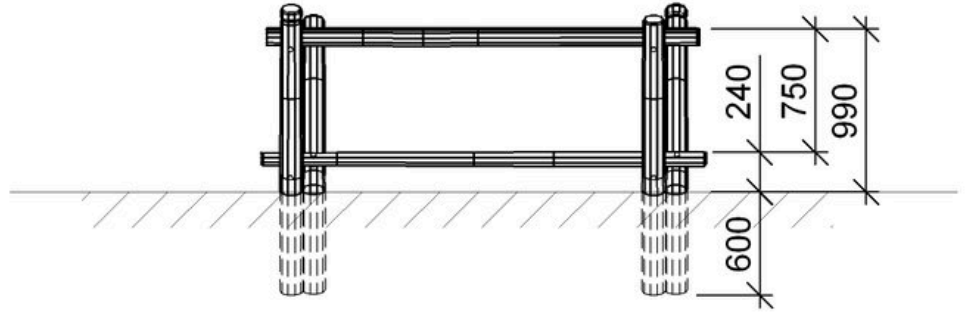

**Product description**

Age	3+
Number of users	3
Color	Uncolored
Primary materials	Robinia
Installation	Robinia in ground
Fall height	1 m
Dimensions	x x 1 m
Fall area	
Minimum area	5,8 x 4,4 x 1 m

Variation	Color	Installation
LE20952	Chestnut	Robinia in ground

Warranty ( <a href="#">Terms and conditions</a> )	
Robinia	15 years

Assembly time

Installation  
**Robinia in ground**

Largest part

Number of installers

Concrete

Heaviest part