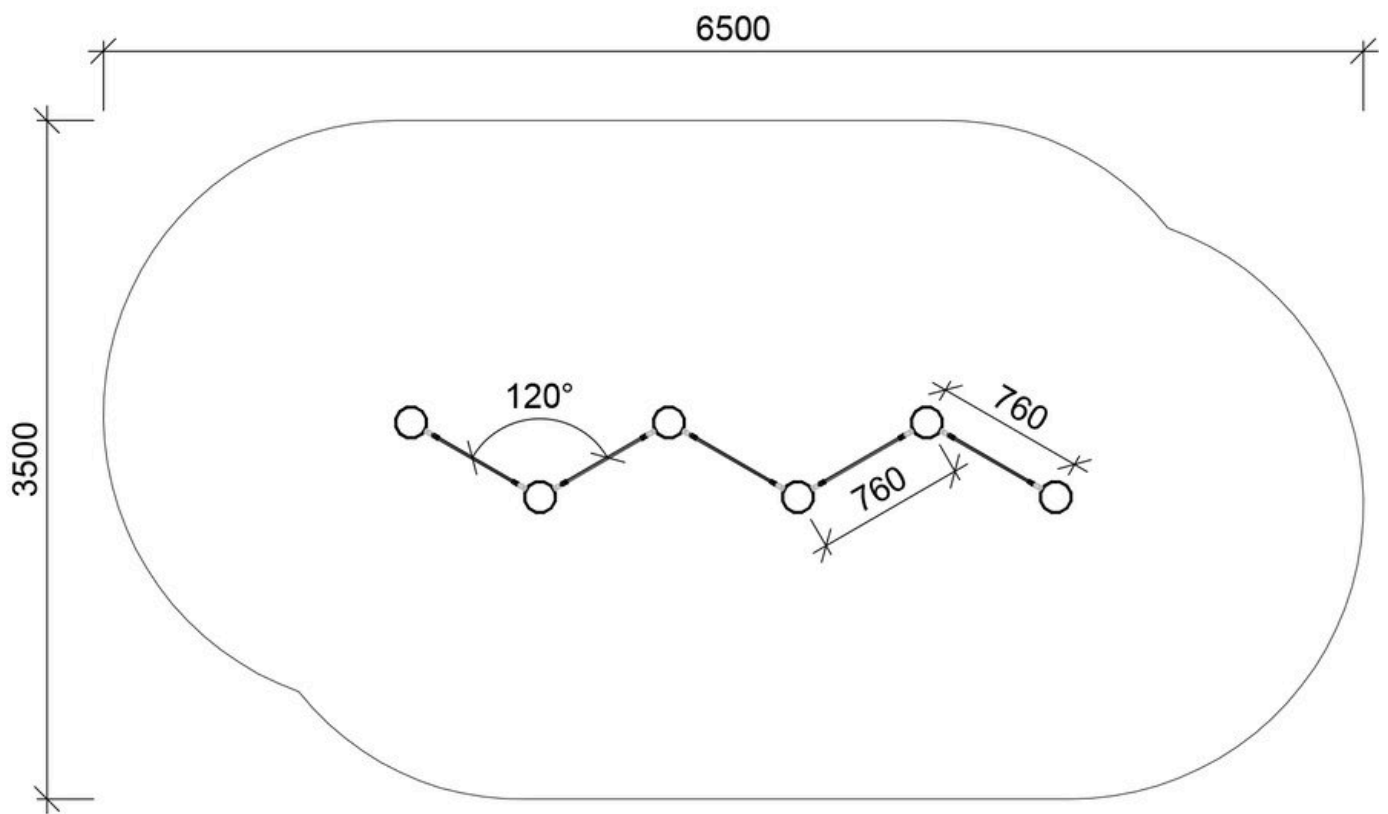

Click or scan

Product description

Age	4+
Number of users	3
Color	Uncolored
Primary materials	Robinia, Taifun
Installation	Robinia in ground
Fall height	0,75 m
Dimensions	x x 2,3 m
Fall area	
Minimum area	6,5 x 3,5 x 2,3 m

Variation	Color	Installation
LE20964	Chestnut	Robinia in ground

Warranty ([Terms and conditions](#))

Robinia	15 years
Taifun	5 years

1:50

1:50

Assembly time

Installation
Robinia in ground

Largest part

Number of installers

Concrete

Heaviest part