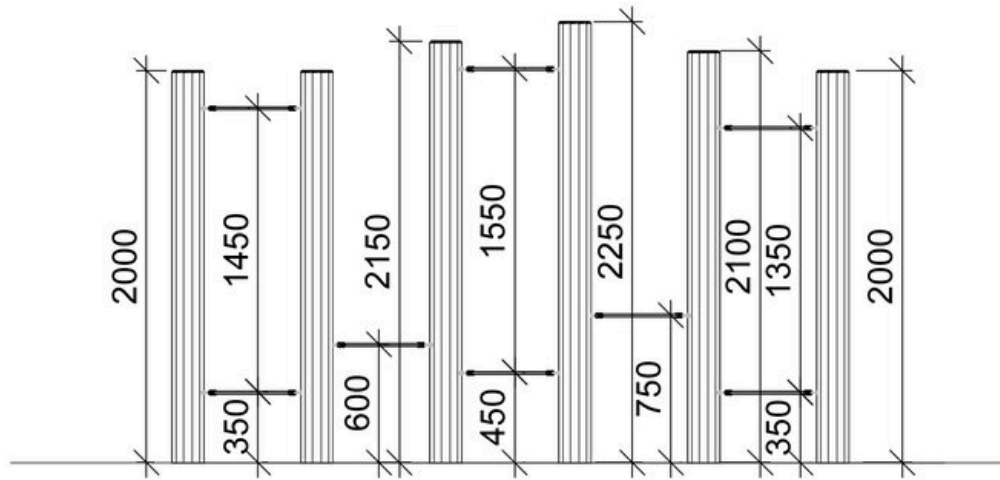

Click or scan

Product description

Age	4+
Number of users	3
Color	Uncolored
Primary materials	Robinia, Taifun
Installation	Robinia in ground
Fall height	0,75 m
Dimensions	x x 2,3 m
Fall area	
Minimum area	6,5 x 3,5 x 2,3 m

Variation	Color	Installation
LE20964	Chestnut	Robinia in ground

Warranty ([Terms and conditions](#))

Robinia	15 years
Taifun	5 years

1:50

1:50

Assembly time

Installation
Robinia in ground

Largest part

Number of installers

Concrete

Heaviest part