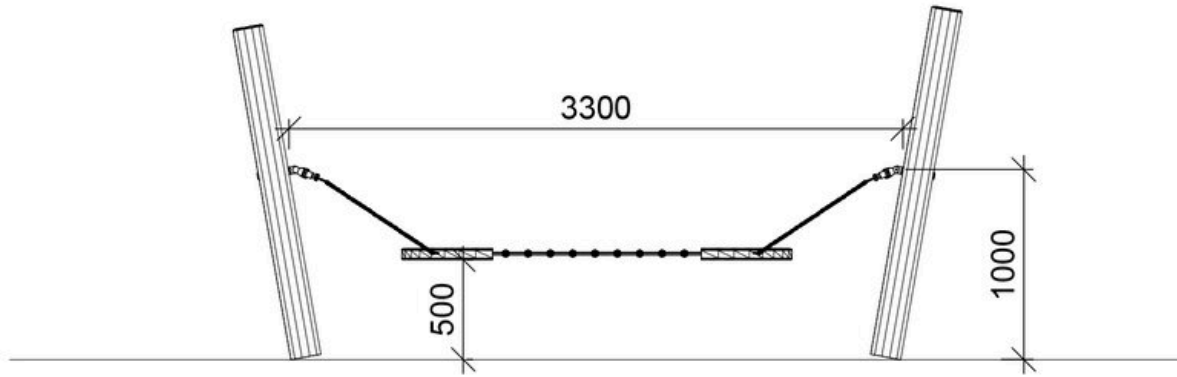

1:50

1:50

Assembly time

Installation
Robinia in ground

Largest part

Number of installers

Concrete

Heaviest part