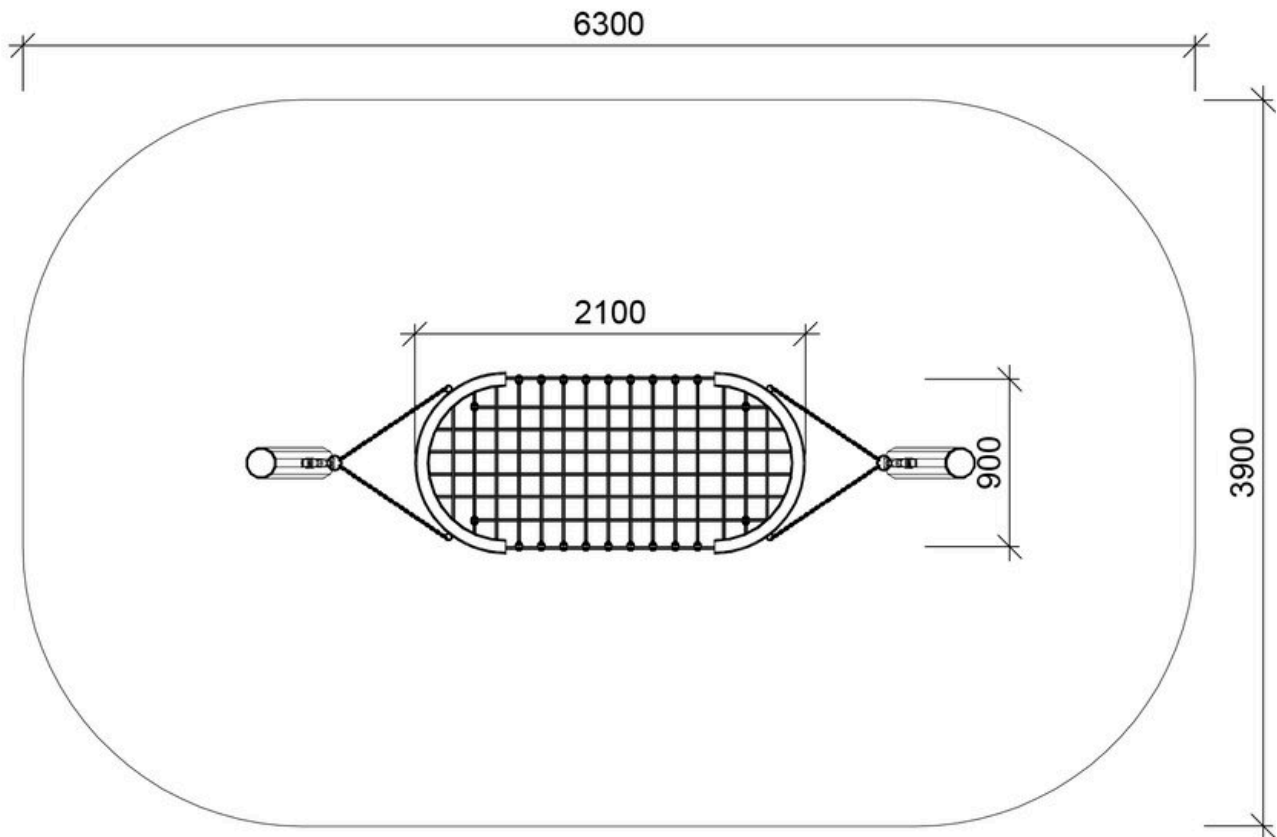

1:50

Assembly time

Installation
Robinia in ground

Largest part

Number of installers

Concrete

Heaviest part