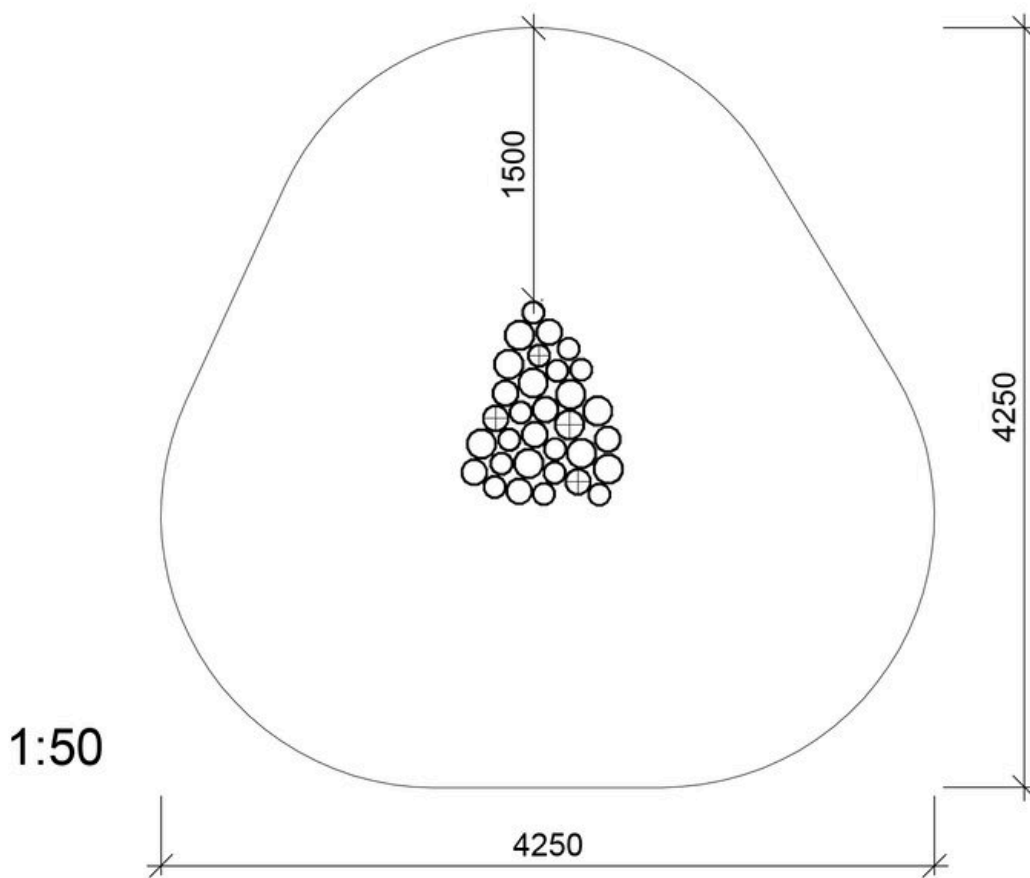

Click or scan

Product description

Age	3+
Number of users	5
Color	Uncolored
Primary materials	Robinia
Installation	Robinia in ground
Fall height	1 m
Dimensions	x x 1 m
Fall area	
Minimum area	4,3 x 4,3 x m

Variation	Color	Installation
LE20543	Chestnut	Robinia in ground

Warranty (Terms and conditions)	
Robinia	15 years

Assembly time

Installation
Robinia in ground

Largest part

Number of installers

Concrete

Heaviest part