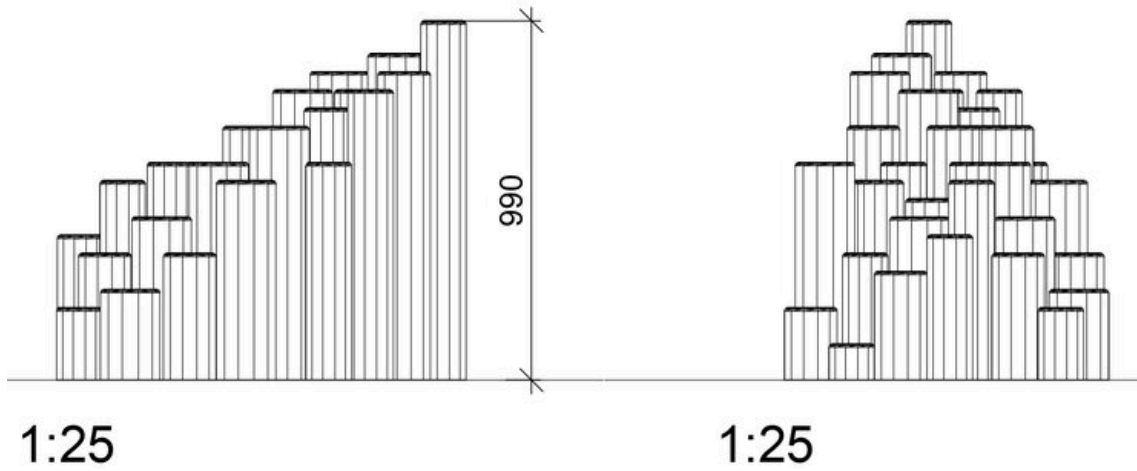

Click or scan

Product description

Age	3+
Number of users	5
Color	Uncolored
Primary materials	Robinia
Installation	Robinia in ground
Fall height	1 m
Dimensions	x x 1 m
Fall area	
Minimum area	4,3 x 4,3 x m

Variation	Color	Installation
LE20543	Chestnut	Robinia in ground

Warranty (Terms and conditions)	
Robinia	15 years

Assembly time

Installation
Robinia in ground

Largest part

Number of installers

Concrete

Heaviest part