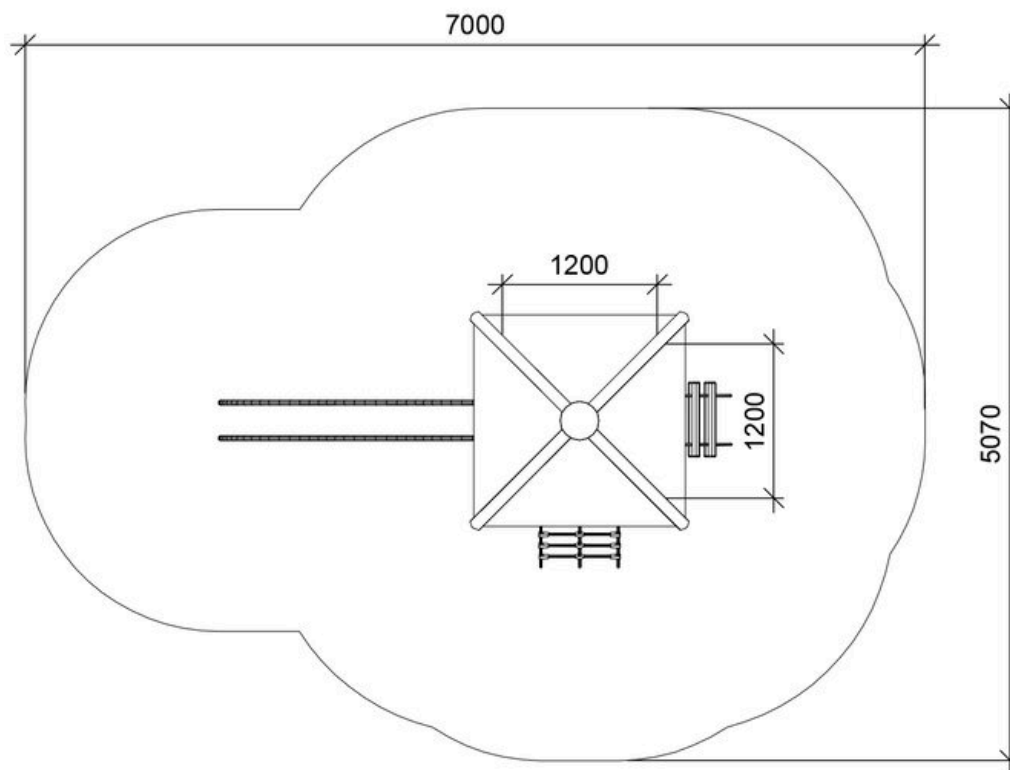

Assembly time

Installation
Robinia in ground

Largest part

Number of installers
2

Concrete

Heaviest part