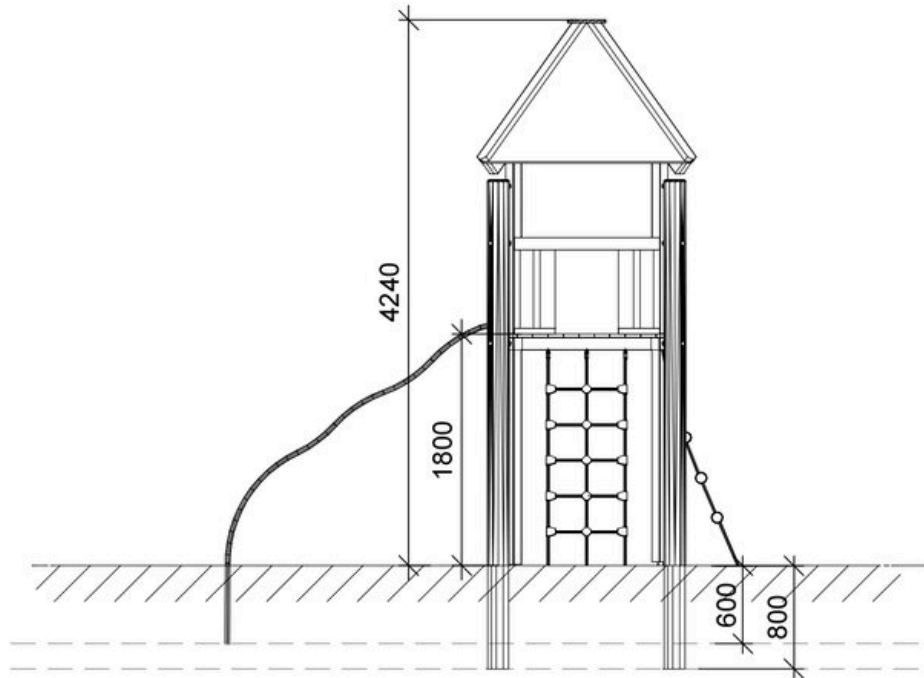

Assembly time

Installation
Robinia in ground

Largest part

Number of installers
2

Concrete

Heaviest part