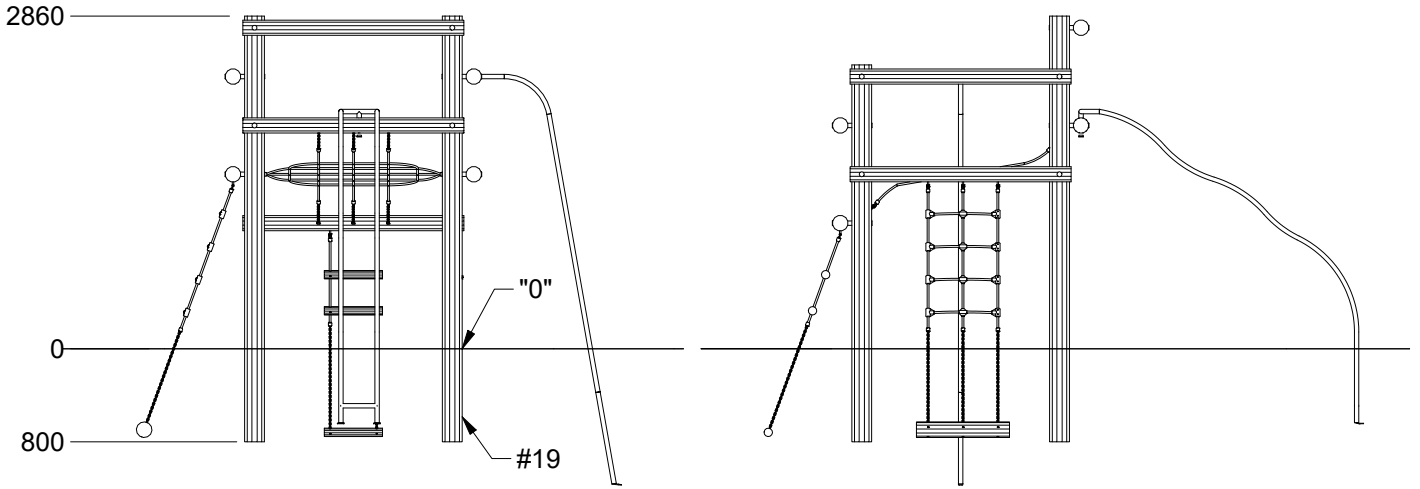

LE20406U  
LE20406

1/10

LE20406U  
LE20406

2

12t

36 m<sup>2</sup>

7,8x6,7x2,9 m

~605 kg

~0,15 m<sup>3</sup>

Ø18x366 cm

77 kg

Parts List		
QTY	PART NO	DESCRIP.
1	D11037	Ø120-140x1900mm, w. fittings
1	D11038	Ø120-140x1900mm, w. fittings
1	D11039	Ø120-140x1900mm, w. fittings
1	D11040	Ø120-140x1900mm, w. fittings
1	RS00034	Ø120/140mm
3	RS00039	Ø120/140mm
1	RS00053	Ø160-180x3660mm
1	RS00054	Ø160-180x3240mm
1	RS00055	Ø160-180x3240mm
1	RS00056	Ø160-180x3660mm

Parts List		
QTY	PART NO	DESCRIP.
1	D10021	Ladder
1	LE20370	Sliding pole
1	LE20372	Slide tubes
1	LE26004	Taifun climbing net
1	LE26021	Taifun net ladder, 1500mm

# LE20406U LE20406

Parts List		
QTY	PART NO	DESCRIP.
1	D11037	Ø120-140x1900mm, w. fittings
4	LE15108	Ø38x40mm
4	LE15256	M16x270mm
1	LE16098	M12x1,25mm nut
4	LE16100	M16 nut
8	LE16152	M16 - Ø30 mm
1	LE16167	M12 - Ø32 mm
9	LE16556	Ø42/38mm
1	LE20372	Slide tubes
1	RS00039	Ø120/140mm
1	RS00053	Ø160-180x3660mm
1	RS00056	Ø160-180x3660mm