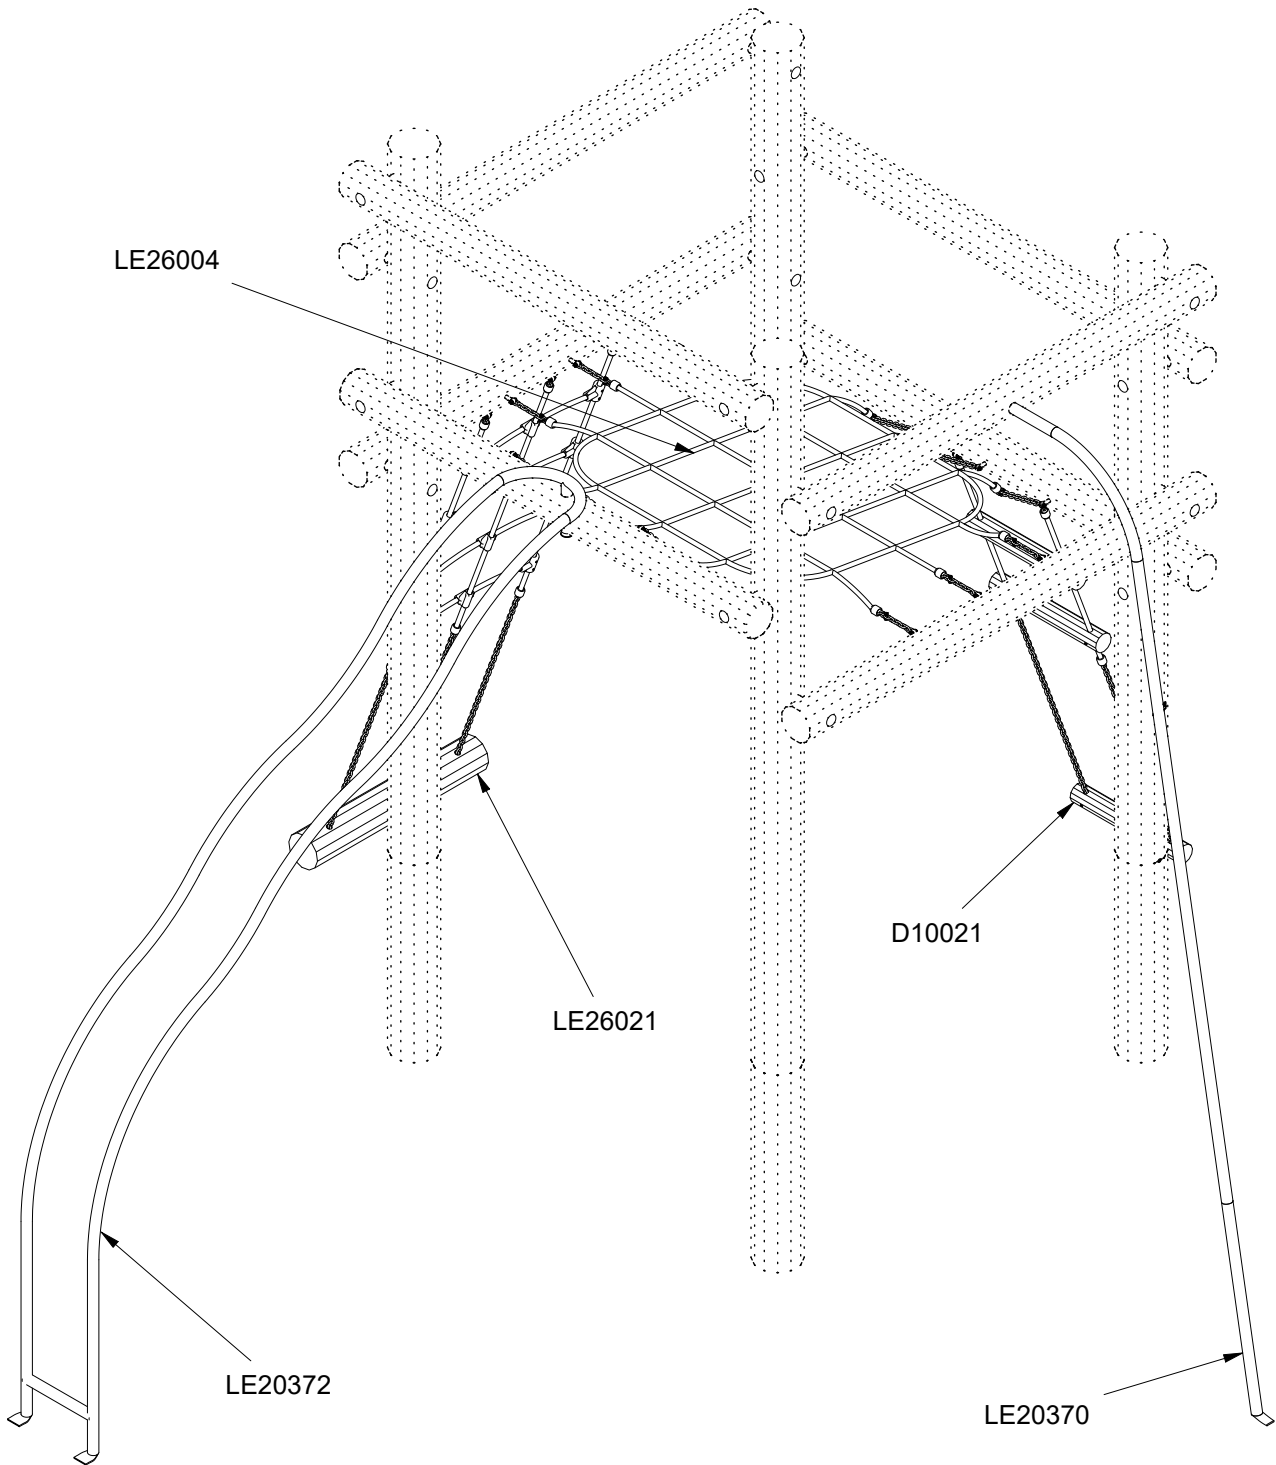

~0,15 m<sup>3</sup>

Ø18x366 cm

77 kg

Parts List		
QTY	PART NO	DESCRIP.
1	D11037	Ø120-140x1900mm, w. fittings
1	D11038	Ø120-140x1900mm, w. fittings
1	D11039	Ø120-140x1900mm, w. fittings
1	D11040	Ø120-140x1900mm, w. fittings
1	RS00034	Ø120/140mm
3	RS00039	Ø120/140mm
1	RS00053	Ø160-180x3660mm
1	RS00054	Ø160-180x3240mm
1	RS00055	Ø160-180x3240mm
1	RS00056	Ø160-180x3660mm

Parts List		
QTY	PART NO	DESCRIP.
1	D10021	Ladder
1	LE20370	Sliding pole
1	LE20372	Slide tubes
1	LE26004	Taifun climbing net
1	LE26021	Taifun net ladder, 1500mm

# LE20406U LE20406

Parts List		
QTY	PART NO	DESCRIP.
1	D11037	Ø120-140x1900mm, w. fittings
4	LE15108	Ø38x40mm
4	LE15256	M16x270mm
1	LE16098	M12x1,25mm nut
4	LE16100	M16 nut
8	LE16152	M16 - Ø30 mm
1	LE16167	M12 - Ø32 mm
9	LE16556	Ø42/38mm
1	LE20372	Slide tubes
1	RS00039	Ø120/140mm
1	RS00053	Ø160-180x3660mm
1	RS00056	Ø160-180x3660mm

Parts List		
QTY	PART NO	DESCRIP.
1	D10021	Ladder
1	D11039	Ø120-140x1900mm, w. fittings
2	LE13100	Shackle
4	LE15108	Ø38x40mm
4	LE15256	M16x270mm
4	LE16100	M16 nut
8	LE16152	M16 - Ø30 mm
2	LE16502	Spacer 6mm
8	LE16556	Ø42/38mm
1	LE16599	Sealtite 970 1,5ml
1	RS00039	Ø120/140mm
1	RS00054	Ø160-180x3240mm
1	RS00055	Ø160-180x3240mm