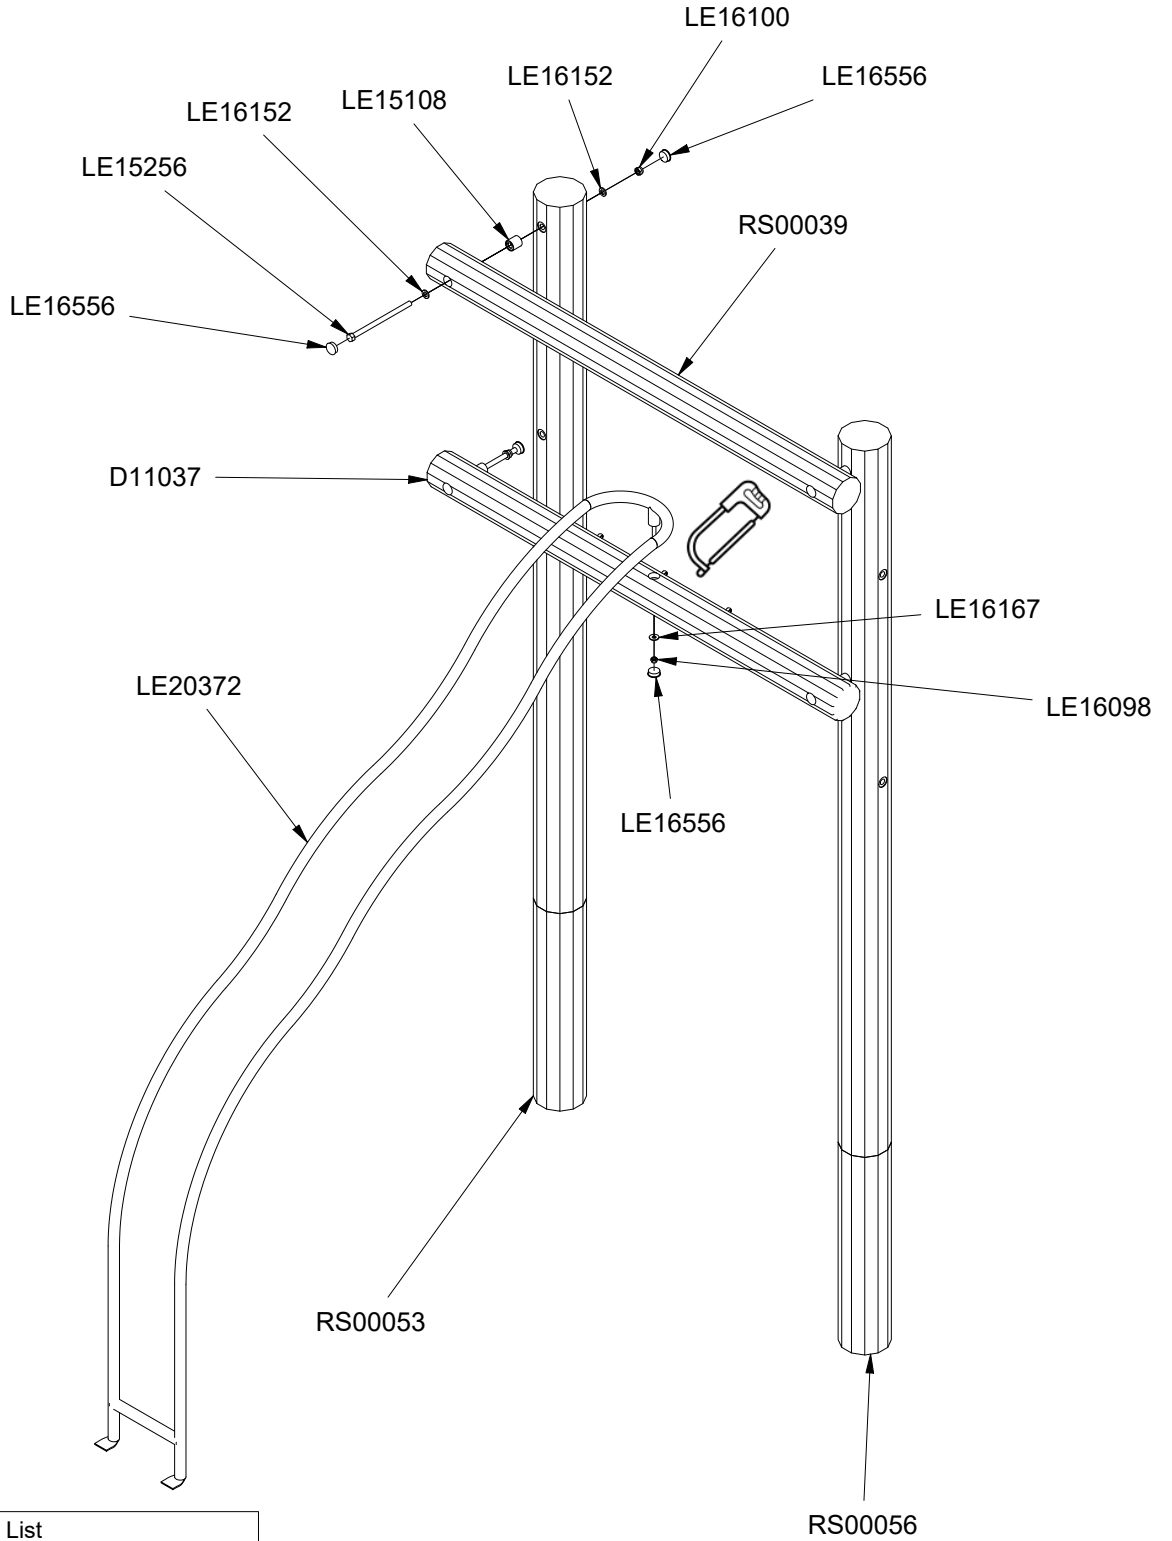

~0,15 m<sup>3</sup>

Ø18x366 cm

77 kg

Parts List		
QTY	PART NO	DESCRIP.
1	D11037	Ø120-140x1900mm, w. fittings
1	D11038	Ø120-140x1900mm, w. fittings
1	D11039	Ø120-140x1900mm, w. fittings
1	D11040	Ø120-140x1900mm, w. fittings
1	RS00034	Ø120/140mm
3	RS00039	Ø120/140mm
1	RS00053	Ø160-180x3660mm
1	RS00054	Ø160-180x3240mm
1	RS00055	Ø160-180x3240mm
1	RS00056	Ø160-180x3660mm

Parts List		
QTY	PART NO	DESCRIP.
1	D10021	Ladder
1	LE20370	Sliding pole
1	LE20372	Slide tubes
1	LE26004	Taifun climbing net
1	LE26021	Taifun net ladder, 1500mm

# LE20406U LE20406

Parts List		
QTY	PART NO	DESCRIP.
1	D11037	Ø120-140x1900mm, w. fittings
4	LE15108	Ø38x40mm
4	LE15256	M16x270mm
1	LE16098	M12x1,25mm nut
4	LE16100	M16 nut
8	LE16152	M16 - Ø30 mm
1	LE16167	M12 - Ø32 mm
9	LE16556	Ø42/38mm
1	LE20372	Slide tubes
1	RS00039	Ø120/140mm
1	RS00053	Ø160-180x3660mm
1	RS00056	Ø160-180x3660mm

LE20406U  
LE20406

Parts List

QTY	PART NO	DESCRIP.
1	D11038	Ø120-140x1900mm, w. fittings
4	LE15108	Ø38x40mm
4	LE15256	M16x270mm
1	LE16098	M12x1,25mm nut
4	LE16100	M16 nut
8	LE16152	M16 - Ø30 mm
1	LE16167	M12 - Ø32 mm
9	LE16556	Ø42/38mm
1	LE20370	Sliding pole
1	RS00034	Ø120/140mm
1	RS00055	Ø160-180x3240mm
1	RS00056	Ø160-180x3660mm