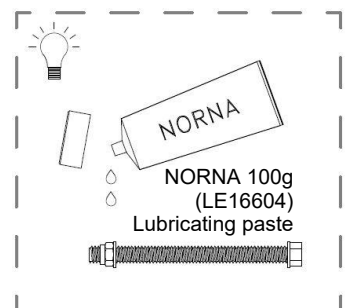

LE20406U  
LE20406

1/10

LE20406U  
LE20406

2

12t

36 m<sup>2</sup>

7,8x6,7x2,9 m

~605 kg

~0,15 m<sup>3</sup>

Ø18x366 cm

77 kg

Parts List		
QTY	PART NO	DESCRIP.
1	D11037	Ø120-140x1900mm, w. fittings
1	D11038	Ø120-140x1900mm, w. fittings
1	D11039	Ø120-140x1900mm, w. fittings
1	D11040	Ø120-140x1900mm, w. fittings
1	RS00034	Ø120/140mm
3	RS00039	Ø120/140mm
1	RS00053	Ø160-180x3660mm
1	RS00054	Ø160-180x3240mm
1	RS00055	Ø160-180x3240mm
1	RS00056	Ø160-180x3660mm

Parts List		
QTY	PART NO	DESCRIP.
1	D10021	Ladder
1	LE20370	Sliding pole
1	LE20372	Slide tubes
1	LE26004	Taifun climbing net
1	LE26021	Taifun net ladder, 1500mm

# LE20406U LE20406

Parts List		
QTY	PART NO	DESCRIP.
1	D11037	Ø120-140x1900mm, w. fittings
4	LE15108	Ø38x40mm
4	LE15256	M16x270mm
1	LE16098	M12x1,25mm nut
4	LE16100	M16 nut
8	LE16152	M16 - Ø30 mm
1	LE16167	M12 - Ø32 mm
9	LE16556	Ø42/38mm
1	LE20372	Slide tubes
1	RS00039	Ø120/140mm
1	RS00053	Ø160-180x3660mm
1	RS00056	Ø160-180x3660mm