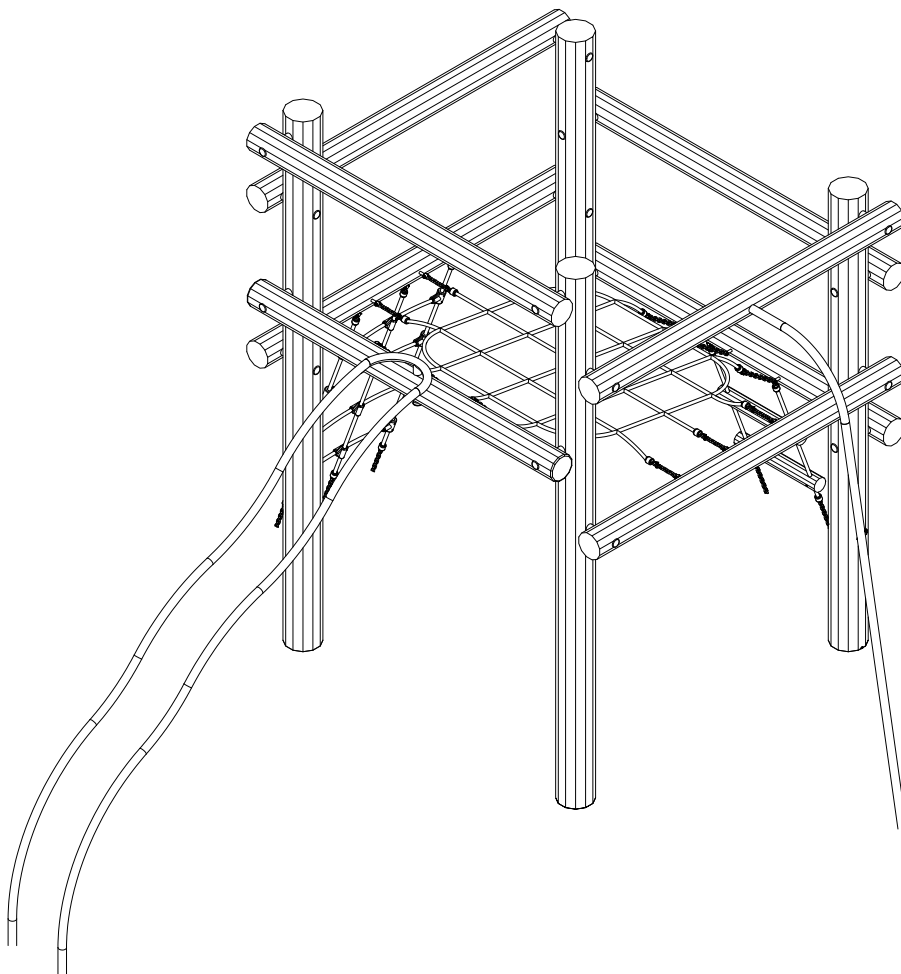

LE20406U  
LE20406

1/10

LE20406U  
LE20406

2

12t

36 m<sup>2</sup>

7,8x6,7x2,9 m

~605 kg

~0,15 m<sup>3</sup>

Ø18x366 cm

77 kg

Parts List		
QTY	PART NO	DESCRIP.
1	D11037	Ø120-140x1900mm, w. fittings
1	D11038	Ø120-140x1900mm, w. fittings
1	D11039	Ø120-140x1900mm, w. fittings
1	D11040	Ø120-140x1900mm, w. fittings
1	RS00034	Ø120/140mm
3	RS00039	Ø120/140mm
1	RS00053	Ø160-180x3660mm
1	RS00054	Ø160-180x3240mm
1	RS00055	Ø160-180x3240mm
1	RS00056	Ø160-180x3660mm

Parts List		
QTY	PART NO	DESCRIP.
1	D10021	Ladder
1	LE20370	Sliding pole
1	LE20372	Slide tubes
1	LE26004	Taifun climbing net
1	LE26021	Taifun net ladder, 1500mm

# LE20406U LE20406

Parts List		
QTY	PART NO	DESCRIP.
1	D11037	Ø120-140x1900mm, w. fittings
4	LE15108	Ø38x40mm
4	LE15256	M16x270mm
1	LE16098	M12x1,25mm nut
4	LE16100	M16 nut
8	LE16152	M16 - Ø30 mm
1	LE16167	M12 - Ø32 mm
9	LE16556	Ø42/38mm
1	LE20372	Slide tubes
1	RS00039	Ø120/140mm
1	RS00053	Ø160-180x3660mm
1	RS00056	Ø160-180x3660mm