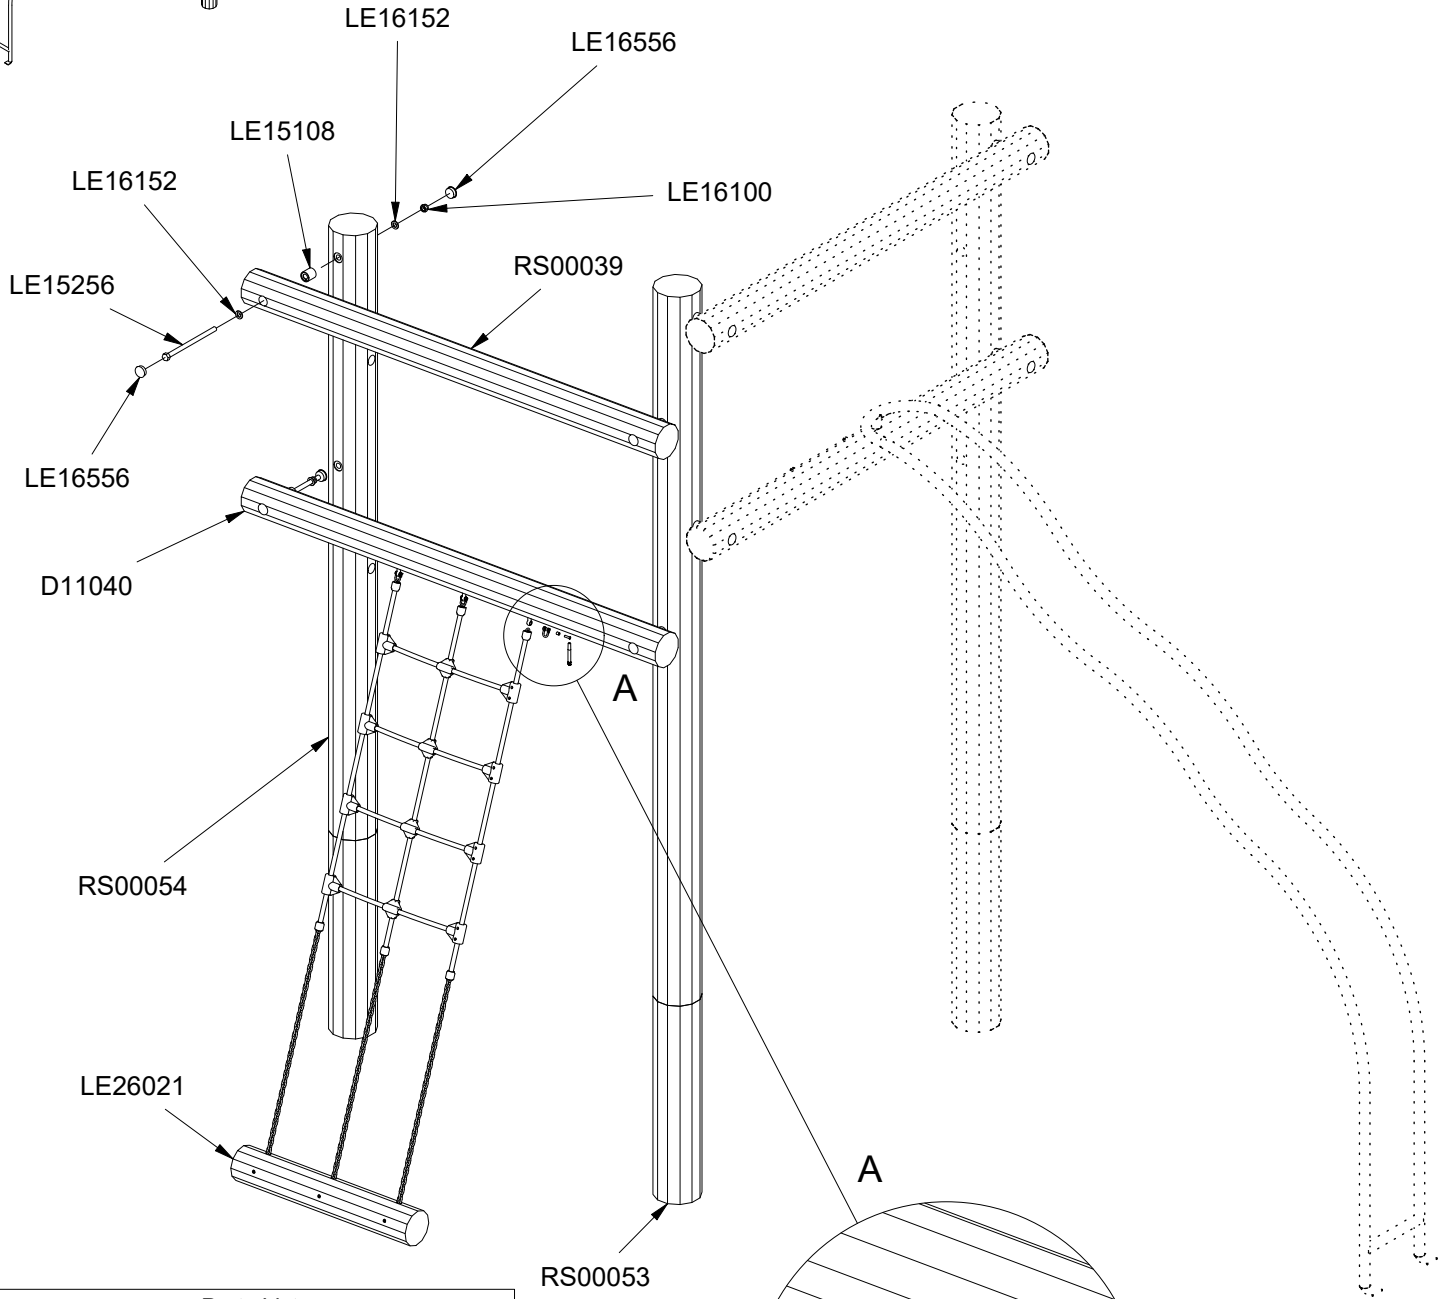

~0,15 m<sup>3</sup>

Ø18x366 cm

77 kg

Parts List		
QTY	PART NO	DESCRIP.
1	D11037	Ø120-140x1900mm, w. fittings
1	D11038	Ø120-140x1900mm, w. fittings
1	D11039	Ø120-140x1900mm, w. fittings
1	D11040	Ø120-140x1900mm, w. fittings
1	RS00034	Ø120/140mm
3	RS00039	Ø120/140mm
1	RS00053	Ø160-180x3660mm
1	RS00054	Ø160-180x3240mm
1	RS00055	Ø160-180x3240mm
1	RS00056	Ø160-180x3660mm

Parts List		
QTY	PART NO	DESCRIP.
1	D10021	Ladder
1	LE20370	Sliding pole
1	LE20372	Slide tubes
1	LE26004	Taifun climbing net
1	LE26021	Taifun net ladder, 1500mm

# LE20406U LE20406

Parts List		
QTY	PART NO	DESCRIP.
1	D11037	Ø120-140x1900mm, w. fittings
4	LE15108	Ø38x40mm
4	LE15256	M16x270mm
1	LE16098	M12x1,25mm nut
4	LE16100	M16 nut
8	LE16152	M16 - Ø30 mm
1	LE16167	M12 - Ø32 mm
9	LE16556	Ø42/38mm
1	LE20372	Slide tubes
1	RS00039	Ø120/140mm
1	RS00053	Ø160-180x3660mm
1	RS00056	Ø160-180x3660mm

LE20406U  
LE20406

Parts List

QTY	PART NO	DESCRIP.
1	D11038	Ø120-140x1900mm, w. fittings
4	LE15108	Ø38x40mm
4	LE15256	M16x270mm
1	LE16098	M12x1,25mm nut
4	LE16100	M16 nut
8	LE16152	M16 - Ø30 mm
1	LE16167	M12 - Ø32 mm
9	LE16556	Ø42/38mm
1	LE20370	Sliding pole
1	RS00034	Ø120/140mm
1	RS00055	Ø160-180x3240mm
1	RS00056	Ø160-180x3660mm