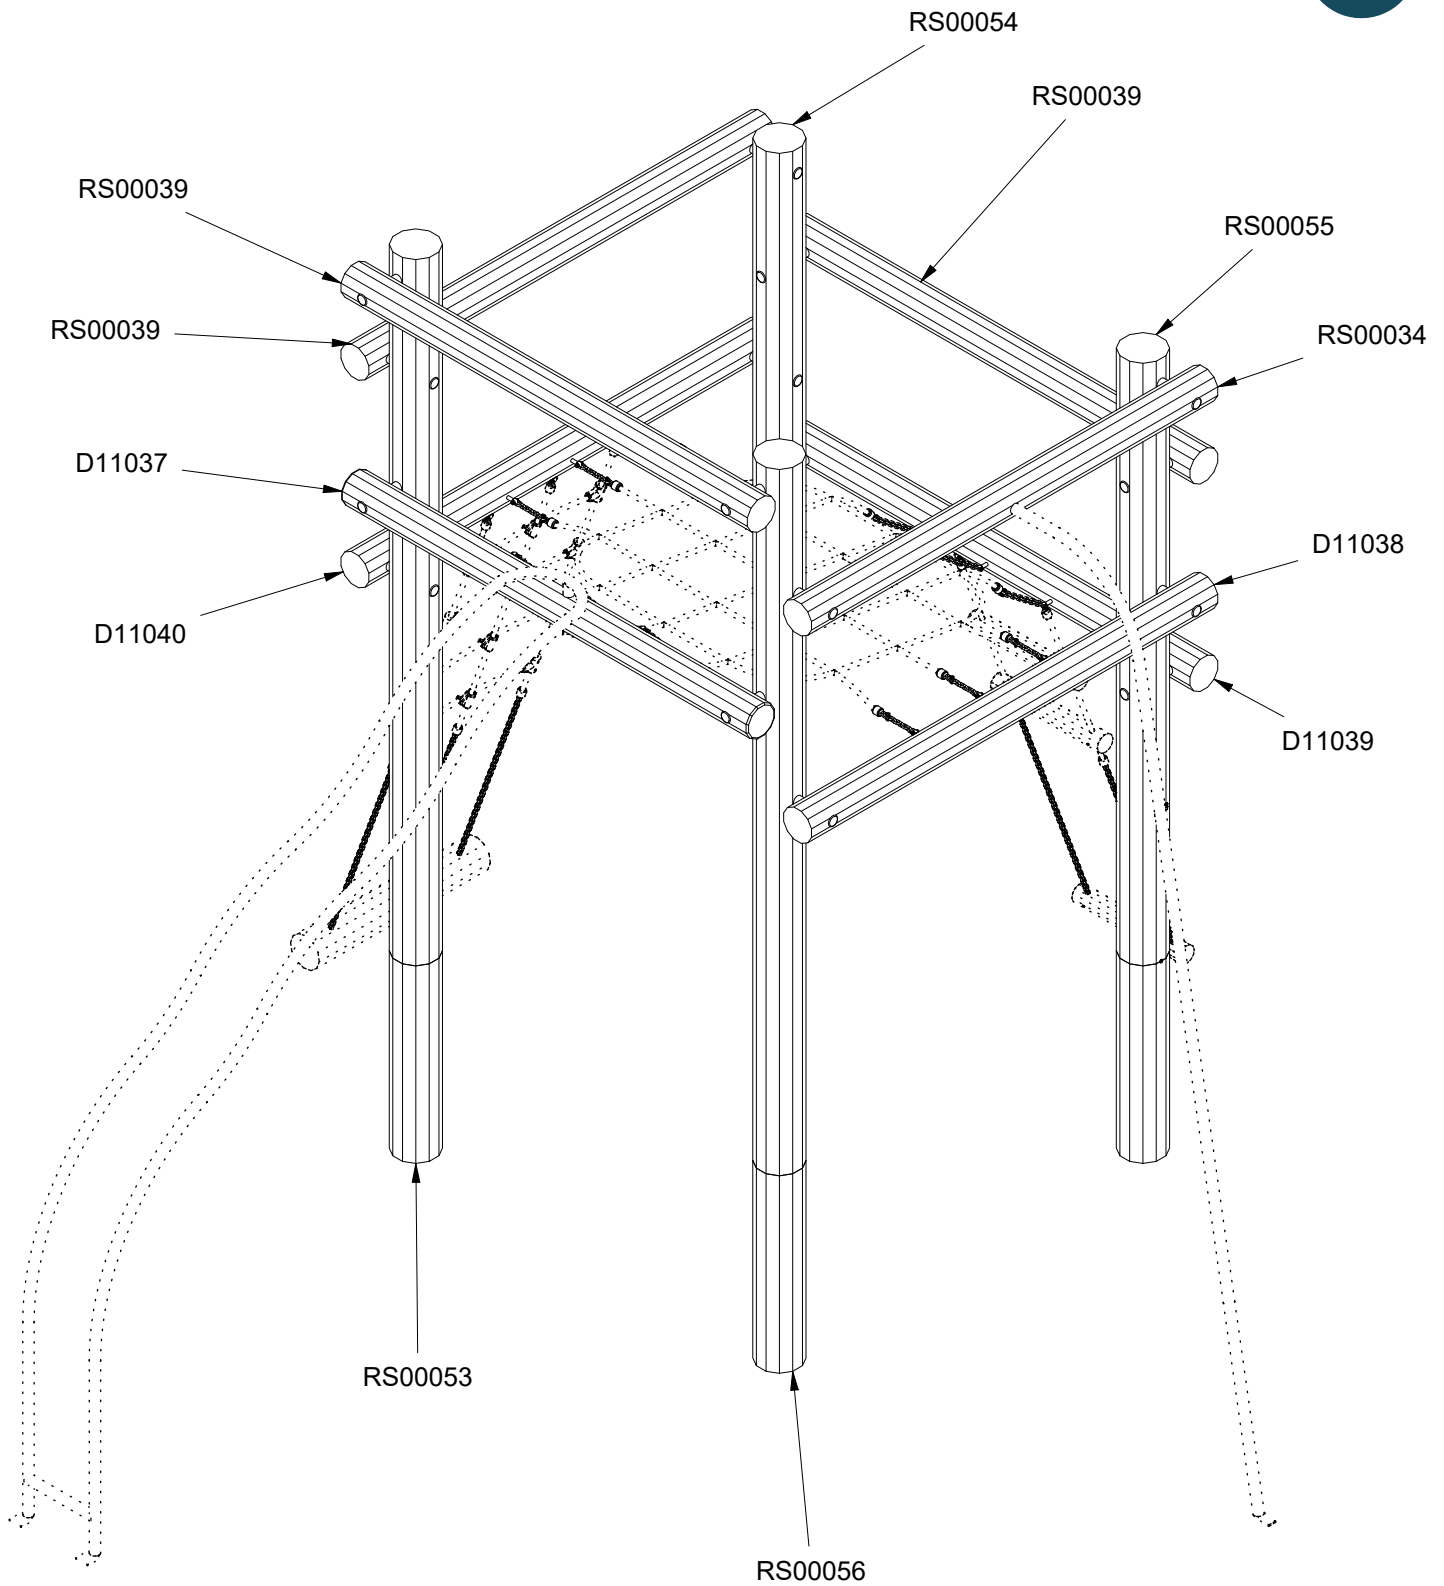

LE20406U  
LE20406

1/10

LE20406U  
LE20406

2

12t

36 m<sup>2</sup>

7,8x6,7x2,9 m

~605 kg

~0,15 m<sup>3</sup>

Ø18x366 cm

77 kg

Parts List		
QTY	PART NO	DESCRIP.
1	D11037	Ø120-140x1900mm, w. fittings
1	D11038	Ø120-140x1900mm, w. fittings
1	D11039	Ø120-140x1900mm, w. fittings
1	D11040	Ø120-140x1900mm, w. fittings
1	RS00034	Ø120/140mm
3	RS00039	Ø120/140mm
1	RS00053	Ø160-180x3660mm
1	RS00054	Ø160-180x3240mm
1	RS00055	Ø160-180x3240mm
1	RS00056	Ø160-180x3660mm

Parts List		
QTY	PART NO	DESCRIP.
1	D10021	Ladder
1	LE20370	Sliding pole
1	LE20372	Slide tubes
1	LE26004	Taifun climbing net
1	LE26021	Taifun net ladder, 1500mm

# LE20406U LE20406

Parts List		
QTY	PART NO	DESCRIP.
1	D11037	Ø120-140x1900mm, w. fittings
4	LE15108	Ø38x40mm
4	LE15256	M16x270mm
1	LE16098	M12x1,25mm nut
4	LE16100	M16 nut
8	LE16152	M16 - Ø30 mm
1	LE16167	M12 - Ø32 mm
9	LE16556	Ø42/38mm
1	LE20372	Slide tubes
1	RS00039	Ø120/140mm
1	RS00053	Ø160-180x3660mm
1	RS00056	Ø160-180x3660mm