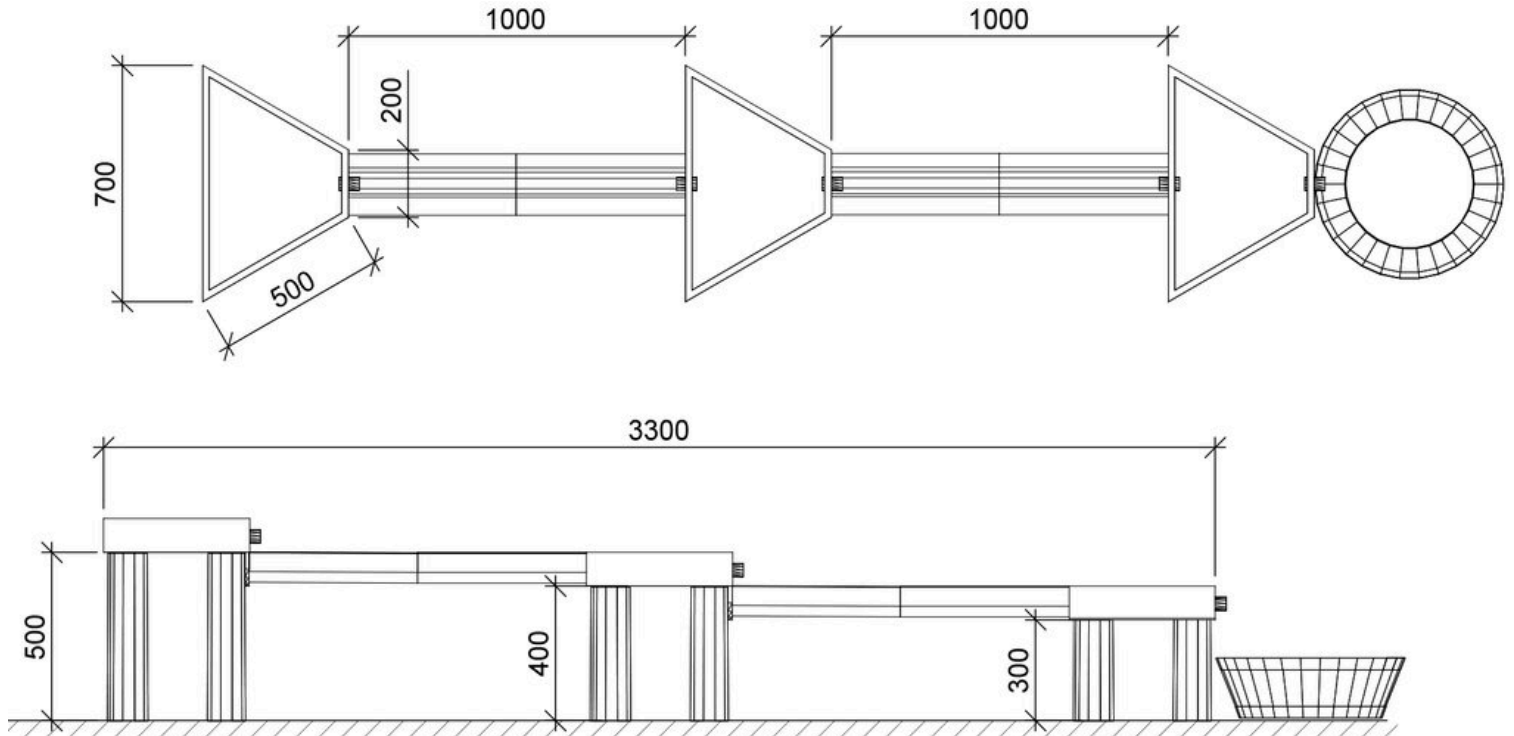

Assembly time

Installation
Robinia in ground

Largest part

Number of installers

Concrete

Heaviest part