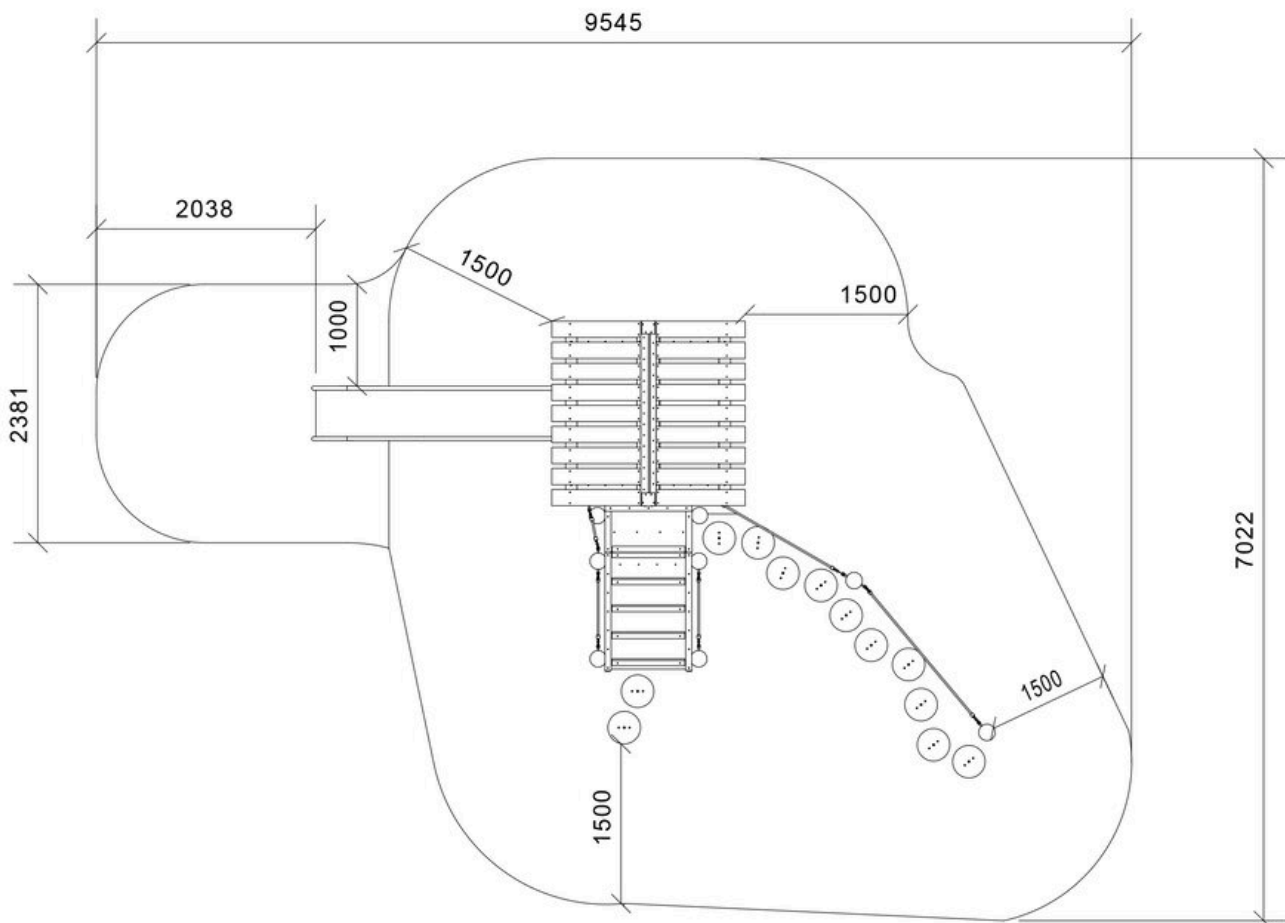

Assembly time
27,5 hours

Installation
Robinia in ground

Largest part
260 x 50 x 200 cm

Number of installers
2

Concrete
0,38 m³

Heaviest part
120 kg