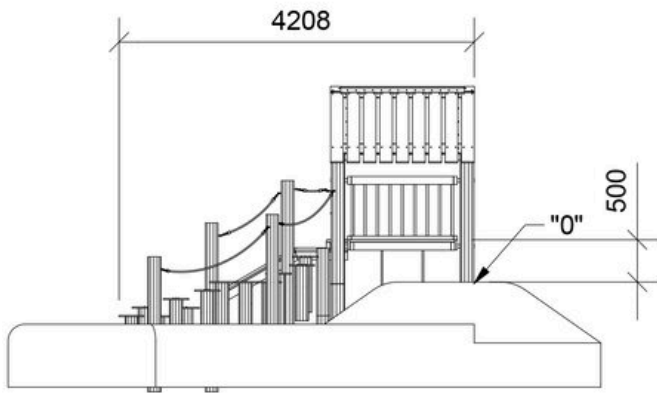

Assembly time
27,5 hours

Installation
Robinia in ground

Largest part
260 x 50 x 200 cm

Number of installers
2

Concrete
0,38 m³

Heaviest part
120 kg