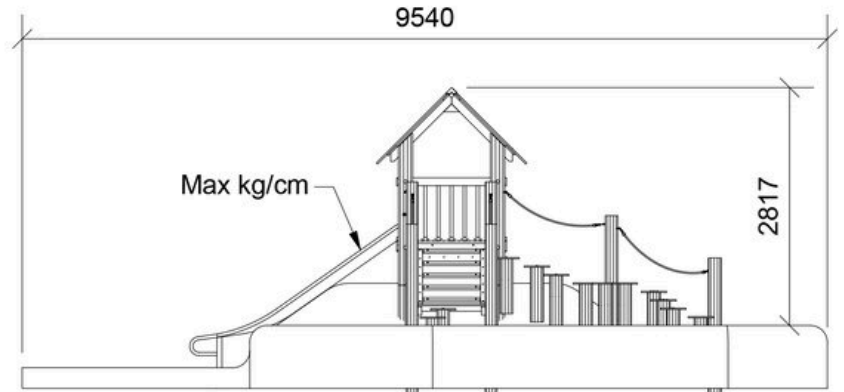

Assembly time
27,5 hours

Installation
Robinia in ground

Largest part
260 x 50 x 200 cm

Number of installers
2

Concrete
0,38 m³

Heaviest part
120 kg