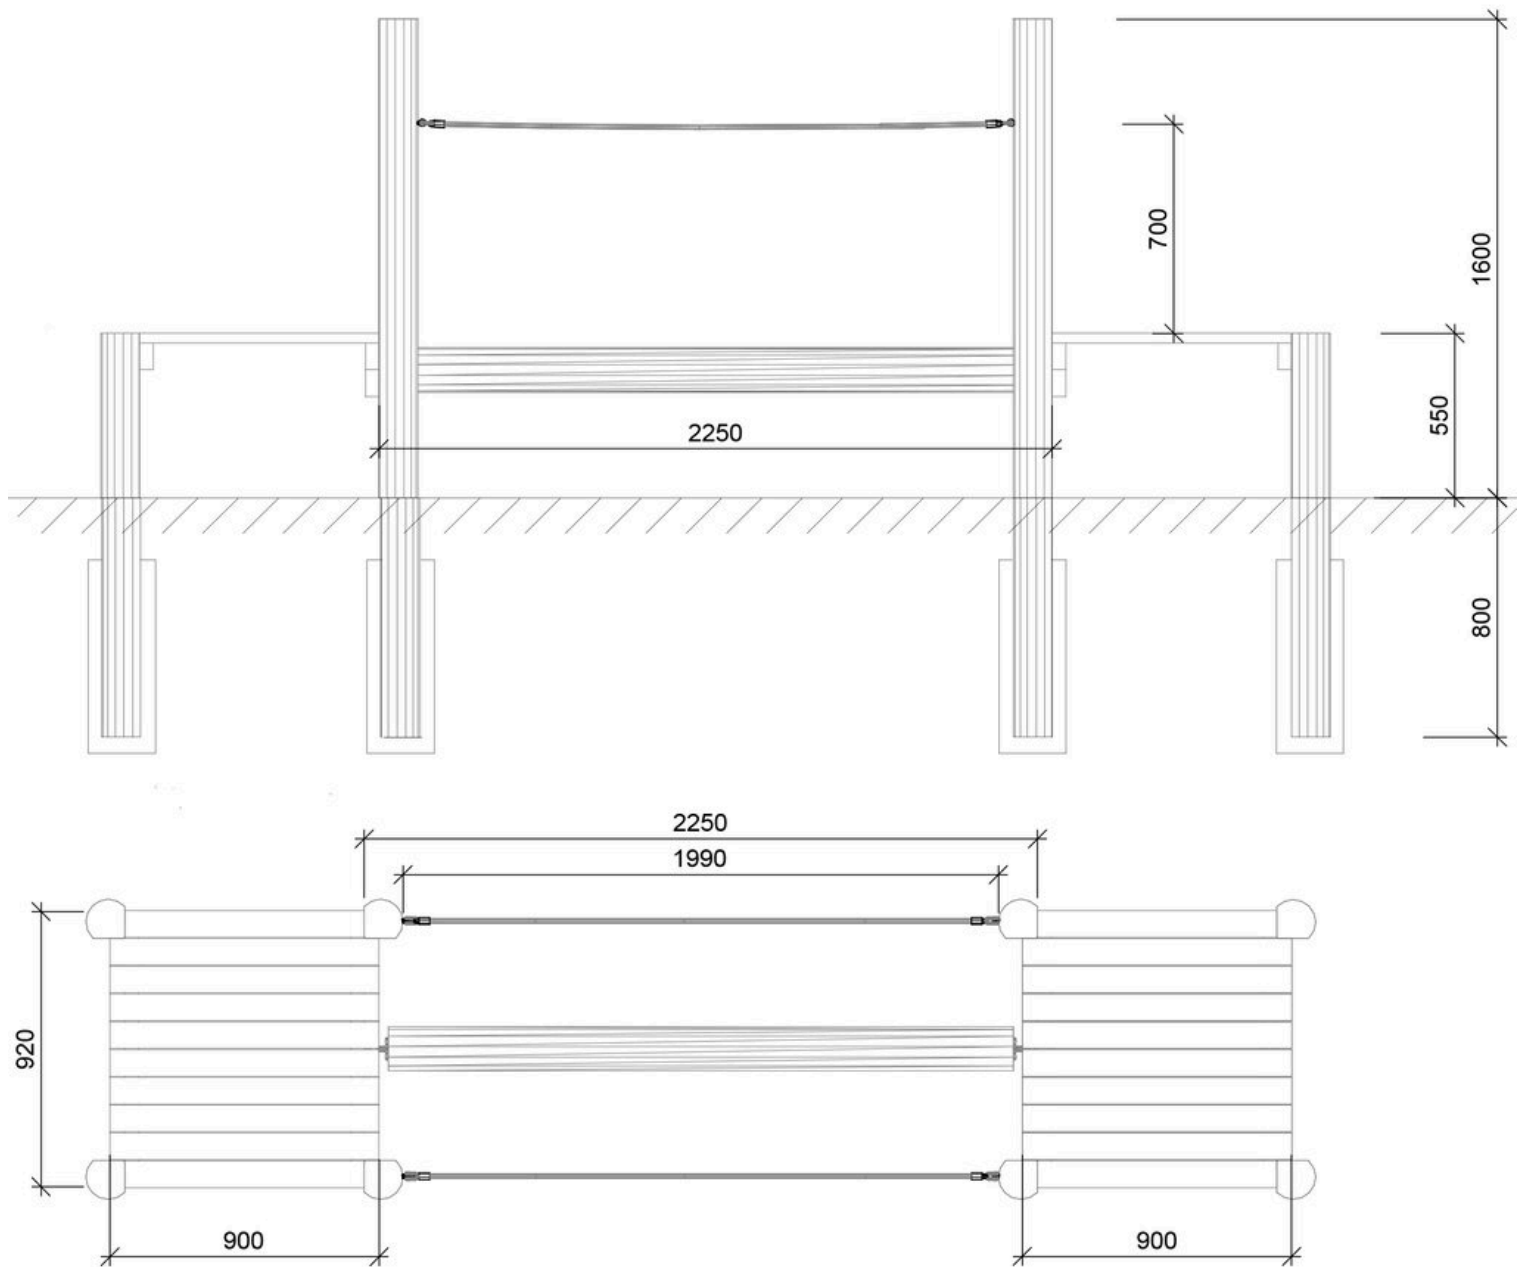

Click or scan

Product description

Age	4+
Number of users	4
Color	Uncolored
Primary materials	Robinia, Heartwood pine, Taifun
Installation	Robinia in ground
Fall height	0,6 m
Dimensions	4 x 0,92 x 1,6 m
Fall area	
Minimum area	x x m

Variation	Color	Installation
LE20926	Chestnut	Robinia in ground

Warranty ([Terms and conditions](#))

Robinia	15 years
Heartwood pine	10 years
Taifun	5 years

Assembly time

Installation
Robinia in ground

Largest part

Number of installers

Concrete

Heaviest part