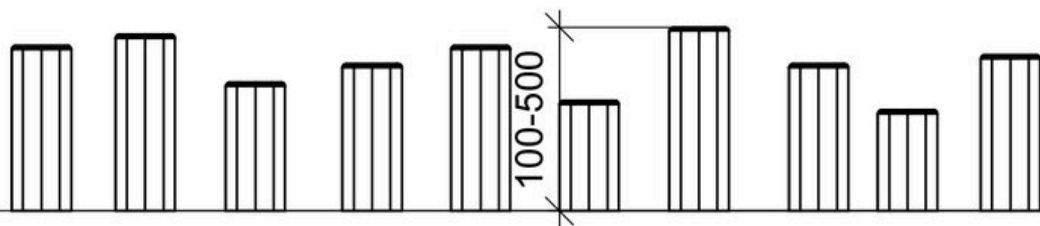

### Product description

Age	3+
Number of users	3
Color	Uncolored
Primary materials	Robinia
Installation	Robinia in ground
Fall height	0,6 m
Dimensions	x x 0,5 m
Fall area	
Minimum area	5,8 x 3,9 x 0,5 m

Variation	Color	Installation
LE20520	Chestnut	Robinia in ground

<b>Warranty</b> ( <a href="#">Terms and conditions</a> )	
Robinia	15 years

1:30

1:50

Assembly time

Installation  
**Robinia in ground**

Largest part