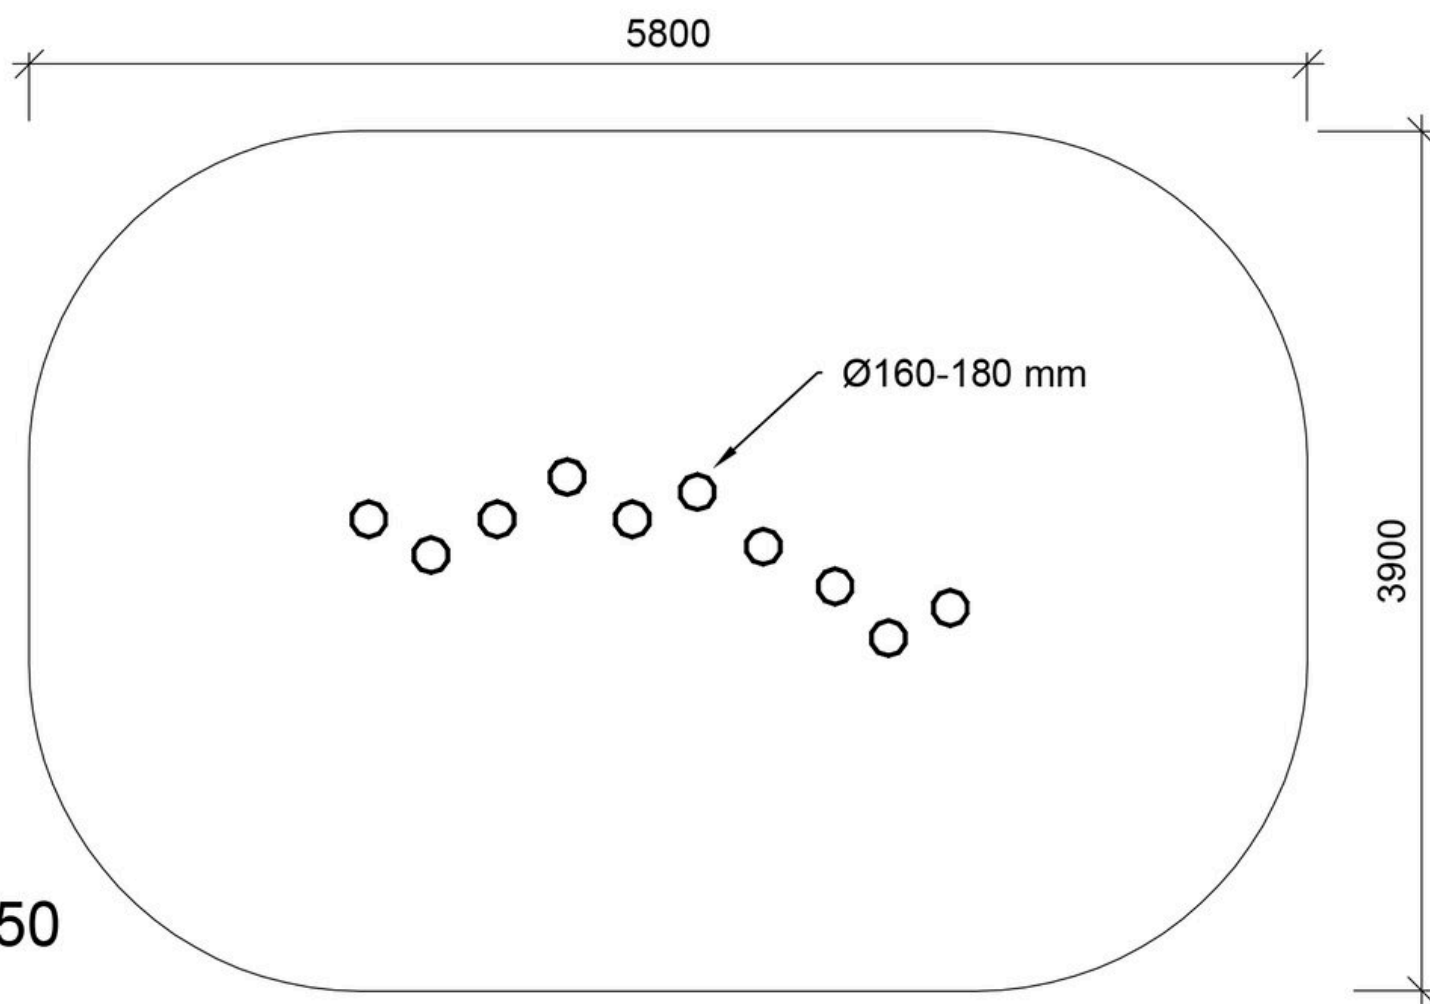

### Product description

Age	3+
Number of users	3
Color	Uncolored
Primary materials	Robinia
Installation	Robinia in ground
Fall height	0,6 m
Dimensions	x x 0,5 m
Fall area	
Minimum area	5,8 x 3,9 x 0,5 m

Variation	Color	Installation
LE20520	Chestnut	Robinia in ground

<b>Warranty</b> ( <a href="#">Terms and conditions</a> )	
Robinia	15 years

1:30

1:50

Assembly time

Installation  
**Robinia in ground**

Largest part

Number of installers

Concrete

Heaviest part