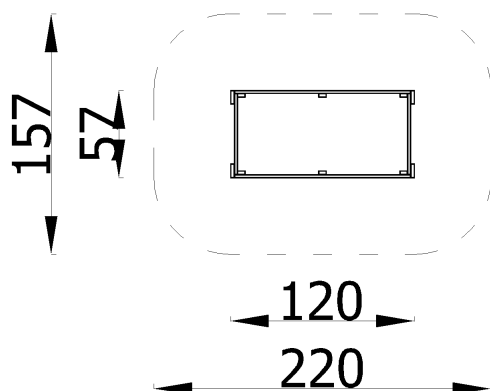

Terra Vegetable Bed, large 58402

DESCRIPTION

The unit is made of impregnated pine boards. All fasteners and fittings weatherproof and UV-resistant. Free-standing unit.

INFORMATION

Number of users	4
Age range	1 - 7
Device dimensions [m]	1.2 x 0.57 x 0.25
Compliance with the norm	EN 71

SAFETY SURFACE

Zone	Max height of fall [m]	Area [m ²]	Perimeter of safety zone [m]
A		3.3	6.7
B			
C			