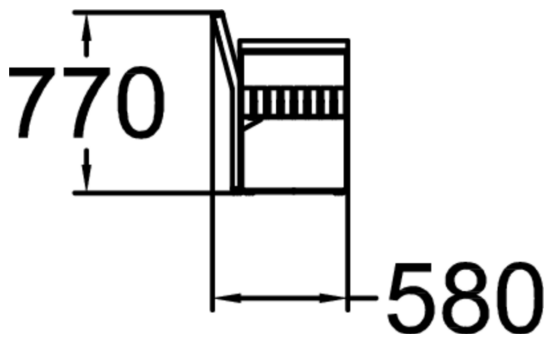

Bench 3-seater, full size backrest, 2 sidetable handrest

The Momentum Bench 061102M embodies the spirit of Scandinavian design, combining playful minimalism with a warm and contemporary aesthetic that enriches urban settings. This model is designed to offer comfortable seating with a full-size backrest option, and two wide hand rests that work as a small side table. Therefore providing a blend of support and comfort, making it ideal for compact spaces, pathways, and communal areas where versatility is key. Crafted from glue-laminated northern pine, the wooden seat planks are finished in a natural tone or treated with paint or linseed oil for a refined look. The 061102M features a wider 8mm metal frame that is 120 in width in powder-coated metal, available in dark grey, black, or custom colour options, enhancing durability and style. The bench is part of a modular system, allowing seamless integration with other Momentum elements to create cohesive outdoor arrangements. Installation options include free-standing, surface fixation, and ground mounting with underground legs, ensuring adaptability to various environments and

Product length, mm	1800
Product width, mm	580
Product height, mm	770
Foundation options	ground_anchoring surface_mounting
Wood	 nding
Metal	