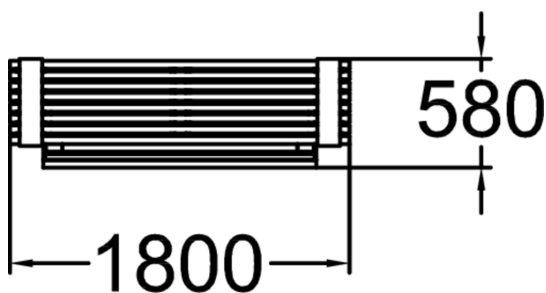

Bench 3-seater, full size backrest, 2 sidetable handrest

The Momentum Bench 061102M embodies the spirit of Scandinavian design, combining playful minimalism with a warm and contemporary aesthetic that enriches urban settings. This model is designed to offer comfortable seating with a full-size backrest option, and two wide hand rests that work as a small side table. Therefore providing a blend of support and comfort, making it ideal for compact spaces, pathways, and communal areas where versatility is key. Crafted from glue-laminated northern pine, the wooden seat planks are finished in a natural tone or treated with paint or linseed oil for a refined look. The 061102M features a wider 8mm metal frame that is 120 in width in powder-coated metal, available in dark grey, black, or custom colour options, enhancing durability and style. The bench is part of a modular system, allowing seamless integration with other Momentum elements to create cohesive outdoor arrangements. Installation options include free-standing, surface fixation, and ground mounting with underground legs, ensuring adaptability to various environments and

Product length, mm	1800
Product width, mm	580
Product height, mm	770
Foundation options	ground_anchoring surface_mounting
Wood	 nding
Metal	