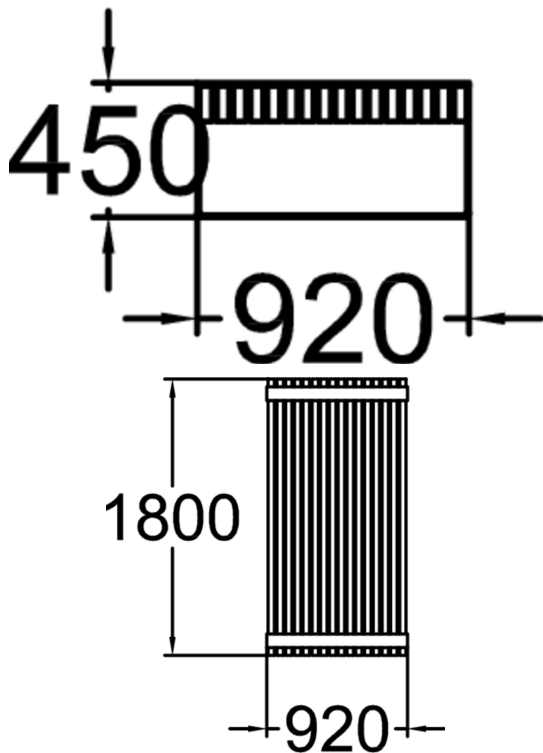

The Momentum Divan 061106M features a unique, wide, and double-sided bench, making it ideal for gathering spaces or urban pathways where social interaction and convenience are key. The bench is crafted with glue-laminated northern pine seat planks, sized at 1800x42x120, available in natural tones or treated with paint or linseed oil for added refinement and durability. The 061106M model includes an 8mm metal frame with a 90mm width, powder-coated in dark grey, black, or custom colours to suit various design contexts. Designed with modularity in mind, this divan adds a practical dimension to encouraging conversations and social connections. Installation options include free-standing, surface fixation, and ground mounting with long underground legs, ensuring stability and adaptability in different urban settings. The Momentum Bench reflects the core principles of Scandinavian design, blending playful minimalism with a warm, contemporary feel that enhances any urban environment.

Product length, mm	1800
Product width, mm	916
Product height, mm	458
Foundation options	ground_anchoring surface_mounting
Wood	🌲🌲🌲 ending
Metal	🔩🔩