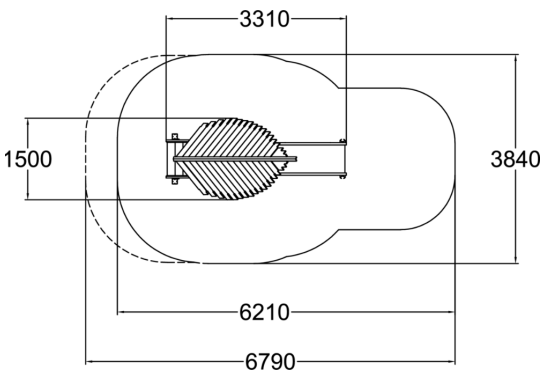

-  Roofs
1
-  Slides
1
-  Towers
1

Fairy's Burrow is a lovely slide, straight from a story-book, that will fit into a small space. This playground equipment for younger children includes small steps, a covered, 870 mm high platform and a low slide. The platform's leafy roof and wooden fences give wings to the imagination and lead to all sorts of exciting imaginative games. Structure of the slides is curved laminated wood and the gliding surface is stainless steel. All Flora products are modular, and all parts are factory-made which guarantees an easy access and exchangeability of spare parts. The product is manufactured from locally sourced nordic pine. Available in Natural Tone and Flora Brown.

Number of users	4
Product length, mm	3310
Product width, mm	1500
Product height, mm	3200
Impact area, m ²	19.1
Falling space, m ²	21.3
Height required, mm	3200
Max. free fall height, mm	1000
Safety info	EN 1176-1, 3 TÜV
Installation time (for 1), H	8
Foundation options	deep_mounting surface_mounting
Wood	
Metal	