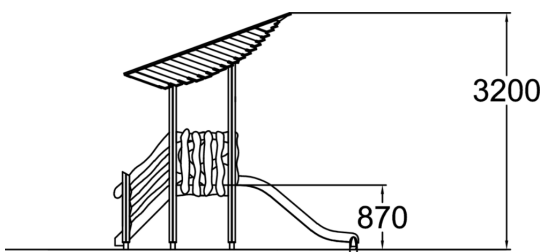

-  Roofs
1
-  Slides
1
-  Towers
1

Fairy's Burrow is a lovely slide, straight from a story-book, that will fit into a small space. This playground equipment for younger children includes small steps, a covered, 870 mm high platform and a low slide. The platform's leafy roof and wooden fences give wings to the imagination and lead to all sorts of exciting imaginative games. Structure of the slides is curved laminated wood and the gliding surface is stainless steel. All Flora products are modular, and all parts are factory-made which guarantees an easy access and exchangeability of spare parts. The product is manufactured from locally sourced nordic pine. Available in Natural Tone and Flora Brown.

Number of users	4
Product length, mm	3310
Product width, mm	1500
Product height, mm	3200
Impact area, m ²	19.1
Falling space, m ²	21.3
Height required, mm	3200
Max. free fall height, mm	1000
Safety info	EN 1176-1, 3 TÜV
Installation time (for 1), H	8
Foundation options	deep_mounting surface_mounting
Wood	
Metal	