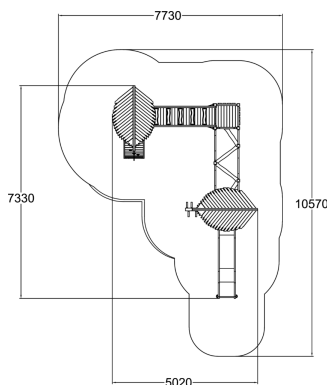

-  Balancing
1
-  Bridges
2
-  Climbing
4
-  Roofs
2
-  Slides
1
-  Towers
3

Goblin's Forest is a multifunctional piece of playground equipment with many options that develop children's motor skills and are suitable for climbers of different levels. It includes two 1470 mm high, covered towers that can be reached by a climbing wall, a climbing ramp, a peg ladder, or a normal ladder. Access from one tower to the other is by balancing on a rung bridge or a zig-zag crossing. An exciting, long slide is guaranteed to give a thrilling ride. The fact that the various climbing sections are organized in the form of routes provides diverse forms of exercise and fosters the children's imaginations. The Goblin's Forest settles smoothly into its environment, and the imagination is the only limit beneath its lovely leafy roofs. When the product is placed in a kindergarten yard, please consider adding safety bridges (A10376) under the zig-zag and step bridge crossings. The product is manufactured from locally sourced nordic pine. Available in Natural Tone and Flora Brown.

User age	3+
Number of users	11
Product length, mm	5020
Product width, mm	7330
Product height, mm	3820
Impact area, m ²	52.6
Falling space, m ²	52.9
Max. free fall height, mm	2190
Safety info	EN 1176-1 TÜV
Installation time (for 1), H	22.5
Foundation options	deep_mounting surface_mounting
Wood	
Metal	
Colour of walls and HPL	
Ropes	