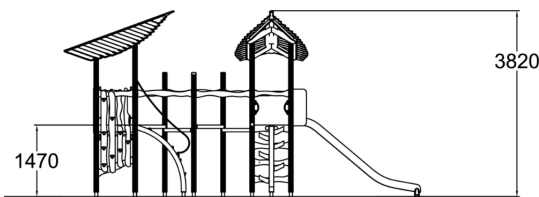

-  Balancing
1
-  Bridges
2
-  Climbing
4
-  Roofs
2
-  Slides
1
-  Towers
3

Goblin's Forest is a multifunctional piece of playground equipment with many options that develop children's motor skills and are suitable for climbers of different levels. It includes two 1470 mm high, covered towers that can be reached by a climbing wall, a climbing ramp, a peg ladder, or a normal ladder. Access from one tower to the other is by balancing on a rung bridge or a zig-zag crossing. An exciting, long slide is guaranteed to give a thrilling ride. The fact that the various climbing sections are organized in the form of routes provides diverse forms of exercise and fosters the children's imaginations. The Goblin's Forest settles smoothly into its environment, and the imagination is the only limit beneath its lovely leafy roofs. When the product is placed in a kindergarten yard, please consider adding safety bridges (A10376) under the zig-zag and step bridge crossings. The product is manufactured from locally sourced nordic pine. Available in Natural Tone and Flora Brown.

User age	3+
Number of users	11
Product length, mm	5020
Product width, mm	7330
Product height, mm	3820
Impact area, m ²	52.6
Falling space, m ²	52.9
Max. free fall height, mm	2190
Safety info	EN 1176-1 TÜV
Installation time (for 1), H	22.5
Foundation options	deep_mounting surface_mounting
Wood	
Metal	
Colour of walls and HPL	
Ropes	