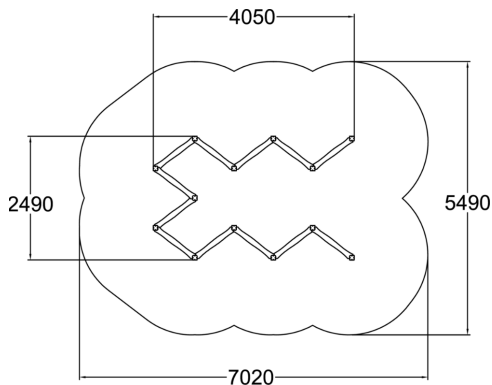

175535M

Goblin's Track

The Goblin's Track is a balancing track set at a height of 560 mm, consisting of 12 beams. It can fit several children at a time. Traversing the track develops the children's sense of balance and motor skills. The shape of the track fuels the kids' imaginations, turning it into a wide variety of things: horse pens, garages, rows of houses... Older kids may want to use the track just for hanging out. The product is manufactured from locally sourced nordic pine. Available in Natural Tone and Flora Brown.

User age	3+
Number of users	12
Product length, mm	4050
Product width, mm	2490
Product height, mm	550
Falling space, m ²	34.1
Height required, mm	2290
Max. free fall height, mm	490
Safety info	EN 1176-1 TÜV
Installation time (for 1), H	4
Foundation options	deep_mounting surface_mounting
Wood	
Metal	