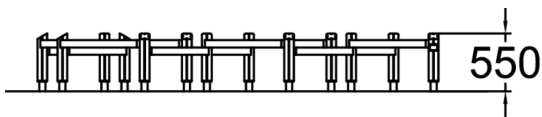

175535M

Goblin's Track

The Goblin's Track is a balancing track set at a height of 560 mm, consisting of 12 beams. It can fit several children at a time. Traversing the track develops the children's sense of balance and motor skills. The shape of the track fuels the kids' imaginations, turning it into a wide variety of things: horse pens, garages, rows of houses... Older kids may want to use the track just for hanging out. The product is manufactured from locally sourced nordic pine. Available in Natural Tone and Flora Brown.

User age	3+
Number of users	12
Product length, mm	4050
Product width, mm	2490
Product height, mm	550
Falling space, m ²	34.1
Height required, mm	2290
Max. free fall height, mm	490
Safety info	EN 1176-1 TÜV
Installation time (for 1), H	4
Foundation options	deep_mounting surface_mounting
Wood	
Metal	