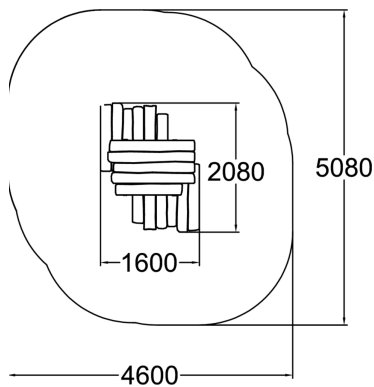

User age	1+
Number of users	6
Product length, mm	2080
Product width, mm	1600
Product height, mm	580
Falling space, m ²	19.7
Height required, mm	2080
Max. free fall height, mm	580
Safety info	EN 1176-1 TÜV
Installation time (for 1), H	1
Foundation options	deep_mounting surface_mounting