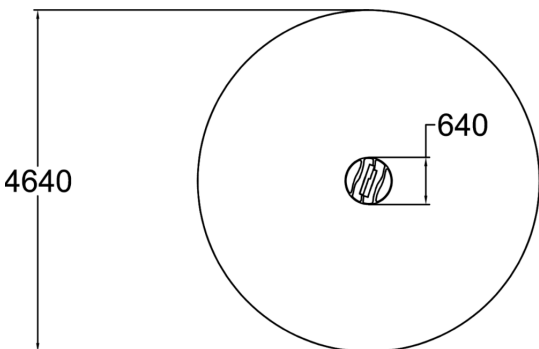

The Fairy's Carousel

Wooden carousel with a round base and a crossed-over wooden centre post. This carousel requires only a little space (Ø 640 mm) and is a favourite with kids year after year. The carousel offers a thrilling ride that will make heads spin. The Fairy's Carousel will develop kids' balance in a fun way. The product is manufactured from locally sourced nordic pine. Available in Natural Tone and Flora Brown.

User age	3+
Number of users	2
Product length, mm	640
Product width, mm	640
Product height, mm	1120
Impact area, m ²	16.9
Falling space, m ²	16.9
Height required, mm	2170
Max. free fall height, mm	1000
Safety info	EN 1176-1, 5 TÜV
Installation time (for 1), H	3
Foundation options	deep_mounting surface_mounting
Wood	 
Metal	