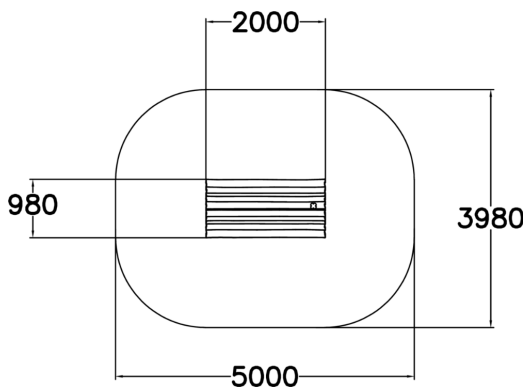

-  Meeting points  
1
-  Play panels  
3
-  Roofs  
1

This exciting Forest House is designed for children and is perfect for all types of games. The hut has enough space for several toddlers at once. The Forest House is fun as a self-standing feature or together with other Troll Village buildings. The hut can be fitted with additional features so that children can use it for their role play and other games. One of the two long sides of the hut is entirely open. The boarded walls have windows for easy supervision children at play. The hut is open on one side and has three boarded walls with windows and a fence on one side. Green window frames give a bright accent of colour. A chimney crowns the playful design. This product does not require impact attenuating surfacing. The product is manufactured from locally sourced nordic pine. Available in Natural Tone and Flora Brown.

User age	1+
Number of users	7
Product length, mm	2000
Product width, mm	980
Product height, mm	2020
Falling space, m <sup>2</sup>	18
Height required, mm	3330
Safety info	EN 1176-1 TÜV
Installation time (for 1), H	2
Foundation options	deep_mounting surface_mounting
Wood	
Metal	