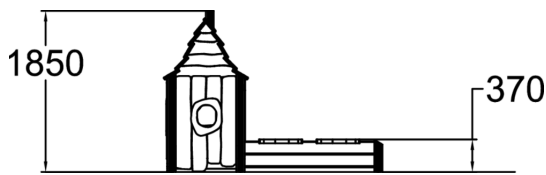

-  Play panels  
3
-  Roofs  
1
-  Sandplay  
1

This inspiring Beach Hut is built at one end of a sandbox so that those playing can move inside and out. The hut is great fun, come rain or shine, as kids can play out in the open or sheltered by the hut. The rear wall is closed with a boarded wall section and a fenced section, so the little ones are easy to supervise from outside the sandbox. The hut is accessed via the sandbox. The steeply pitched roof and curved roof plane are influenced by mediaeval Scandinavian designs, scaled down to suit children. Green window frames give a welcoming, bright accent of colour. A chimney crowns the playful design. The product is manufactured from locally sourced nordic pine. Available in Natural Tone and Flora Brown.

User age	1+
Number of users	10
Product length, mm	2000
Product width, mm	2540
Product height, mm	1850
Falling space, m <sup>2</sup>	23.1
Height required, mm	2170
Max. free fall height, mm	370
Safety info	EN 1176-1 TÜV
Installation time (for 1), H	3
Foundation options	deep_mounting surface_mounting
Wood	
Metal	