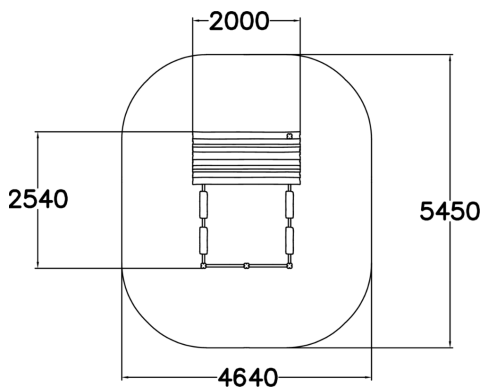

-  Play panels  
3
-  Roofs  
1
-  Sandplay  
1

This inspiring Beach Hut is built at one end of a sandbox so that those playing can move inside and out. The hut is great fun, come rain or shine, as kids can play out in the open or sheltered by the hut. The rear wall is closed with a boarded wall section and a fenced section, so the little ones are easy to supervise from outside the sandbox. The hut is accessed via the sandbox. The steeply pitched roof and curved roof plane are influenced by mediaeval Scandinavian designs, scaled down to suit children. Green window frames give a welcoming, bright accent of colour. A chimney crowns the playful design. The product is manufactured from locally sourced nordic pine. Available in Natural Tone and Flora Brown.

User age	1+
Number of users	10
Product length, mm	2000
Product width, mm	2540
Product height, mm	1850
Falling space, m <sup>2</sup>	23.1
Height required, mm	2170
Max. free fall height, mm	370
Safety info	EN 1176-1 TÜV
Installation time (for 1), H	3
Foundation options	deep_mounting surface_mounting
Wood	
Metal	