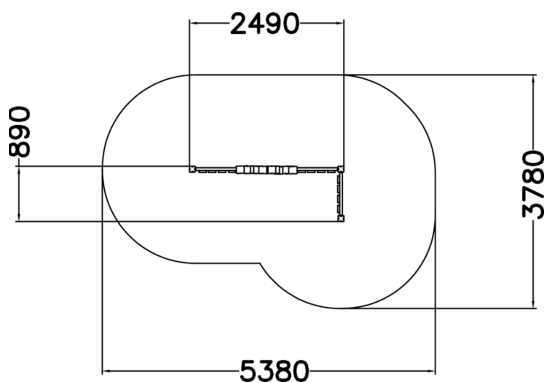

With three fence walls and a turret, the modifiable facade is an impressive feature. The facade can be used as a fence, partition element or as a stage for a puppet theatre. The fence section is easy to extend with additional fence and post packs. Children remain in full view for supervision through the fence pickets. The supporting fence and turret elements can be installed in the direction of your choice. Once installed, the bottom of the window frame is at the height of approx. one metre. Use the basic product and additional elements and features to build your own design according to your needs. This product does not require impact attenuating surfacing. The product is manufactured from locally sourced nordic pine. Available in Natural Tone and Flora Brown.

User age	1+
Number of users	6
Product length, mm	2490
Product width, mm	890
Product height, mm	2130
Falling space, m <sup>2</sup>	16.2
Height required, mm	3630
Safety info	EN 1176-1 TÜV
Installation time (for 1), H	1
Foundation options	deep_mounting surface_mounting
Wood	
Metal	