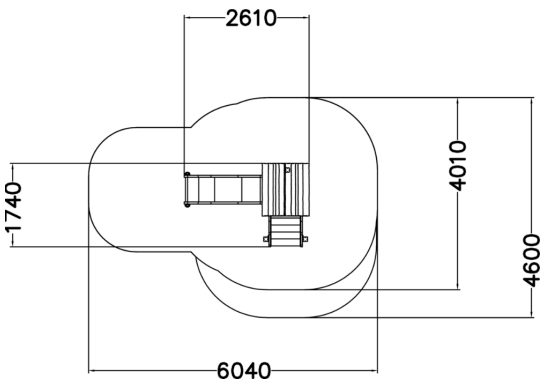

The low bottom step and gentle angle of the stairs invite even a one-year-old toddler to climb the stairs. The window opening at the top of the hut is framed with a pretty leaf design, and the slide back down guarantees perfect fun. One of the two walls is a fence wall, and the full-height boarded wall has a window so that kids can be easily supervised at all times. The full-height wall also serves as a fun and easily supervised element for play on ground level. The steeply pitched roof and curved roof plane are influenced by mediaeval Scandinavian designs, scaled down to suit children. The small wooden slide with a steel sliding surface compliments the structure beautifully. The window frame adds a welcoming and bright accent to the design. The product is manufactured from locally sourced nordic pine. Available in Natural Tone and Flora Brown.

User age	1+
Number of users	6
Product length, mm	2610
Product width, mm	1740
Product height, mm	2670
Impact area, m ²	19
Falling space, m ²	21.1
Height required, mm	3990
Max. free fall height, mm	1000
Safety info	EN 1176-1, 3 TÜV
Installation time (for 1), H	3
Foundation options	deep_mounting surface_mounting
Wood	
Metal	