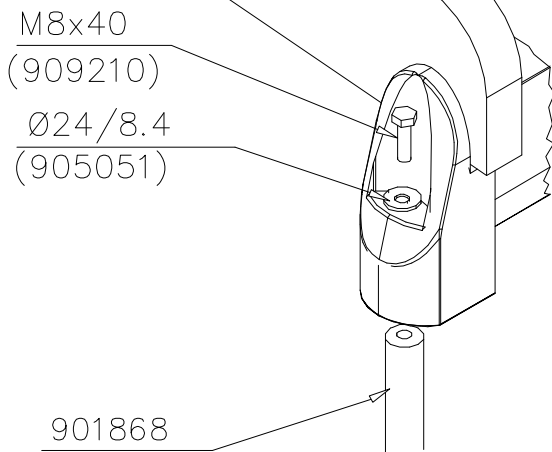

DET 7

Insert sheet metal IN to the plastic cover.

DET 8

DET 9

① 903176	PCS	② 909850	PCS
	4		4
		M8x25	
③ 909256	PCS	④ 909633	PCS
	8		4
Ø16/8.4x1.6		M8	
⑤ 980123	PCS		PCS
	4		
Ø7x60			

*Note:

No gaps between:
8–25mm
89–230mm