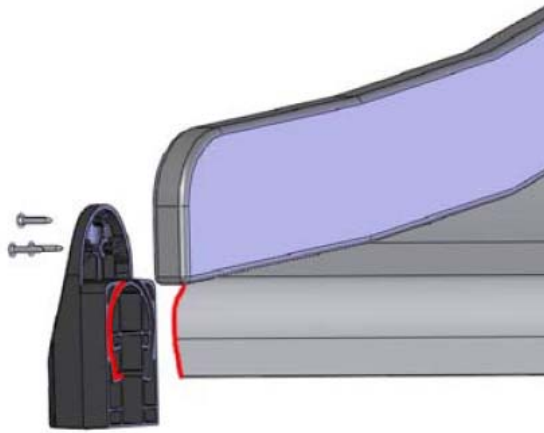

DET 7

Insert sheet metal IN to the plastic cover.

DET 8

DET 9

① 903176	PCS	② 909850	PCS
	4		4
		M8x25	
③ 909256	PCS	④ 909633	PCS
	8		4
Ø16/8.4x1.6		M8	
⑤ 980123	PCS		PCS
	4		
Ø7x60			

*Note:

No gaps between:
8–25mm
89–230mm