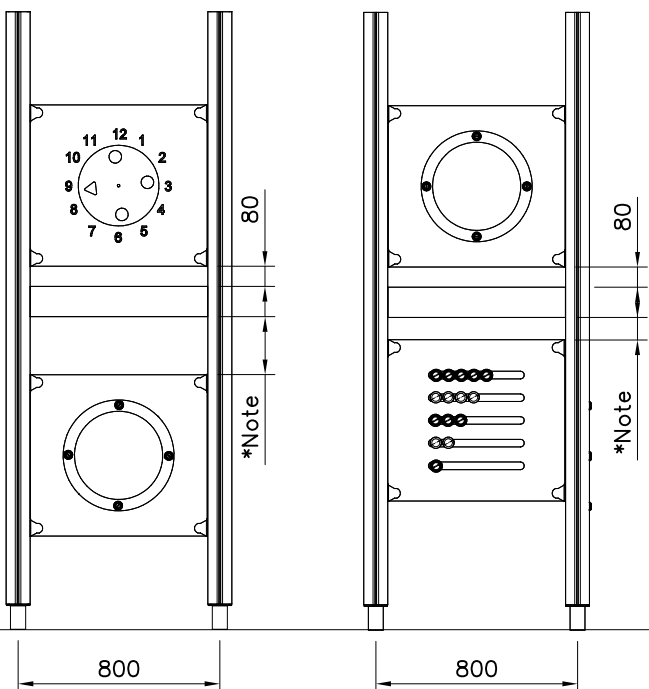

① 903176	PCS	② 909850	PCS
	4		4
		M8x25	
③ 909256	PCS	④ 909633	PCS
	8		4
Ø16/8.4x1.6		M8	
⑤ 980123	PCS		PCS
	4		
Ø7x60			

*Note:

No gaps between:
8–25mm
89–230mm

COLOR OPTIONS

-701	BLUE
-702	YELLOW
-703	LIME
-704	DARK GRAY
-705	LIGHT GRAY
-706	RED
-707	GREEN
-708	FUXIA