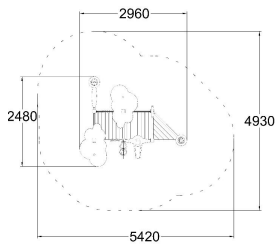

TODDLER SAND COTTAGE

-  Climbing
1
-  Crawling
1
-  Meeting points
1
-  Play panels
2
-  Sandplay
1
-  Towers
1

User age	1+
Impact area, m ²	2
Max. free fall height, mm	570
Safety info	EN 1176-1 TÜV