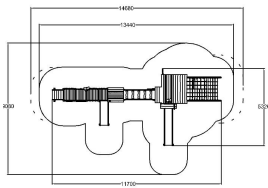

FLORA FLOWER TOWERPLAY

-  Bridges
1
-  Climbing
6
-  Play panels
8
-  Roofs
3
-  Slides
2

User age	1+
Number of users	35
Product length, mm	5320
Product width, mm	11700
Product height, mm	5280
Impact area, m ²	72.9
Falling space, m ²	77.9
Max. free fall height, mm	2880
Safety info	EN 1176-1, 3 TÜV
Ropes	