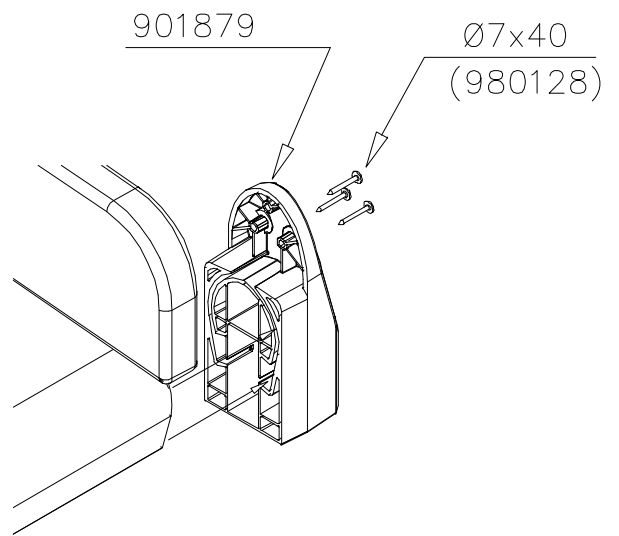

Insert sheet metal IN to the plastic cover.