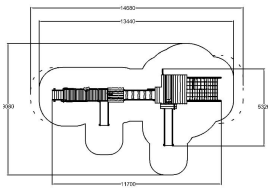

-  Bridges  
1
-  Climbing  
6
-  Play panels  
8
-  Slides  
2
-  Towers  
2

User age	1+
Number of users	30
Product length, mm	5320
Product width, mm	11700
Product height, mm	5280
Impact area, m <sup>2</sup>	72.9
Falling space, m <sup>2</sup>	77.9
Max. free fall height, mm	2880
Safety info	EN 1176-1, 3 TÜV
Ropes	