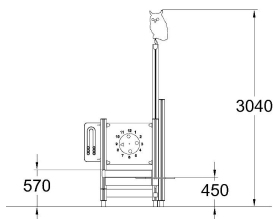

This smaller unit provides a comfortable seating option for young learners on two levels. It features a built-in blackboard for creative expression and interactive discussions, fostering a collaborative environment for small groups. The Clock Play and small abacus panels helps with communication and allows play.

| | |
|-------------------------------|-----------------------------------|
| Product length, mm | 1400 |
| Product width, mm | 1240 |
| Product height, mm | 3040 |
| Falling space, m ² | 14.2 |
| Max. free fall height, mm | 570 |
| Safety info | EN 1176-1 TÜV |
| Foundation options | deep_mounting surface_mounting |
| Wood | |
| Colour of walls and HPL | |