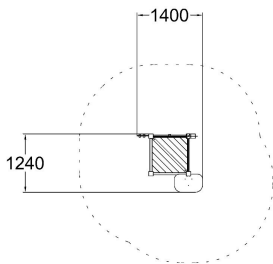

This smaller unit provides a comfortable seating option for young learners on two levels. It features a built-in blackboard for creative expression and interactive discussions, fostering a collaborative environment for small groups. The Clock Play and small abacus panels helps with communication and allows play.

| | |
|-------------------------------|-----------------------------------|
| Product length, mm | 1400 |
| Product width, mm | 1240 |
| Product height, mm | 3040 |
| Falling space, m ² | 14.2 |
| Max. free fall height, mm | 570 |
| Safety info | EN 1176-1 TÜV |
| Foundation options | deep_mounting surface_mounting |
| Wood | |
| Colour of walls and HPL | |