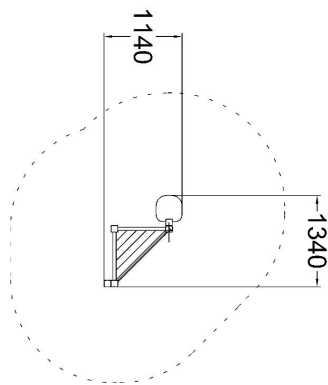

Q19003
Teacher

A charming and compact wooden unit designed for individual or small group learning. The small platform allows note-taking or doodling, encouraging interactive learning in an intimate setting. The black board panel helps with communication and encourages creativity. With the larger black board it is the most suitable for the teacher of the class.

Product length, mm	1340
Product width, mm	1140
Product height, mm	3240
Falling space, m ²	13.1
Max. free fall height, mm	570
Safety info	EN 1176-1 TÜV
Foundation options	deep_mounting surface_mounting
Wood	
Colour of walls and HPL	