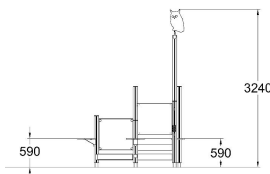

This medium size unit provides a comfortable seating option for young learners on two levels. The small platforms allows note-taking or doodling, encouraging interactive learning in an intimate setting. It features a built-in blackboards for creative expression and interactive discussions, fostering a collaborative environment for small groups. The small abacus panel helps with communication and allows play.

Product length, mm	2200
Product width, mm	2290
Product height, mm	3240
Falling space, m ²	20.3
Max. free fall height, mm	590
Safety info	EN 1176-1 TÜV
Foundation options	deep_mounting surface_mounting
Wood	
Colour of walls and HPL	