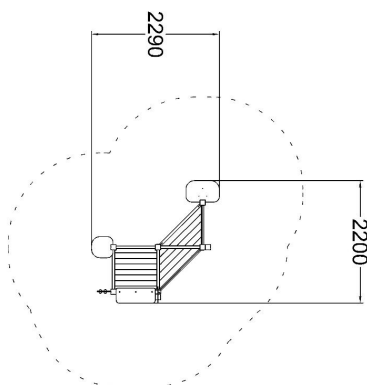

This medium size unit provides a comfortable seating option for young learners on two levels. The small platforms allows note-taking or doodling, encouraging interactive learning in an intimate setting. It features a built-in blackboards for creative expression and interactive discussions, fostering a collaborative environment for small groups. The small abacus panel helps with communication and allows play.

Product length, mm	2200
Product width, mm	2290
Product height, mm	3240
Falling space, m ²	20.3
Max. free fall height, mm	590
Safety info	EN 1176-1 TÜV
Foundation options	deep_mounting surface_mounting
Wood	
Colour of walls and HPL	