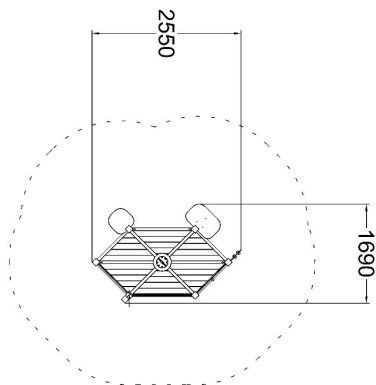

This medium size unit provides a comfortable seating option for young learners on two levels. The small platforms allows note-taking or doodling, encouraging interactive learning in an intimate setting. It features a built-in blackboard for creative expression and interactive discussions, fostering a collaborative environment for small groups. The Clock Play and small abacus panels helps with communication and allows play.

Product length, mm	2550
Product width, mm	1690
Product height, mm	3240
Falling space, m ²	19.4
Max. free fall height, mm	590
Safety info	EN 1176-1 TÜV
Foundation options	deep_mounting surface_mounting
Wood	
Colour of walls and HPL	