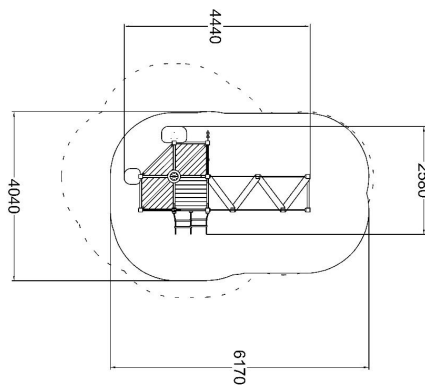

-  Balancing
1
-  Bridges
1
-  Climbing
2
-  Meeting points
6
-  Play panels
4

A larger unit with an array of play elements and integrated play panels. This unit transforms learning into a multisensory experience, encouraging exploration, creativity, and collaboration. The blackboard remains a central feature, fostering educational engagement in a playful environment.

Product length, mm	4440
Product width, mm	2580
Product height, mm	3050
Impact area, m ²	22
Falling space, m ²	30.5
Max. free fall height, mm	980
Safety info	EN 1176-1 TÜV
Foundation options	deep_mounting surface_mounting
Wood	
Colour of walls and HPL	 
Ropes	