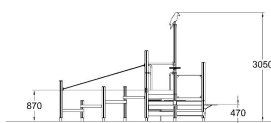

-  Balancing
1
-  Bridges
1
-  Climbing
2
-  Meeting points
6
-  Play panels
4

A larger unit with an array of play elements and integrated play panels. This unit transforms learning into a multisensory experience, encouraging exploration, creativity, and collaboration. The blackboard remains a central feature, fostering educational engagement in a playful environment.

Product length, mm	4440
Product width, mm	2580
Product height, mm	3050
Impact area, m ²	22
Falling space, m ²	30.5
Max. free fall height, mm	980
Safety info	EN 1176-1 TÜV
Foundation options	deep_mounting surface_mounting
Wood	
Colour of walls and HPL	 
Ropes	